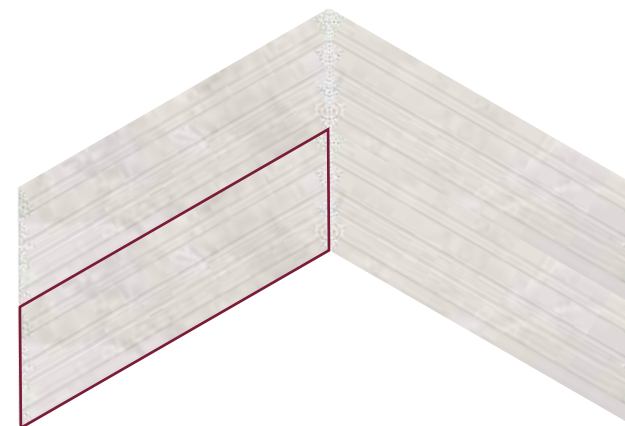

DOLOMITI

HIGHLY RESISTANT PORCELAIN COLORED FULL BODY STONEWARE - App. G - Standards Bla GL

DECORI - DECORS

00MH300 Mosaico preinciso Chevron Bianco 86,5x42 (A+B) . 34"x16" **RETT**