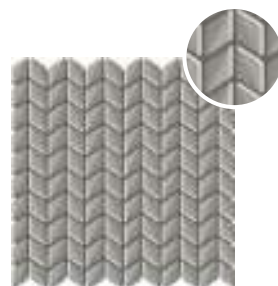

Mosaico Smart Dark Grey
29,5x30,5 S-75