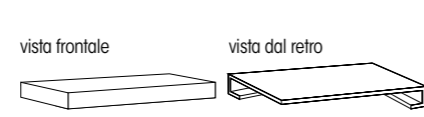

white - vein cut

grey - vein cut

almond - vein cut

gradino costa retta  
34x122,2x4 cm 13"x48"x1 3/4" **R** **P32**

white - vein cut

grey - vein cut

almond - vein cut

angolare costa retta dx/sx  
34x122,2x4 cm 13"x48"x1 3/4" **R** **P41**