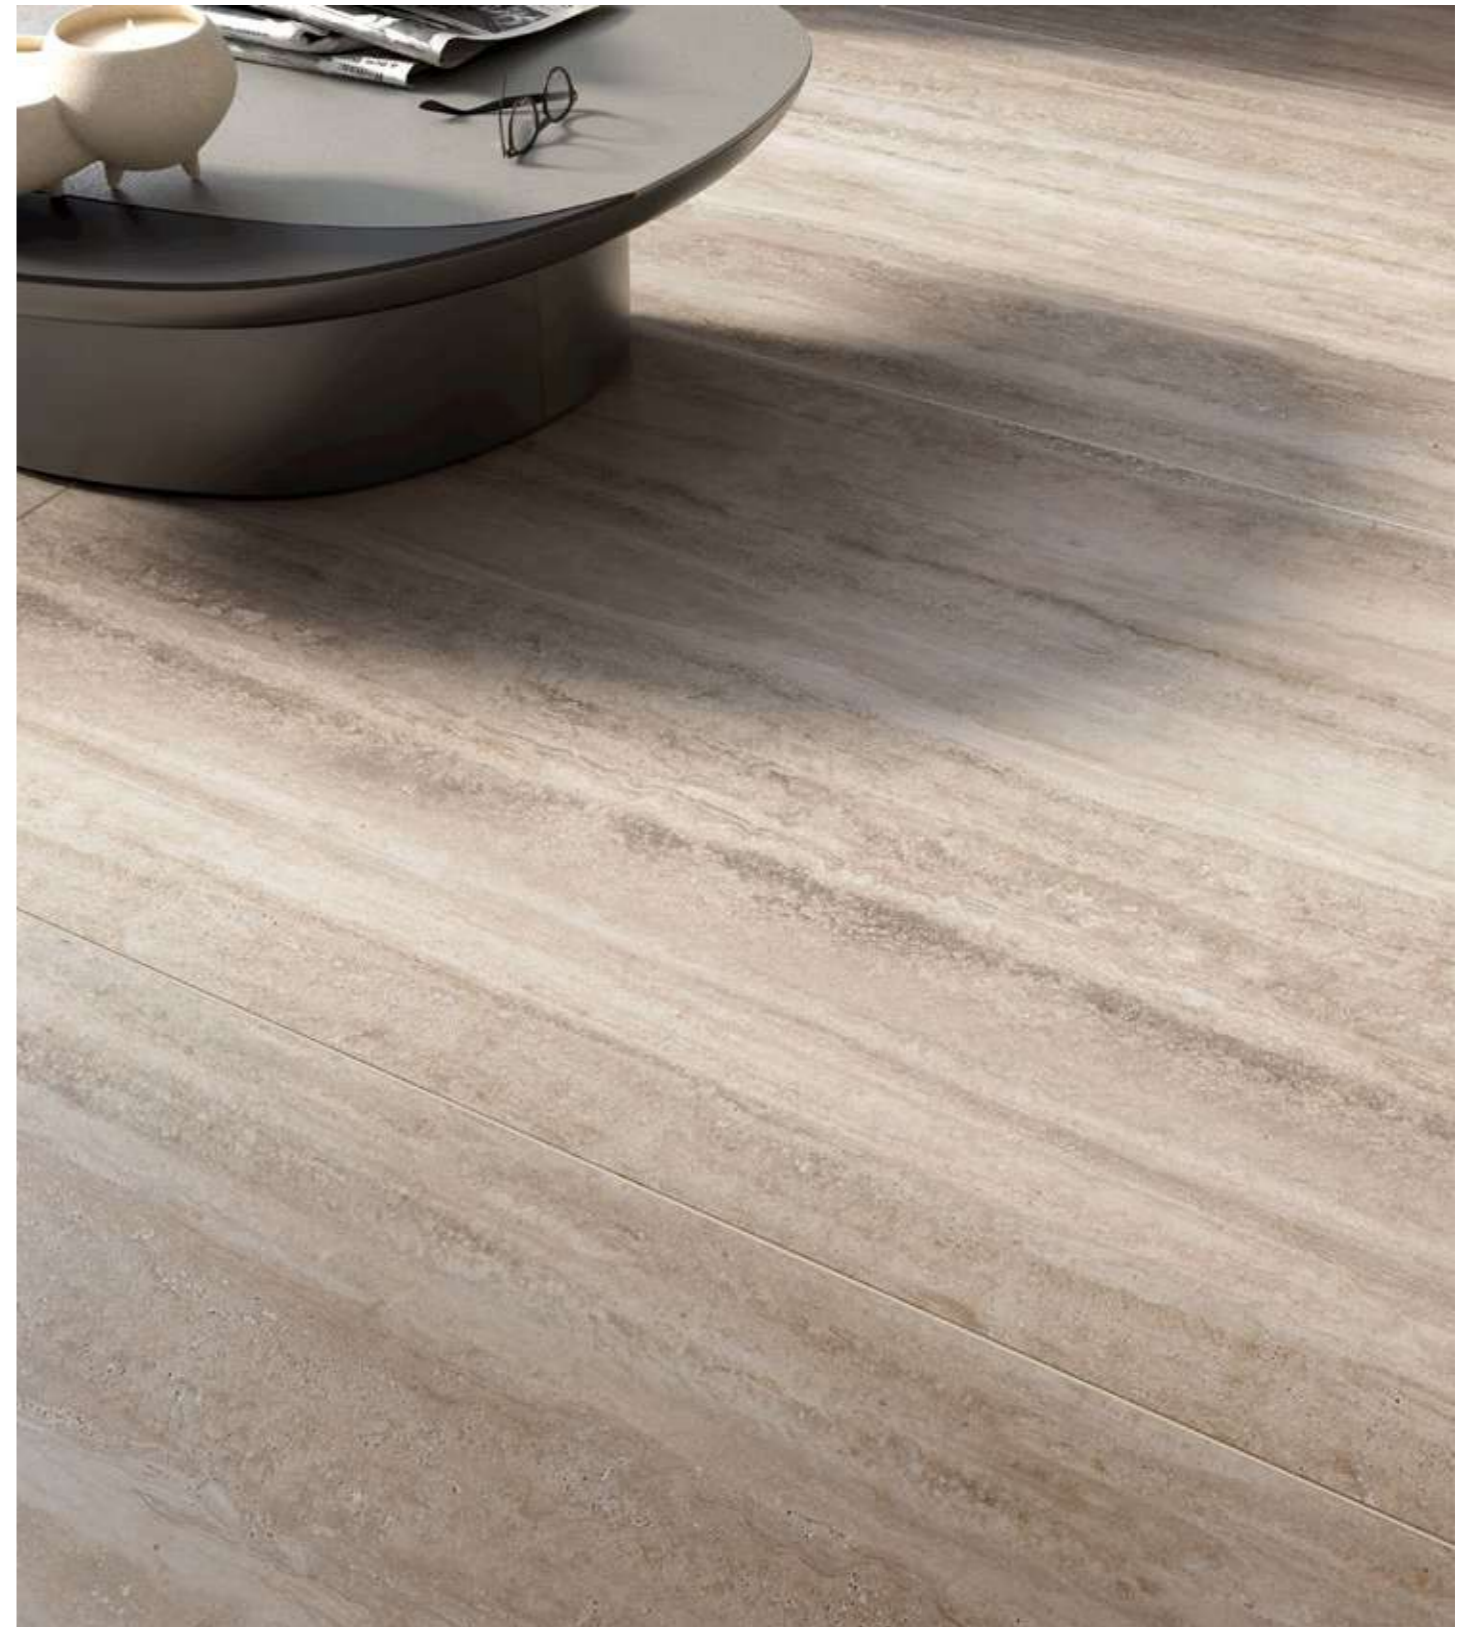

Almond vein cut
80x160 cm / 32"x63" R