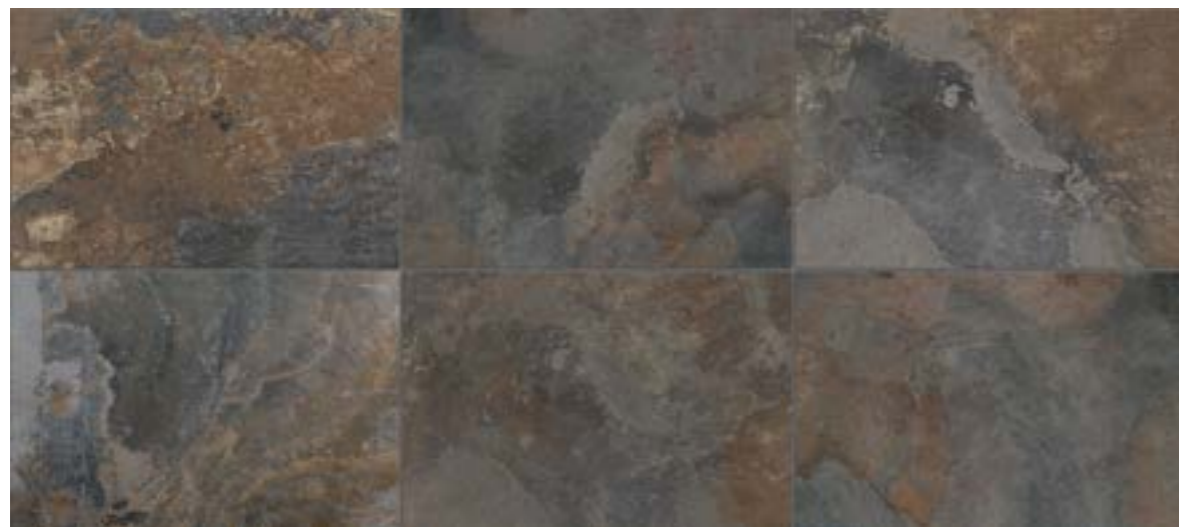

Slate

Gres porcellanato | Porcelain stoneware | Grès cérame | Feinsteinzeug

Formati | Sizes | Format | Format

60x90 Rett. 24"x36" Rect.

MULTICOLOR