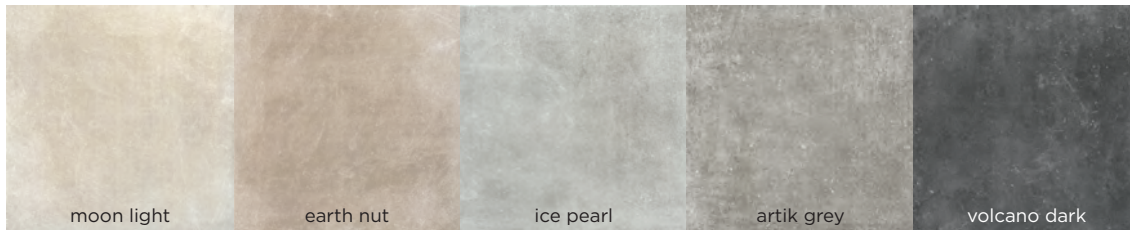

Ice Pearl

Ever

61,5x61,5 . 24"x24" / 30,8x61,5 . 12"x24"

Perfect balance between soul and design.

Linea effetto pietra dallo stile minimalista, espressione d'armonia tra anima e design.

*The solid style, shows a perfect balance
between soul and design.*

*Style minimaliste, expression d'harmonie
entre l'âme et le design.*

FLOOR
ice pearl 30,8x61,5 12"x24"

WALL
muretto moon light 30,8x61,5 12"x24"

moon light

earth nut

ice pearl

artik grey

volcano dark