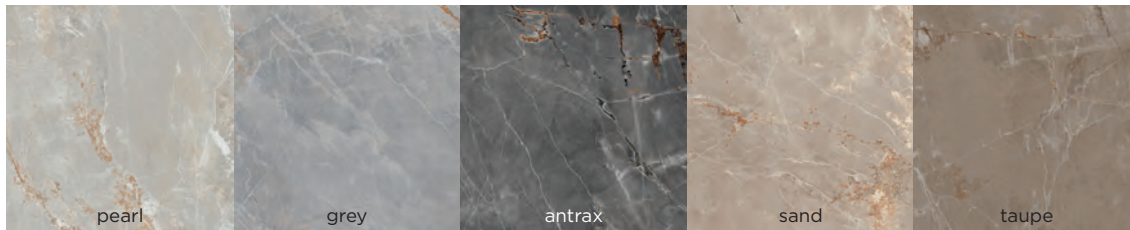

Genesis

60x120 . 24"x48" / 60x60 . 24"x24" / 30x60 . 12"x24"

This collection allows the classic style to collide with the industrial / metropolitan style.

Grazie alla sua doppia anima, questa collezione offre l'opportunità di rilanciare il classico in chiave contemporanea. Si tratta di una proposta unica sul mercato, coraggiosa e di design, che a livello concettuale appare artificiosa e avanguardistica ma che a livello di resa grafica sfoggia una naturalezza classica.

Thanks to its double soul, this collection offers the opportunity to relaunch the classic style in a contemporary manner. It is a unique, courageous and strong proposal for the market, which on a conceptual level appears artificial and avant-garde, but, in terms of graphic performance, has a classic naturalness.

Grâce à sa double âme, cette collection offre la possibilité de relancer le classique en clés Contemporain. Il s'agit d'une proposition unique sur le marché, courageux et de design, qui sur le plan conceptuel les graphismes soulignent un effet naturel et classique.