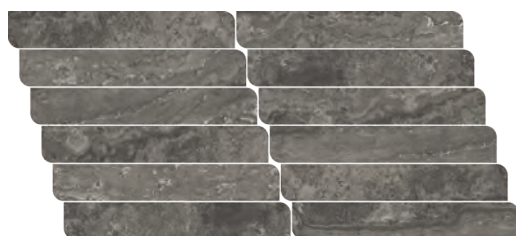

30x60 12"x24"
muretto lapis black cross*