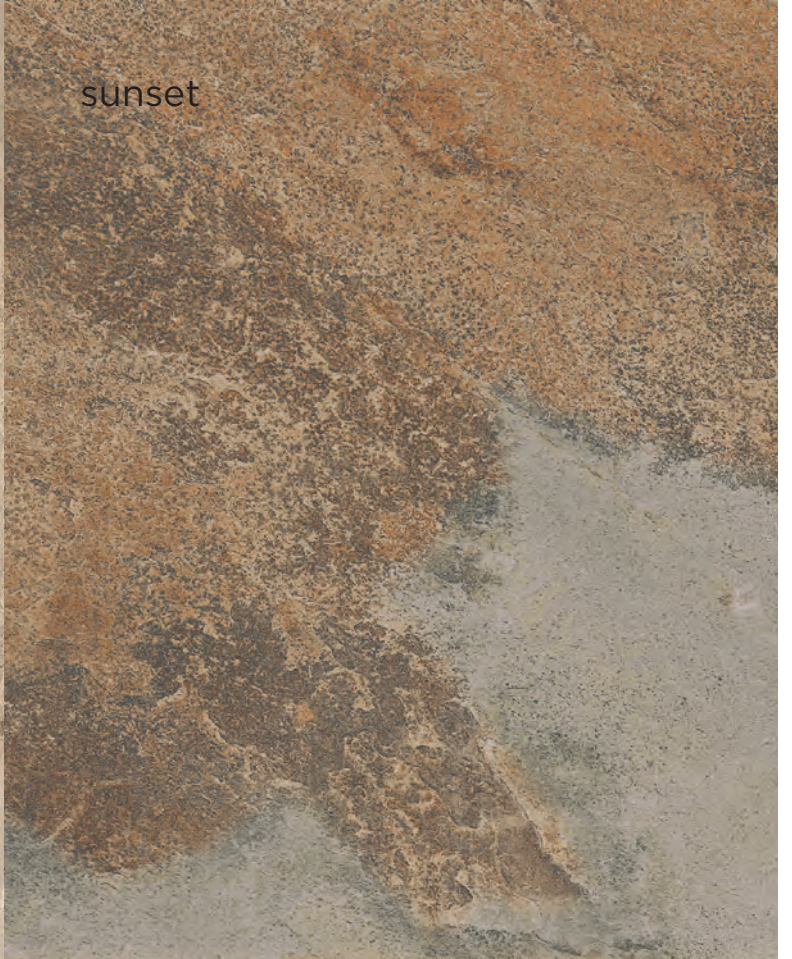

FLOOR  
sage 60x60 24"x24" rett.

milk

sage

nut

sunset