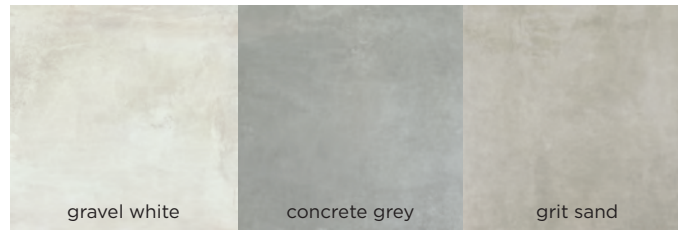

Concrete Grey

X Beton

90x90 . 36"x36" / 60x120 . 24"x48" / 61x61 . 24"x24" / 30,5x61 . 12"x24"

Inspired by Portland cement, the X Beton collection reproduces its very fine grain.

Ispirata al cemento Portland, la collezione xBeton ne riproduce la grana finissima e le caratteristiche ombreggiature lasciate dall'evaporazione dell'acqua.

Inspired by Portland cement, the xBeton collection reproduces its very fine grain and the characteristic shading left by the evaporation of water.

Inspirée au ciment de Portland, la collection X-Beton reproduit son grain très fin et l'ombrage caractéristique laissé par l'évaporation de l'eau.