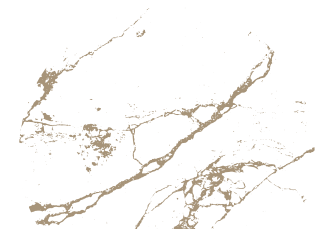

Mosaic Marble White Shine  
17,4 x 17,4

Marble White Polished  
59,9 x 59,9 RET.

Marble Shape White Shine  
35 x 100 RET.

Marble White Shine  
35 x 100 RET.

Mosaic Marble White Shine  
17,4 x 17,4

Marble Cream Shine  
35 x 70 RET.