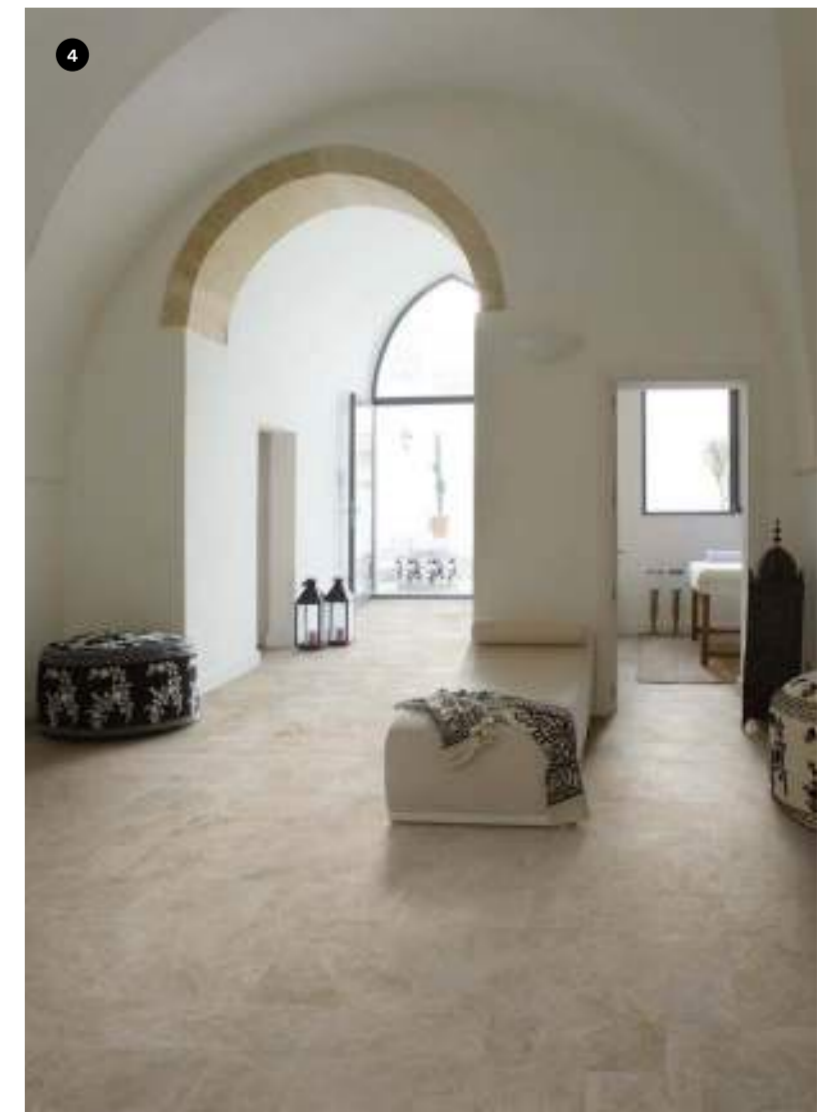

Коллекция Alba состоит на 40% из повторно переработанного материала, и представляет собой надежное и экологичное дизайнерское решение, изготовленное с применением антимикробной технологии Puro Marazzi Antibacterial, гарантирующей наивысшую безопасность с точки зрения гигиены и долгосрочной защиты поверхностей. Красоту коллекции подчеркивают три тона под мраморный камень для настила полов и облицовки стен, которые свободно сочетаются с досками под дерево, предложенными в единственном золотистом оттенке, и с изысканным набором декоративных элементов. Нескользкая, мягкая на ощупь и легко очищаемая поверхность StepWise™ превращает коллекцию Alba в идеальный материал для создания сдержанной и комфортной элегантности в интерьерах и в наружных пространствах.

Cover M98V Alba Blanco Strutt. Rett. 60x120
M98H Alba Blanco Rett. 60x120
M998 Alba Roble Rett. 20x120

1 M98H Alba Blanco Rett. 60x120
M998 Alba Roble Rett. 20x120
M98V Alba Blanco Strutt. Rett. 60x120

2 M98Y Alba Greige Strutt. Rett. 60x120
M99A Alba Roble Strutt. Rett. 20x120

3 M95R Alba Blanco Rett. 30x90
M98M Alba Blanco Rett. 60x60

4 M98N Alba Arena Rett. 60x60
M98S Alba Arena Rett. 30x60