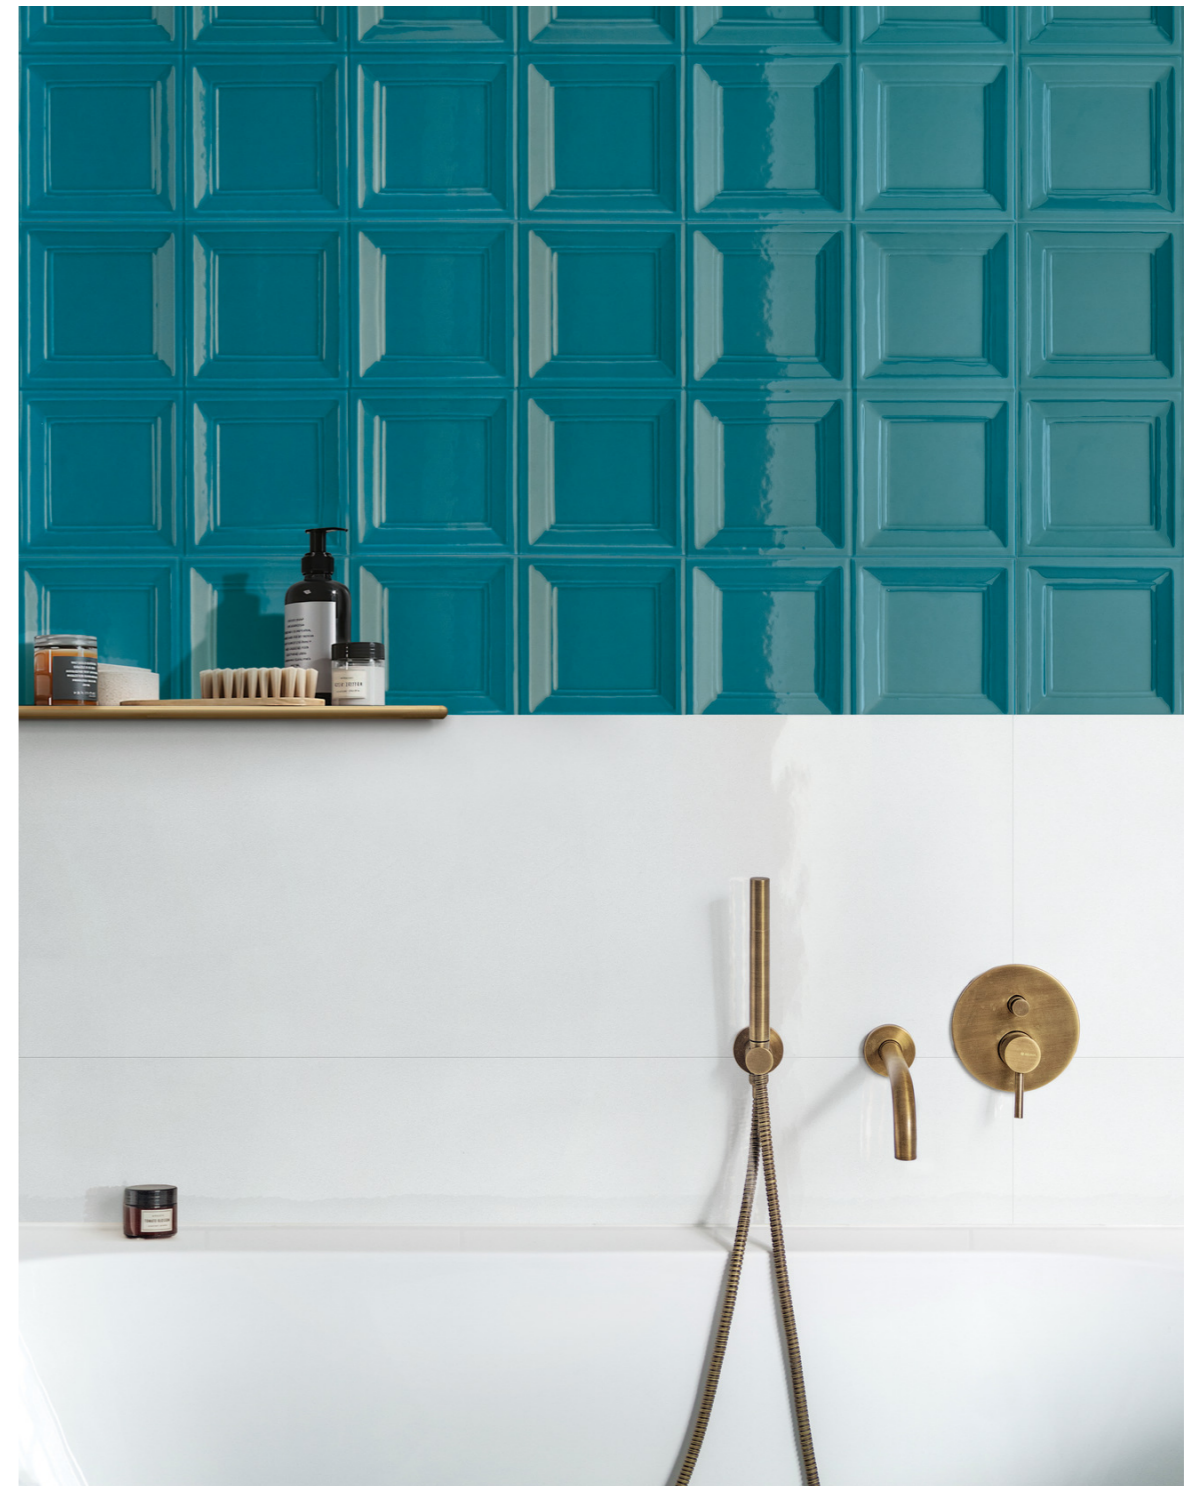

Bliss

MARAZZI

BLISS

Bliss

The new Bliss white-body wall covering provides an updated interpretation of the decorative aesthetic of the antique majolica tiles used for building the stoves typical of the Ladin tradition in the Italian Alps. It offers two neutral shades – warm Cream and cold Ice – and three vibrant colours – Ocean, Forest and Brick – in the 30x90 size, on a slightly uneven, very glossy surface. The range is completed by the 3D Fingers structure, a very deep relief pattern with hollows in the glaze that create shadow zones, and the 3D Square structure, comprising square shapes set one inside the other in three different levels of depth. The natural fall of the glaze emphasises the chiaroscuro effects generated by the different planes with a retro look. The Leafy decor has a nature-inspired motif and a relief structure given depth by the interplay of the light and dark shades that define the ribs and outlines of the soft leaves. It is available in both a warm version, for matching with the Cream plain tile, and a cold variant, for the Ice and Ocean colours.

Bliss creates a new way of bringing character to the walls and other vertical surfaces of bathrooms, kitchens and restaurants, through the power of colour.

MP7X Bliss Bliss Decoro Leafy Freddo Rt 30x90cm
MP65 Bliss Bliss Ocean Rt 30x90cm
MP64 Bliss Bliss Ice Rt 30x90cm
MPDG Bliss Alma Rovere Rt 20x120cm

MPH0 Bliss Grnde Marble Look Calacatta Supreme Satin 6Mm Rt 160x320cm
MP6G Bliss Room Beige Rt 100x100cm
MP5P Bliss Bliss 3D Fingers Cream Rt 30x90cm

MPH0 Bliss Grnde Marble Look Calacatta Supreme Satin 6Mm Rt 160x320cm
MP62 Bliss Bliss Cream Rt 30x90cm
MP5X Bliss Bliss 3D Square Cream Rt 30x90cm