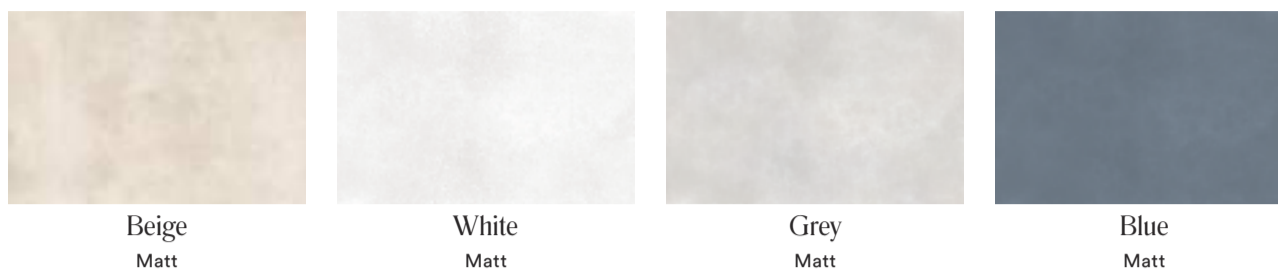

3

Cover **MOS2** Mist Grey Struttura Tide 3D 25x38  
**MOVA** Appeal Anthracite Rett. 60x120

- 1 **MORT** Mist White 25x38  
**MOS5** Mist Decoro Arty Grey 25x38  
**MOJ4** Visual Brown 12,5x50
- 2 **MORU** Mist Grey 25x38  
**MOS7** Mist Decoro Geometry Grey 25x38  
**MOMN** Treverksoul Grey Chevron 11x54
- 3 **MOS3** Mist Blue Struttura Tide 3D 25x38
- 4 **MOS4** Mist Decoro Arty Beige 25x38
- 5 **MORS** Mist Beige 25x38  
**MOSO** Mist Beige Struttura Tide 3D 25x38  
**MORW** Mist Mosaico Beige 25x38  
**MO06** Treverkfusion Brown 10x70

4

5

Colori · Colours

Beige  
Matt

White  
Matt

Grey  
Matt

Blue  
Matt

Strutture · Structures

Beige Tide 3D

White Tide 3D

Grey Tide 3D

Blue Tide 3D

Decori e Mosaici · Decors and Mosaics

**MOSA4** Decoro Arty Beige  
(abbinabile a Beige, Blue)

**MOSA5** Decoro Arty Grey  
(abbinabile a White, Grey, Blue)