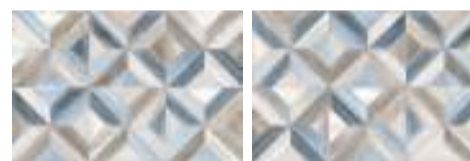

Beige Tide 3D

White Tide 3D

Grey Tide 3D

Blue Tide 3D

Decori e Mosaici · Decors and Mosaics

**MOSA4** Decoro Arty Beige  
(abbinabile a Beige, Blue)

**MOSA5** Decoro Arty Grey  
(abbinabile a White, Grey, Blue)

**MOSA6** Decoro Geometry Beige

**MOSA7** Decoro Geometry Grey  
(abbinabile a White, Grey, Blue)

**MORW** Mosaico Beige 25x38 (4)

**MORX** Mosaico Grey 25x38 (4)  
(abbinabile a Grey, White)

**MORY** Mosaico Blue 25x38 (4)