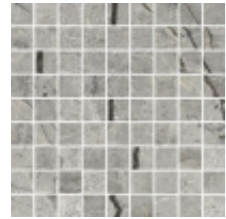

Mosaic Grey

Code	Description	Size	Thikness	Surfaces	Use	Pieces per box	Mq	Kg	Boxes for pallets	Mq	Kg
MPNJ	Mystone Silver Root Grey Mosaico Rt	30x30cm	MM 09	Naturale/Matt	Floor & Wall	4	0,36	8,40	60	21,60	504,00