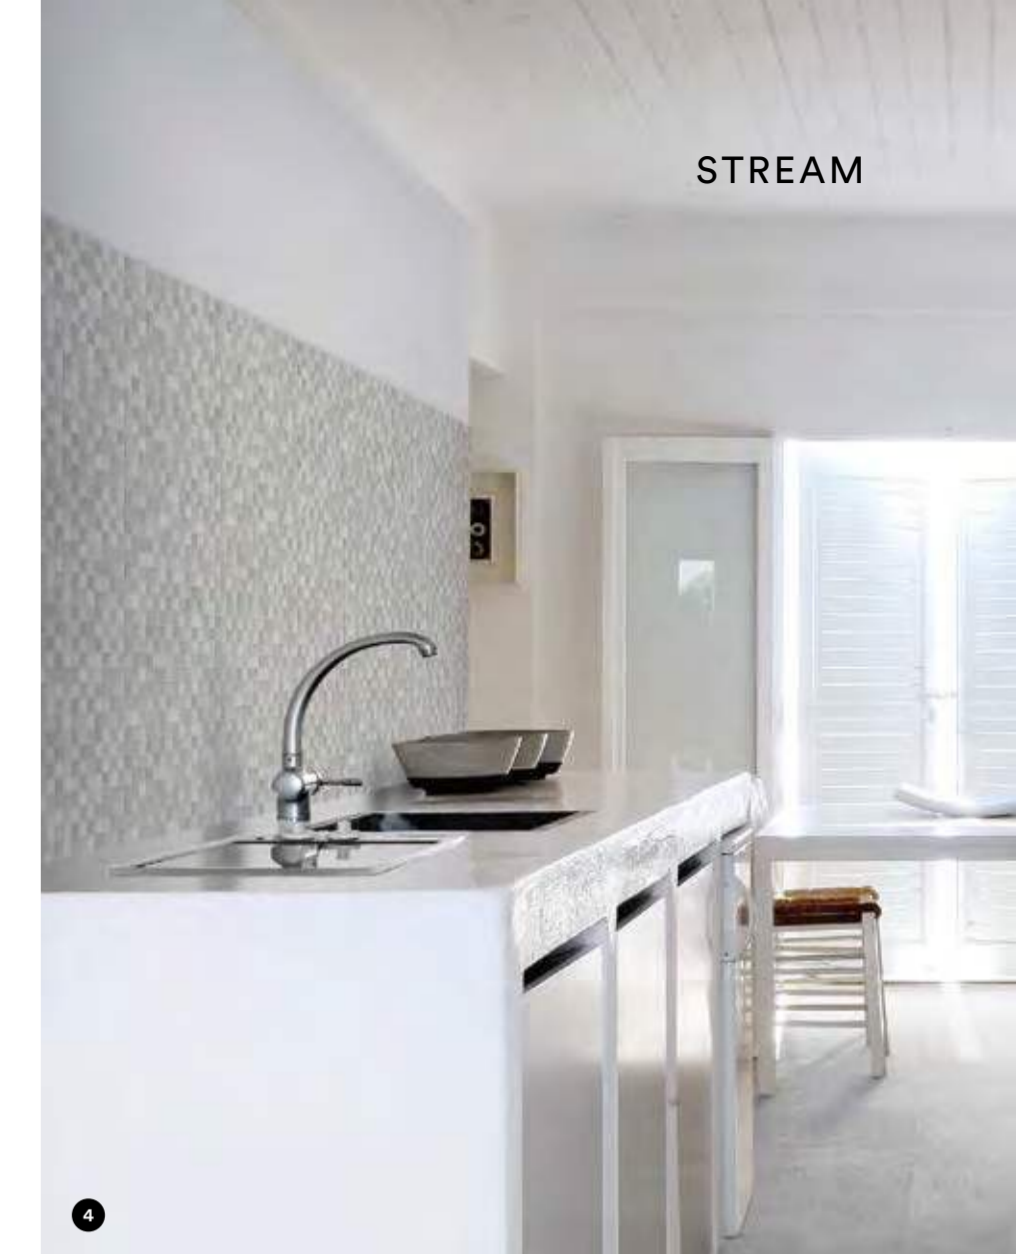

Efecto piedra muy delicado para la nueva colección Stream en cinco colores, formato 20x50 cm. Avivada por los agradables efectos tridimensionales de la estructura Wind, se enriquece con mosaicos y decoraciones con dibujos geométricos y preciosos toques decorativos inspirados en las antiguas losetas de grava de mármol. El diseño refinado y contemporáneo es transversal tanto a la cocina y el baño como a los espacios residenciales y comerciales, gracias al pavimento coordinado Stream de gres porcelánico.

Очень нежный эффект под камень для новой коллекции Stream в 5 цветах в формате 20x50 см. Оживляясь приятным объемным эффектом рельефной плитки Wind, эта коллекция может быть дополнена мозаикой и декором с геометрическими мотивами и ценными декоративными элементами, вдохновленными старинной плиткой из гранитной крошки. Изысканный и современный дизайн охватывает интерьеры ванн и кухонь, жилых и коммерческих помещений, чему также способствует сочетающийся керамогранитный пол Stream.

Cover **MOT7** Stream Ivory 20x50
MOXW Stream Decoro Match Ivory 20x50

1. 1 **MOT5** Stream White 20x50
   MOU7 Stream Anthracite Rett. 60x60
2. 2 **MOT9** Stream White Struttura Wind 3D 20x50
3. 3 **MOT6** Stream Grey 20x50
   M15N Stream Decoro Reverse White 20x50
4. 4 **MOTF** Stream Mosaico Grey 20x50
   MOU3 Stream Grey Rett. 60x120
5. 5 **MOT7** Stream Ivory 20x50
   MOTC Stream Ivory Struttura Wind 3D 20x50
   MOTE Stream Mosaico Beige 20x50
   MOU6 Stream Beige Rett. 60x120