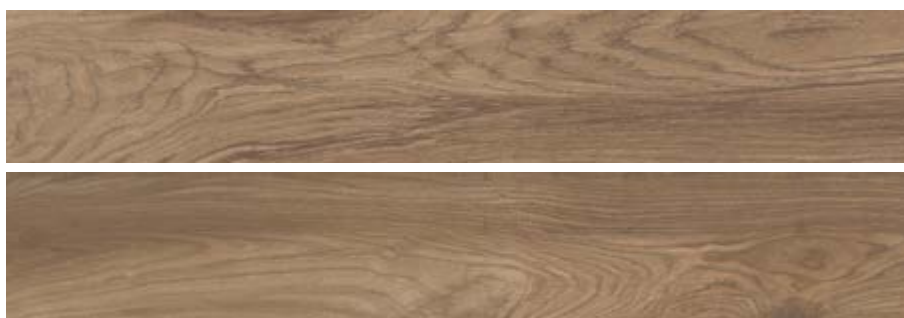

Natura Brown – 20x120 rett. | *Imperial Beige* – 60x120 rett.

WOOD EFFECT

Natura

Natura

WOOD EFFECT

Bianco 20x120
sp. 8,5 mm, R9
2012RNT90G

Grigio 20x120
sp. 8,5 mm, R9
2012RNT10G

Rovere 20x120
sp. 8,5 mm, R9
2012RNT46G

Brown 20x120
sp. 8,5 mm, R9
2012RNT74G

 20x120 cm
8" x 48"

 8,5 mm

2cm Outdoor Collection / WOOD EFFECT

Natura

Natura | WOOD EFFECT / 2cm Outdoor Collection

Bianco 30x120
sp. 20 mm, R11
30122RNT90G

Grigio 30x120
sp. 20 mm, R11
30122RNT10G