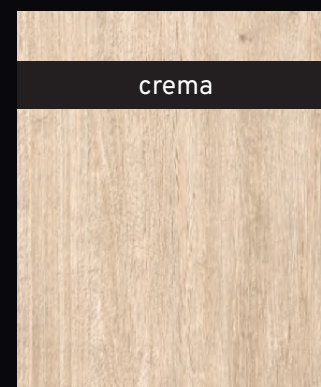

VIEW COLLECTION
ONLINE

MAYARI

FORMATS

PORCELAIN TILES

24,8X150
10"X59"

20X120
8"X47"

60X120
24"X47"

CHROMATIC RANGE

FINISHES

NATURAL
CLASE 1 | R9 | A

ANTISLIP
CLASE 3 | R11 | A+B+C

RECTIFIED
EDGES

WALL TILES. MAYARI ROBLE 20X120
FLOOR TILES. MAYARI ROBLE 20X120

MAYARI ROBLE 20X120

Mayari, a Cuban city surrounded by charming valleys, high mountains and big wetlands, is a land of contrasts. The Mayari collection by Metropol is inspired by the city's lush natural surroundings, with a wood design conceived to bring warmth and distinction to a wide variety of different settings.