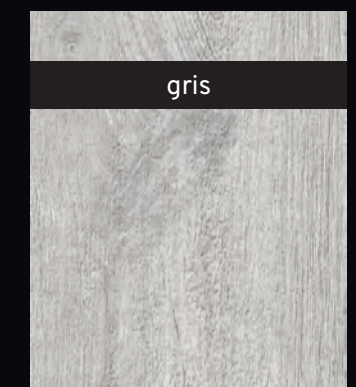

VIEW COLLECTION
ONLINE

MAYARI

FORMATS

PORCELAIN TILES

24,8X150
10"X59"

20X120
8"X47"

60X120
24"X47"

CHROMATIC RANGE

FINISHES

NATURAL
CLASE 1 | R9 | A

ANTISLIP
CLASE 3 | R11 | A+B+C

RECTIFIED
EDGES

WALL TILES. MAYARI ROBLE 20X120
FLOOR TILES. MAYARI ROBLE 20X120

MAYARI ROBLE 20X120

Mayari, a Cuban city surrounded by charming valleys, high mountains and big wetlands, is a land of contrasts. The Mayari collection by Metropol is inspired by the city's lush natural surroundings, with a wood design conceived to bring warmth and distinction to a wide variety of different settings.