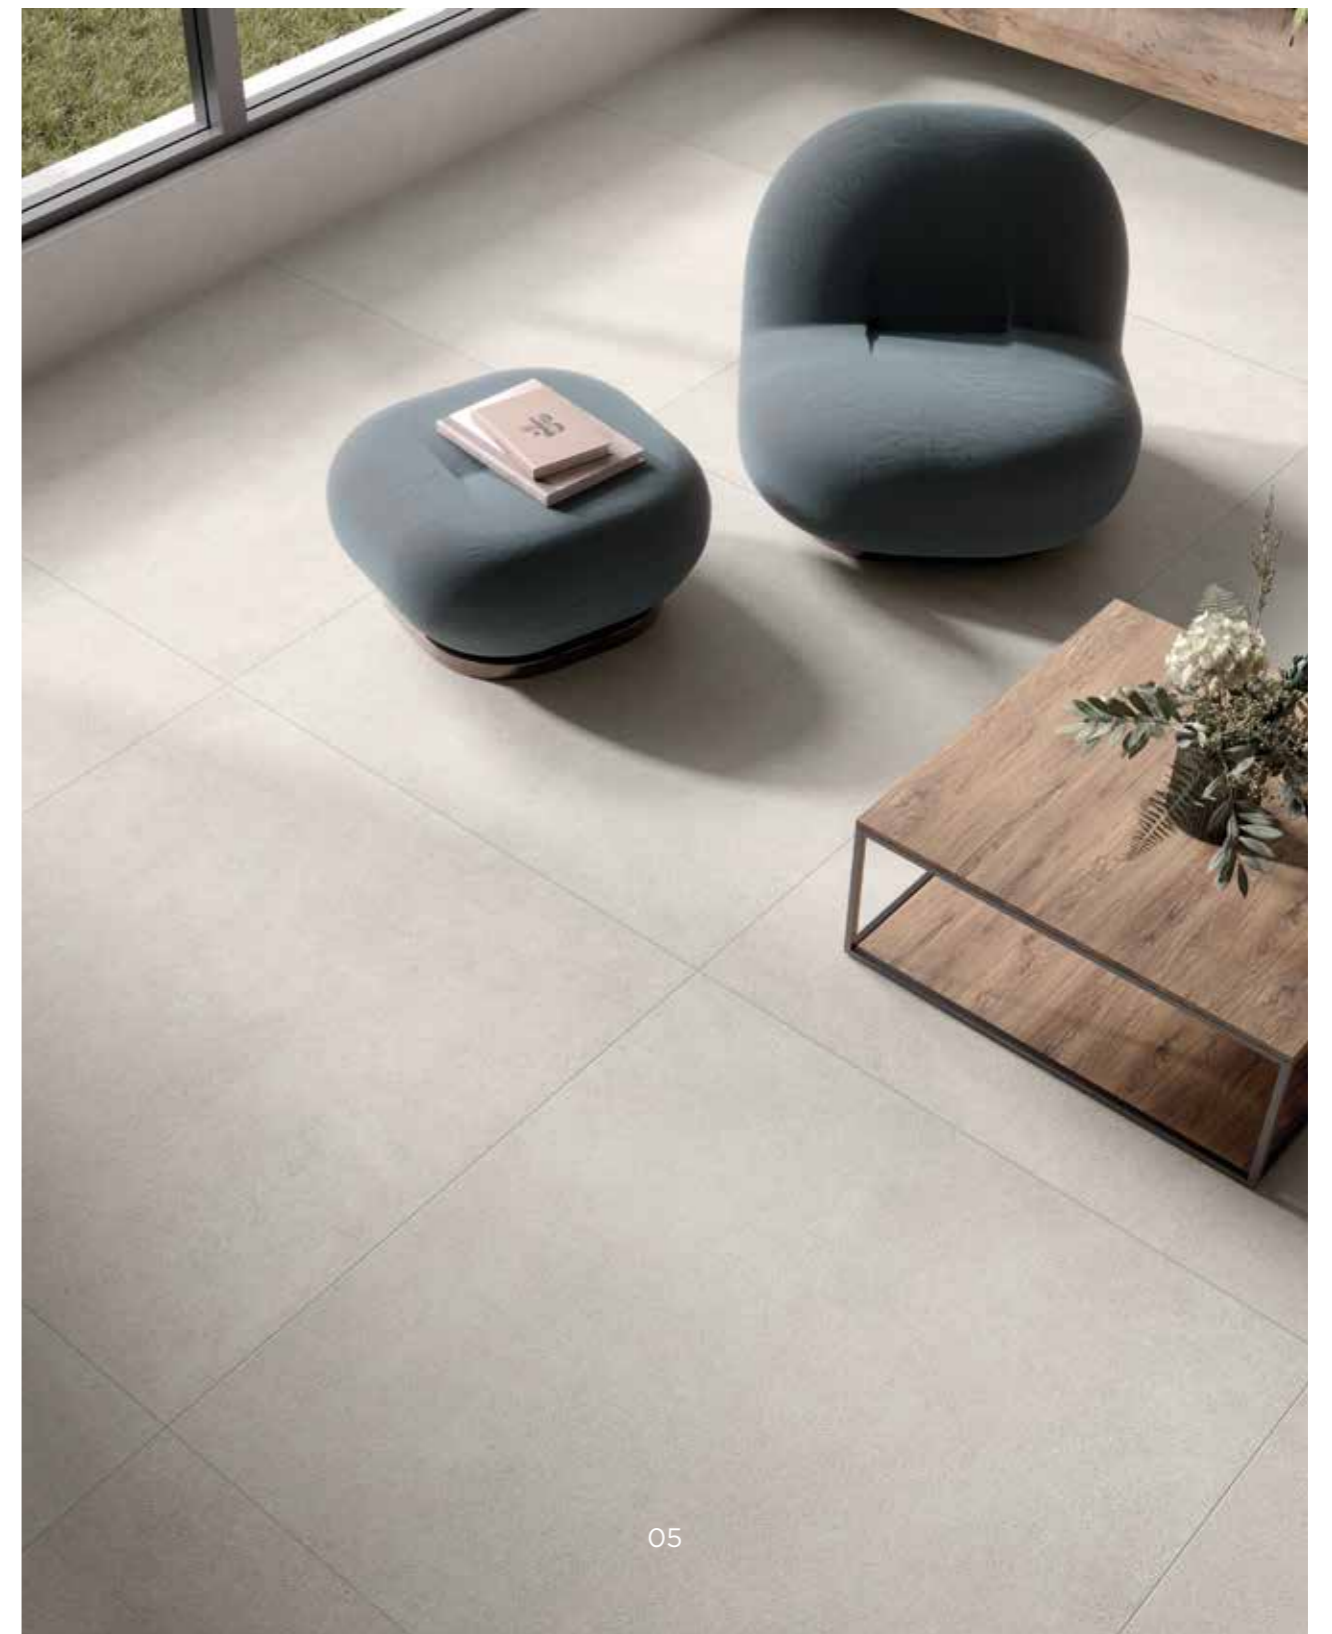

RESIDENTIAL  
**LIVING**

FLOOR OVERTONE CHALK 120x120

WALL OVERTONE EARTH 60x120 - FLOOR OVERTONE POWDER 60x120

RESIDENTIAL  
**LIVING**

WALL OVERTONE POWDER, EARTH, OCEAN 60x120 • FLOOR OVERTONE CHALK 120x120