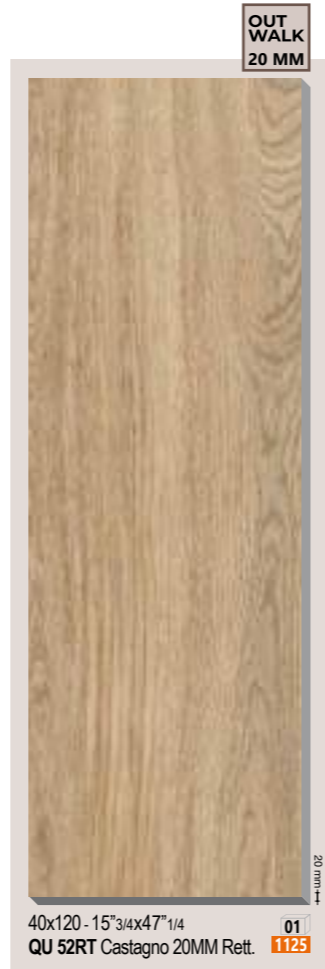

FLOOR: Olivo 20MM 40x120- 15"3/4x47"1/4

 **cm. 26x160**
 inch. 10¹/₄x63"

cm. 30x120
 inch. 11¹³/₁₆x47¹/₄"

cm. 20x120
 inch. 7⁷/₈x47¹/₄"

cm. 20x90
 inch. 7⁷/₈x35⁷/₁₆"

 **cm. 40x120**
 inch. 15³/₄x47¹/₄"

TECHNICAL		DIN 51130	DIN 51097	BCR	ANSI DCOF	Deep Abrasion Resistance	MOHS	Recommended Use	Resistance to Staining	ANSI A 137.1
	NATURAL	R10	A+B	DRY > 0.40 WET > 0.40	WET ≥ 0.42	< 175 mm ³	≥ 5	4	5	
	20 MM	R11	A+B+C	DRY > 0.40 WET > 0.40	WET ≥ 0.42	< 130 mm ³	≥ 8	5	5	