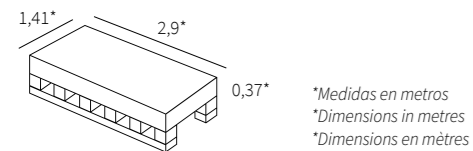

Lux Noor Berry				PEI 3
● 120x260	Rec.	M300	054.200.0877.10660	
● 120x120	Rec.	M185	046.120.0877.10660	
● 60x120	Rec.	M132	046.869.0877.10660	

Lux Noor Almond				PEI 4
● 120x120	Rec.	M185	046.120.0097.10660	
● 60x120	Rec.	M132	046.869.0097.10660	

Lux Noor Apple				PEI 4
● 120x120	Rec.	M185	046.120.0876.10660	
● 60x120	Rec.	M132	046.869.0876.10660	

Lux Noor Nut				PEI 3
● 120x120	Rec.	M185	046.120.0310.10660	
● 60x120	Rec.	M132	046.869.0310.10660	

Lux Noor Peach				PEI 4
● 120x120	Rec.	M185	046.120.0331.10660	
● 60x120	Rec.	M132	046.869.0331.10660	

Noor White				PEI 4
● 120x120	Rec.	M150	004.120.0108.10744	
● 60x120	Rec.	M96	004.869.0108.10744	
● 60x120	Rec.	M83	017.869.0108.10744	

Malla Lux Noor					
● Almond	32,5x22,5	Malla	P46	086.297.0097.10660	
● Apple	32,5x22,5	Malla	P46	086.297.0876.10660	
● Berry	32,5x22,5	Malla	P46	086.297.0877.10660	
● Nut	32,5x22,5	Malla	P46	086.297.0310.10660	
● Peach	32,5x22,5	Malla	P46	086.297.0331.10660	
● Almond	30x30(5)	Malla	M235	086.281.0014.10660	
● Apple	30x30(5)	Malla	M235	086.281.0876.10660	
● Berry	30x30(5)	Malla	M235	086.281.0877.10660	
● Nut	30x30(5)	Malla	M235	086.281.0310.10660	
● Peach	30x30(5)	Malla	M235	086.281.0331.10660	

Malla Noor					
● White	32,5x22,5	Malla	P46	038.297.0108.10744	
● White	30x30(5)	Malla	M235	038.281.0118.10744	

Empaquetado / Packaging / Emballage

Formato	pz/pl	m²/pz	m²/pl	kg/pl
120x260	20	3.12	62.40	1,050.00

Empaquetado / Packaging / Emballage

Formato	pz/cj	m²/cj	cj/pl	m²/pl	kg/cj	kg/pl
60x120	2	1.44	32	46.08	34.50	1,129.00
120x120	1	1.44	36	51.84	38.40	1,422.40
32,5x22,5	9	-	-	-	13.50	-
30x30 (5)	11	1.00	42	42.00	23.00	986.00