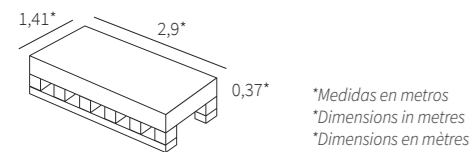

Torano Dorado PEI 4

● 120x260	Rec.	M300	054.200.0103.09878	
● 120x260	Rec.	M204	052.200.0103.09878	
● 75x150	Rec.	M114	004.350.0103.09878	
● 60x120	Rec.	M96	004.869.0103.09878	
● 120x120	Rec.	M150	004.120.0103.09878	
● 60x60	Rec.	M61	004.840.0103.09878	
● 30x60	Rec.	M61	004.450.0103.09878	

Torano M. Dorado PEI 4

● 60x120	Rec.	M83	017.869.0103.10106	
● 120x120	Rec.	M123	017.120.0103.10106	
● 60x60	Rec.	M48	017.840.0103.10106	
● 30x60	Rec.	M48	017.450.0103.10106	
● 19,8x22,8	Rec.	M74	015.292.0103.10106	
● 8x40	Rec.	M90	015.223.0103.10106	

Malla Torano

● Dorado	30x30(5) Malla	M235	038.281.0103.09878	
● Dorado	32,5x22,5 Malla	P46	038.297.0103.09878	

Malla Torano M.

● Dorado	30x30(5) Malla	M235	025.281.0103.10106	
● Dorado	32,5x22,5 Malla	P46	025.297.0103.10106	

Chevron 8x40
Pieza derecha e izquierda en la misma caja
Right and left piece in the same box.
Pièce gauche et pièce droite dans la même boîte

Empaquetado / Packaging / Emballage

Formato	pz/pl	m²/pz	m²/pl	kg/pl
120x260	20	3.12	62.40	1,050.00

Empaquetado / Packaging / Emballage

Formato	pz/cj	m²/cj	cj/pl	m²/pl	kg/cj	kg/pl
75x150	1	1.13	40	45.20	28.00	1,184.00
60x120	2	1.44	32	46.08	34.50	1,129.00
120x120	1	1.44	36	51.84	38.40	1,422.40
60x60	4	1.44	30	43.20	30.00	920.00
30x60	6	1.08	48	51.84	22.00	1,076.00
32,5x22,5	9	-	-	-	13.50	-
30x30 (5)	11	1.00	42	42.00	23.00	986.00
19,8x22,8	24	0.84	48	40.32	18.00	884.00
8x40	30	0.96	64	61.40	16.40	1,050.00