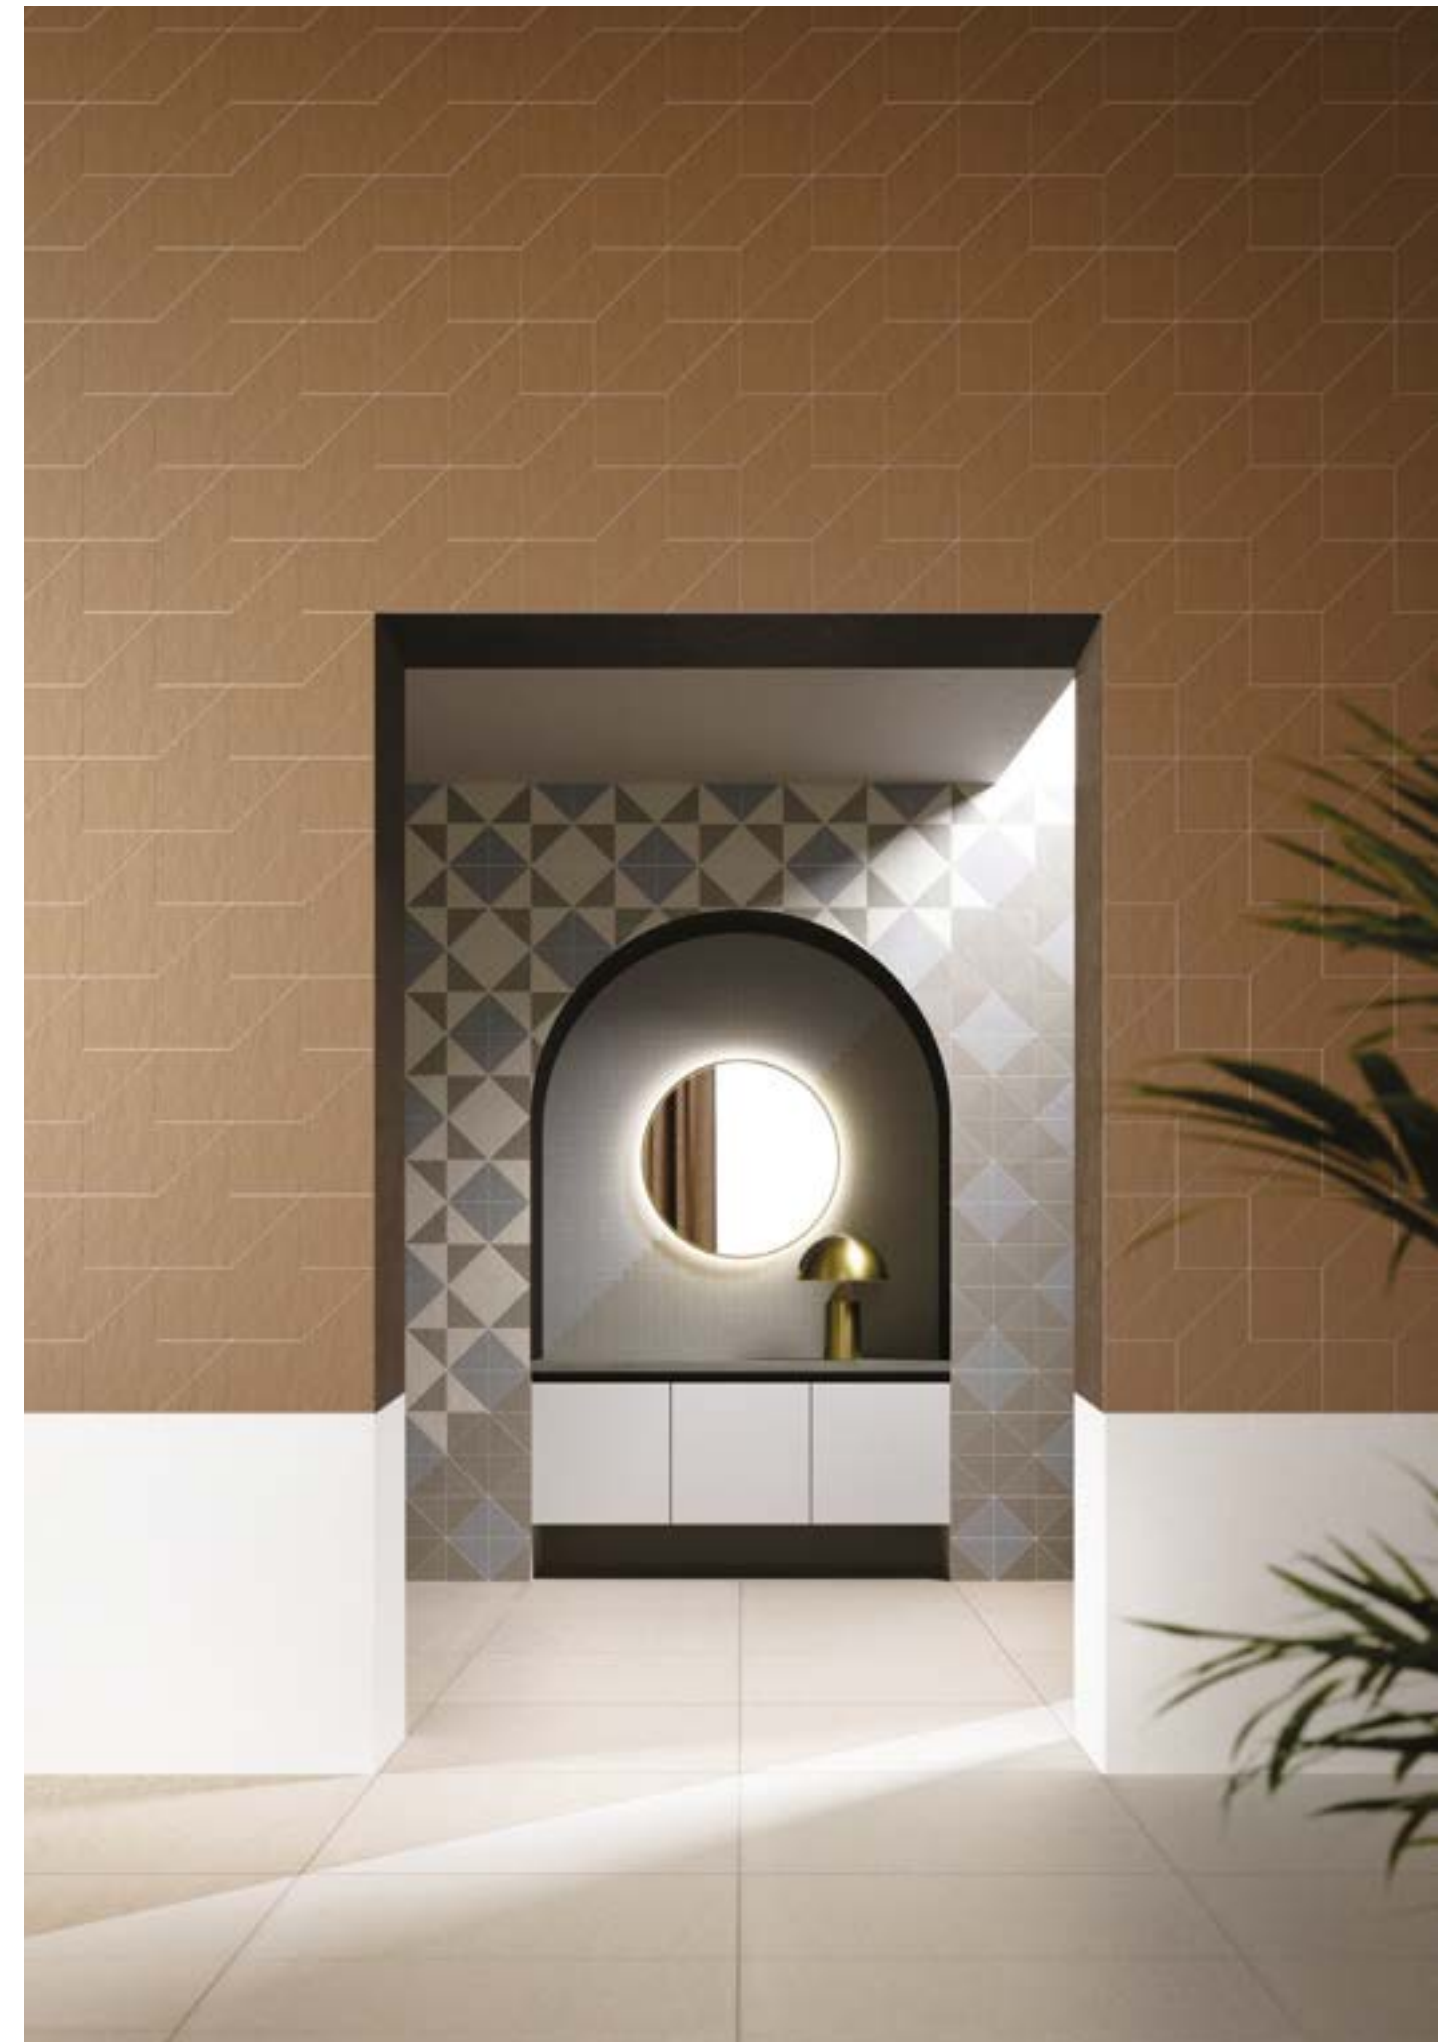

Color Studio.

Discover the captivating charm of Porcelaingres' Color Studio collection. Soft, nature-inspired hues seamlessly fit in with our range, forming a harmonious palette of warm and cold nuances.

Chromatic harmony: a collection of porcelain slabs that allow to craft infinite shades with artful coordination, playing with a combination of shapes and hues. Inspired by the playful nature of ceramics, Color Studio brings a lively atmosphere to any space. The variety in this collection allows you to craft unique mosaics, adding a touch of originality.

Endless options and flexible customization are the key features of this collection, satisfying creative tastes that do not exclude minimalist designs.