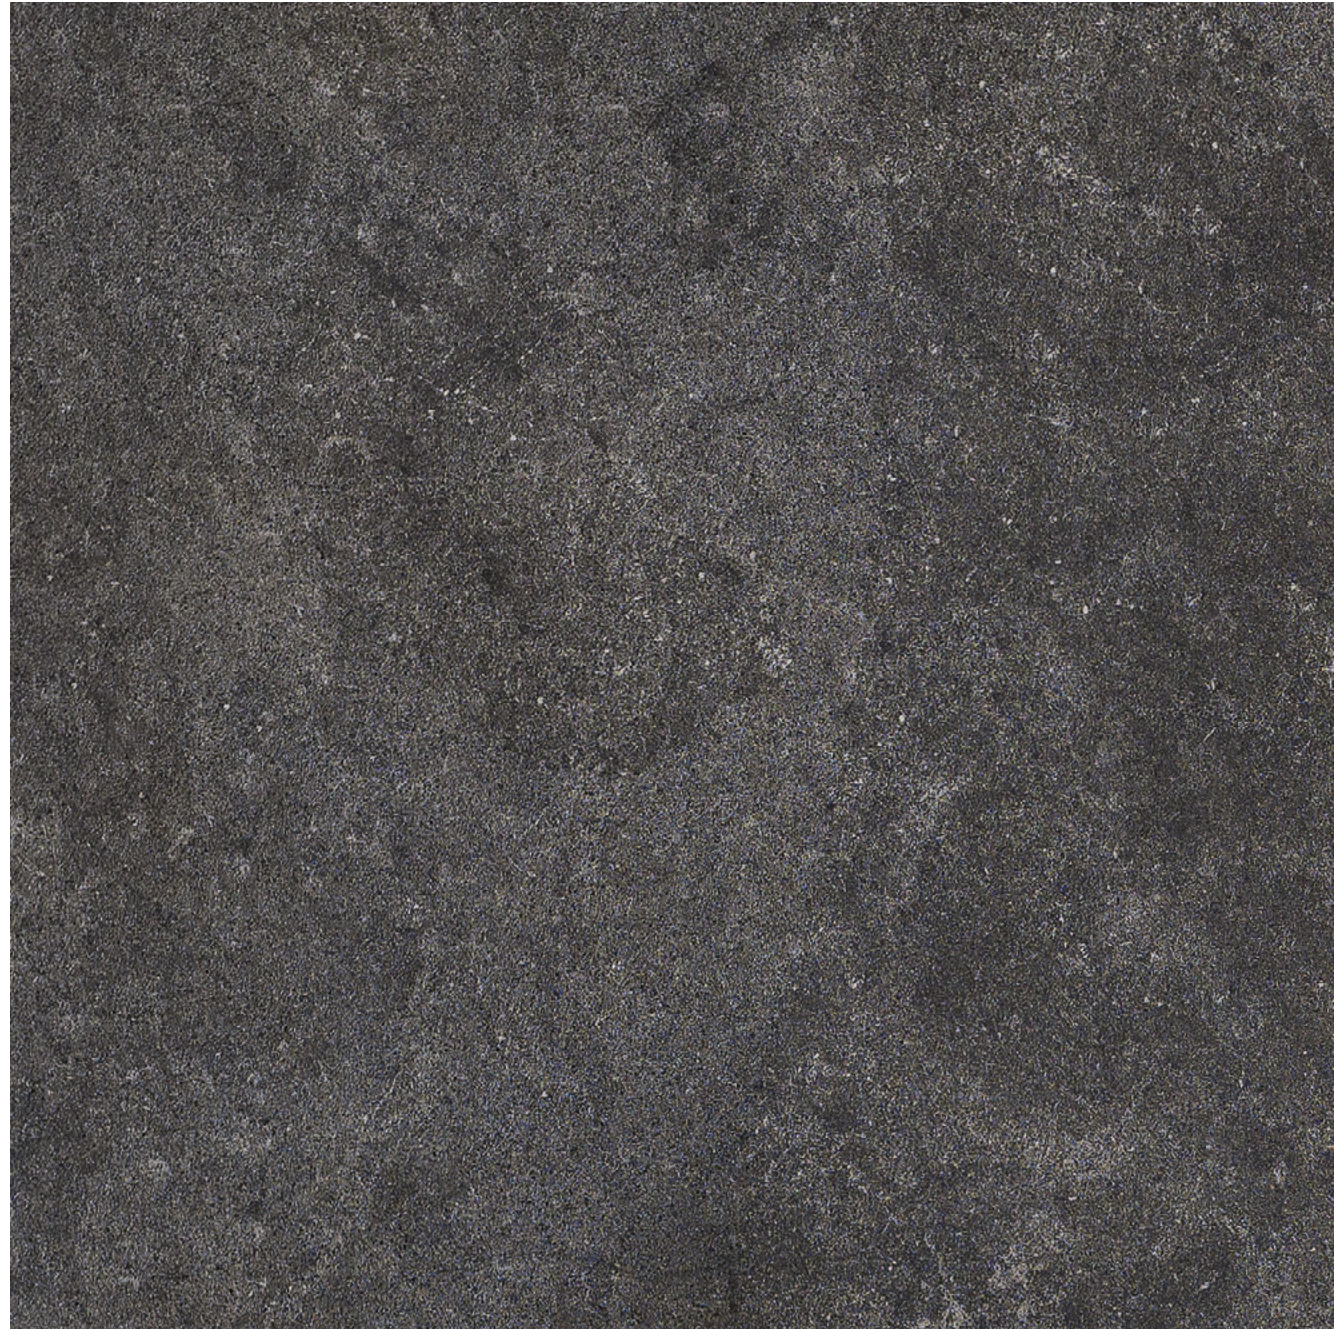

Black Chiffon

Natural

**Click here for
Certifications and technical data**
Find more details about formats,
thicknesses, skid resistances, features,
finishings and packaging.