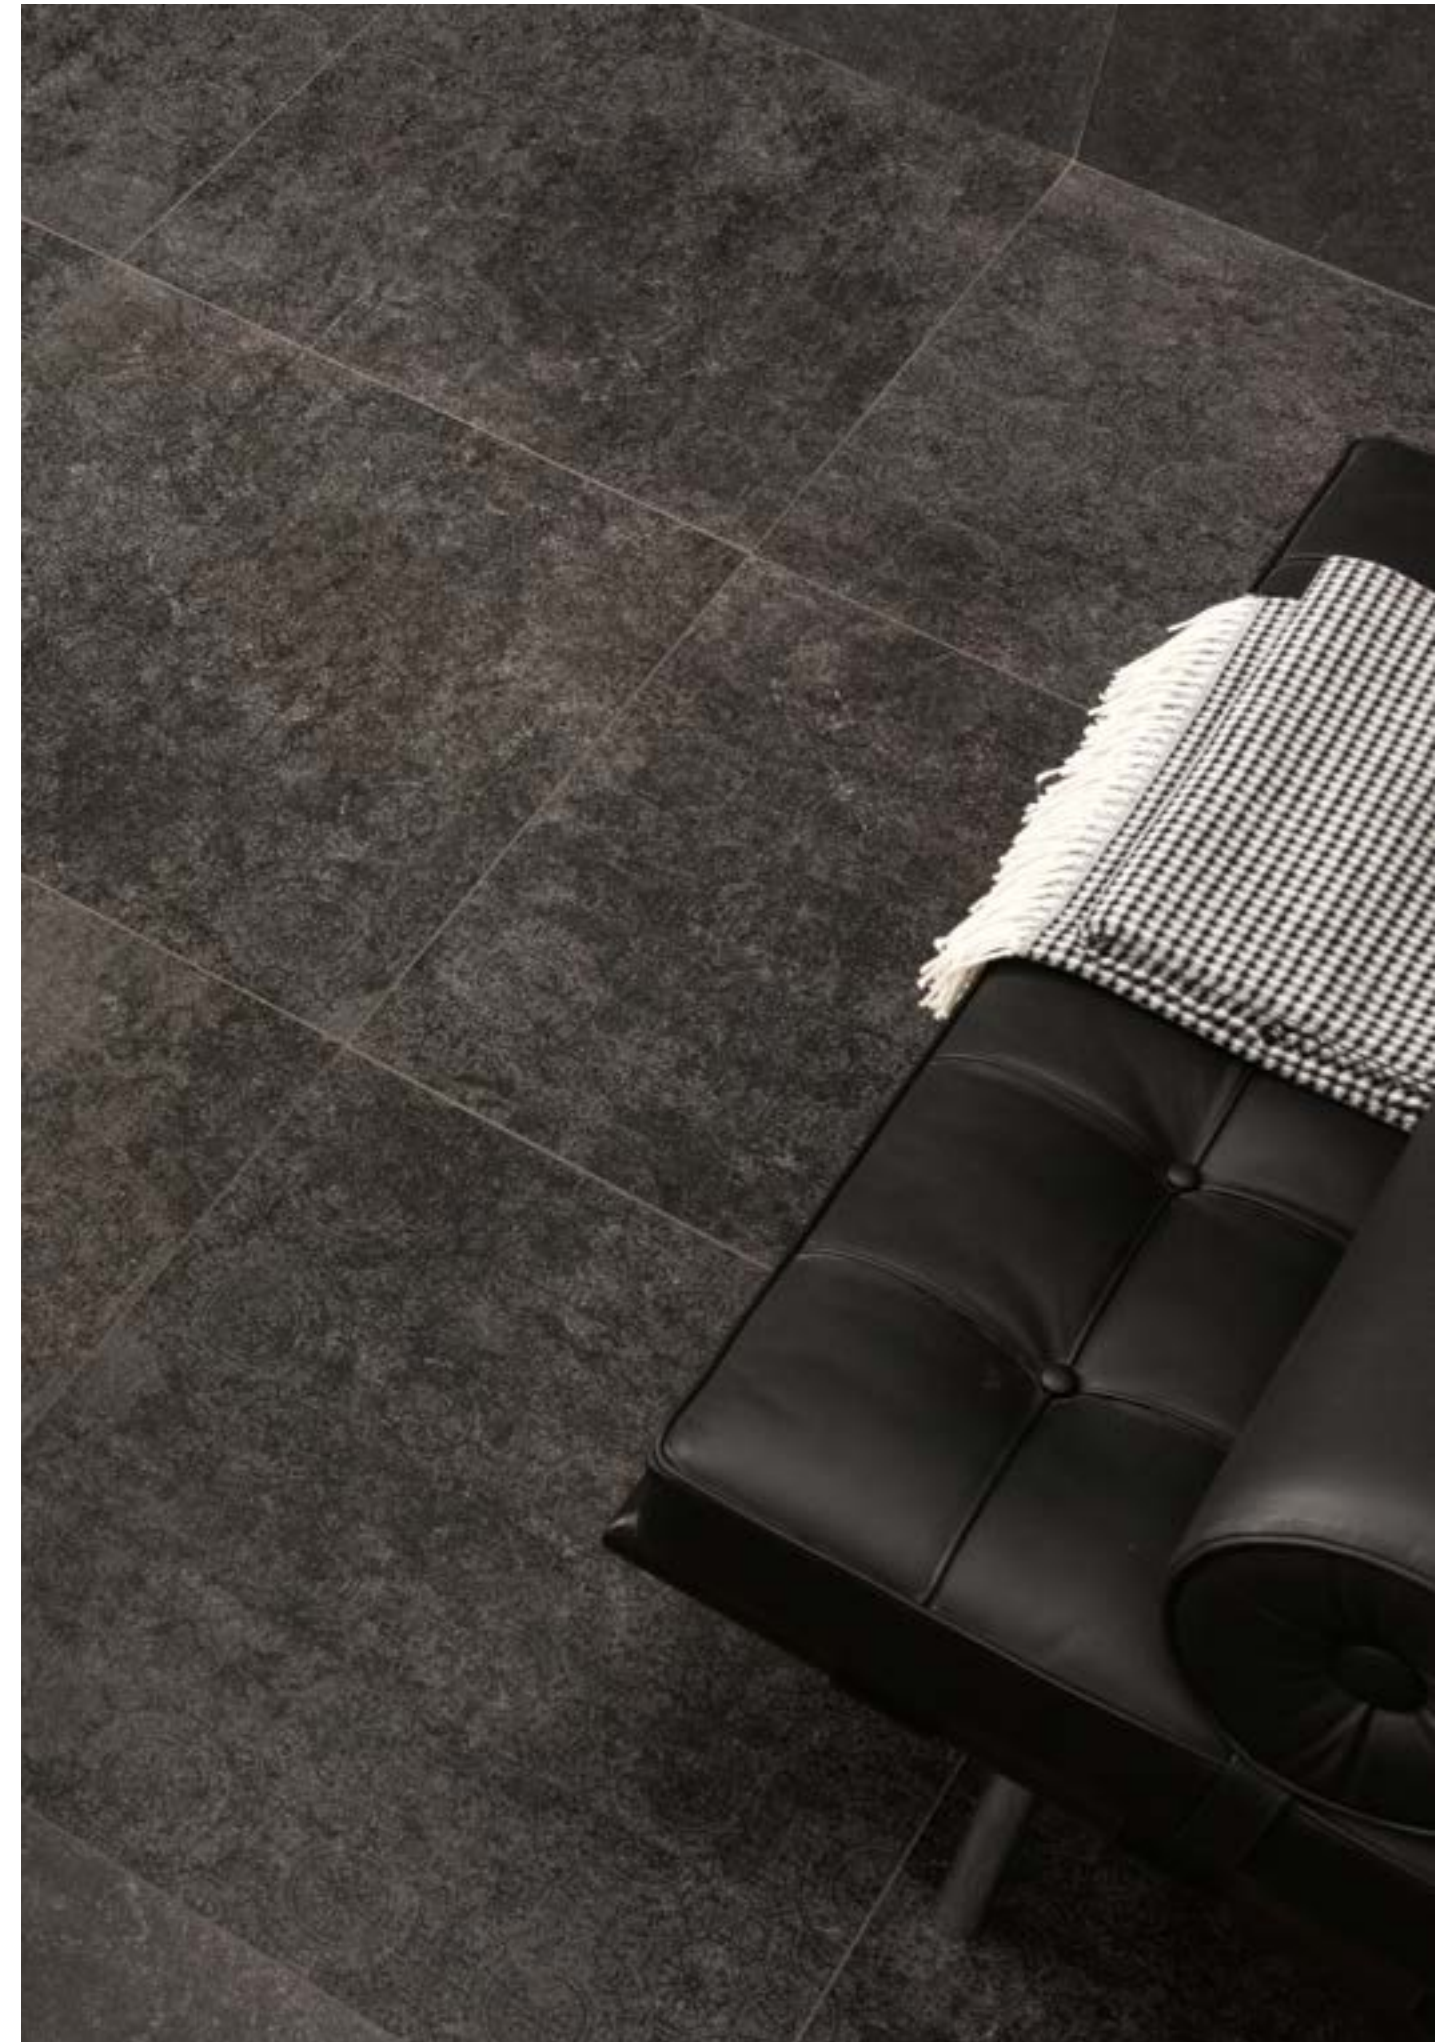

Silk Stone.

Silk Stone gets inspired by the beauty of natural stone, combined with the delicate lightness of silk. It is the result of a harmonious blending of opposites, allowing for the genesis of exciting and unique solutions.

This one-of-a-kind collection includes a tone-on-tone decor in a light and in a dark version, with ornamental motifs that enrich the porcelain slabs. This adds a fresh, delicate taste to the surface, which turns into a beautiful textured carpet.

Beautifully designed, the fusion between the ethereal touch of silk and the rugged charm of stone gives rise to an elegant and minimalistic ambience.