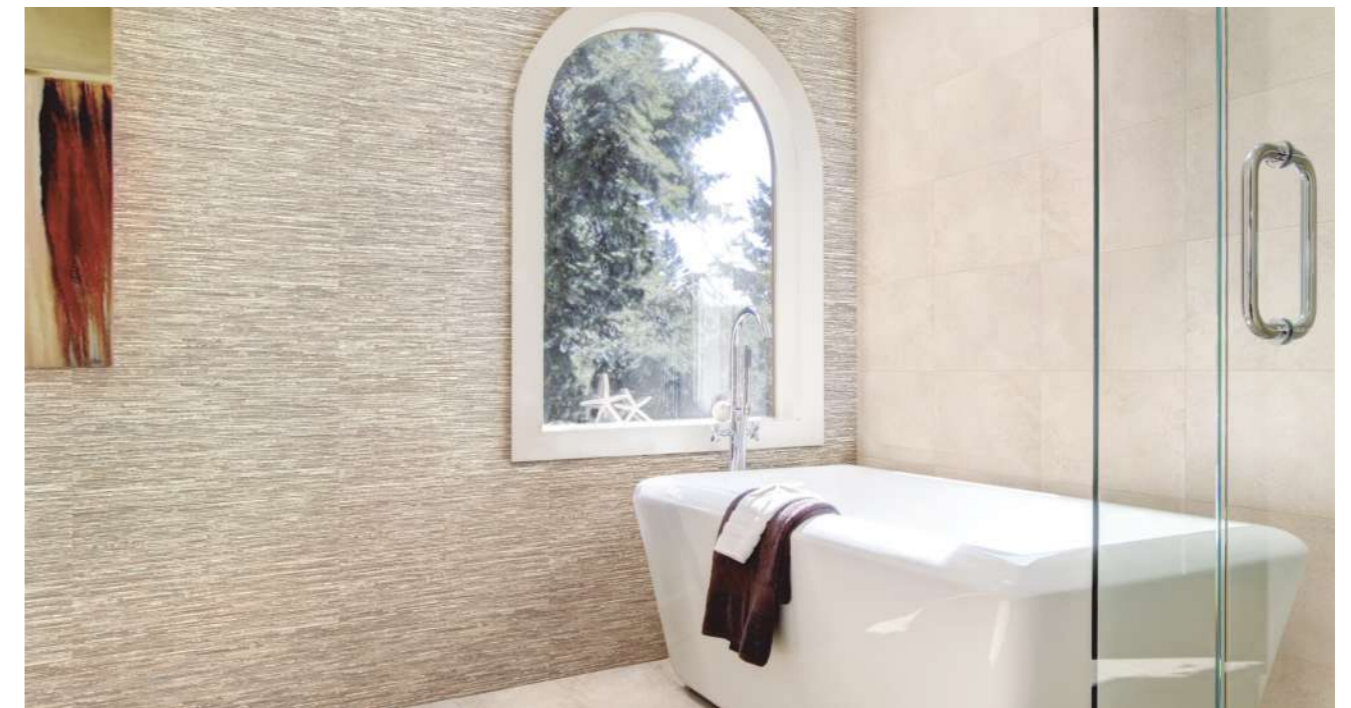

III Stick 365 Noce | Perseo 365 Beige

PACKING	SIZE cms.	PCS. box
Base	33,3x65	5
Rodapié Romo	8x33,3	12