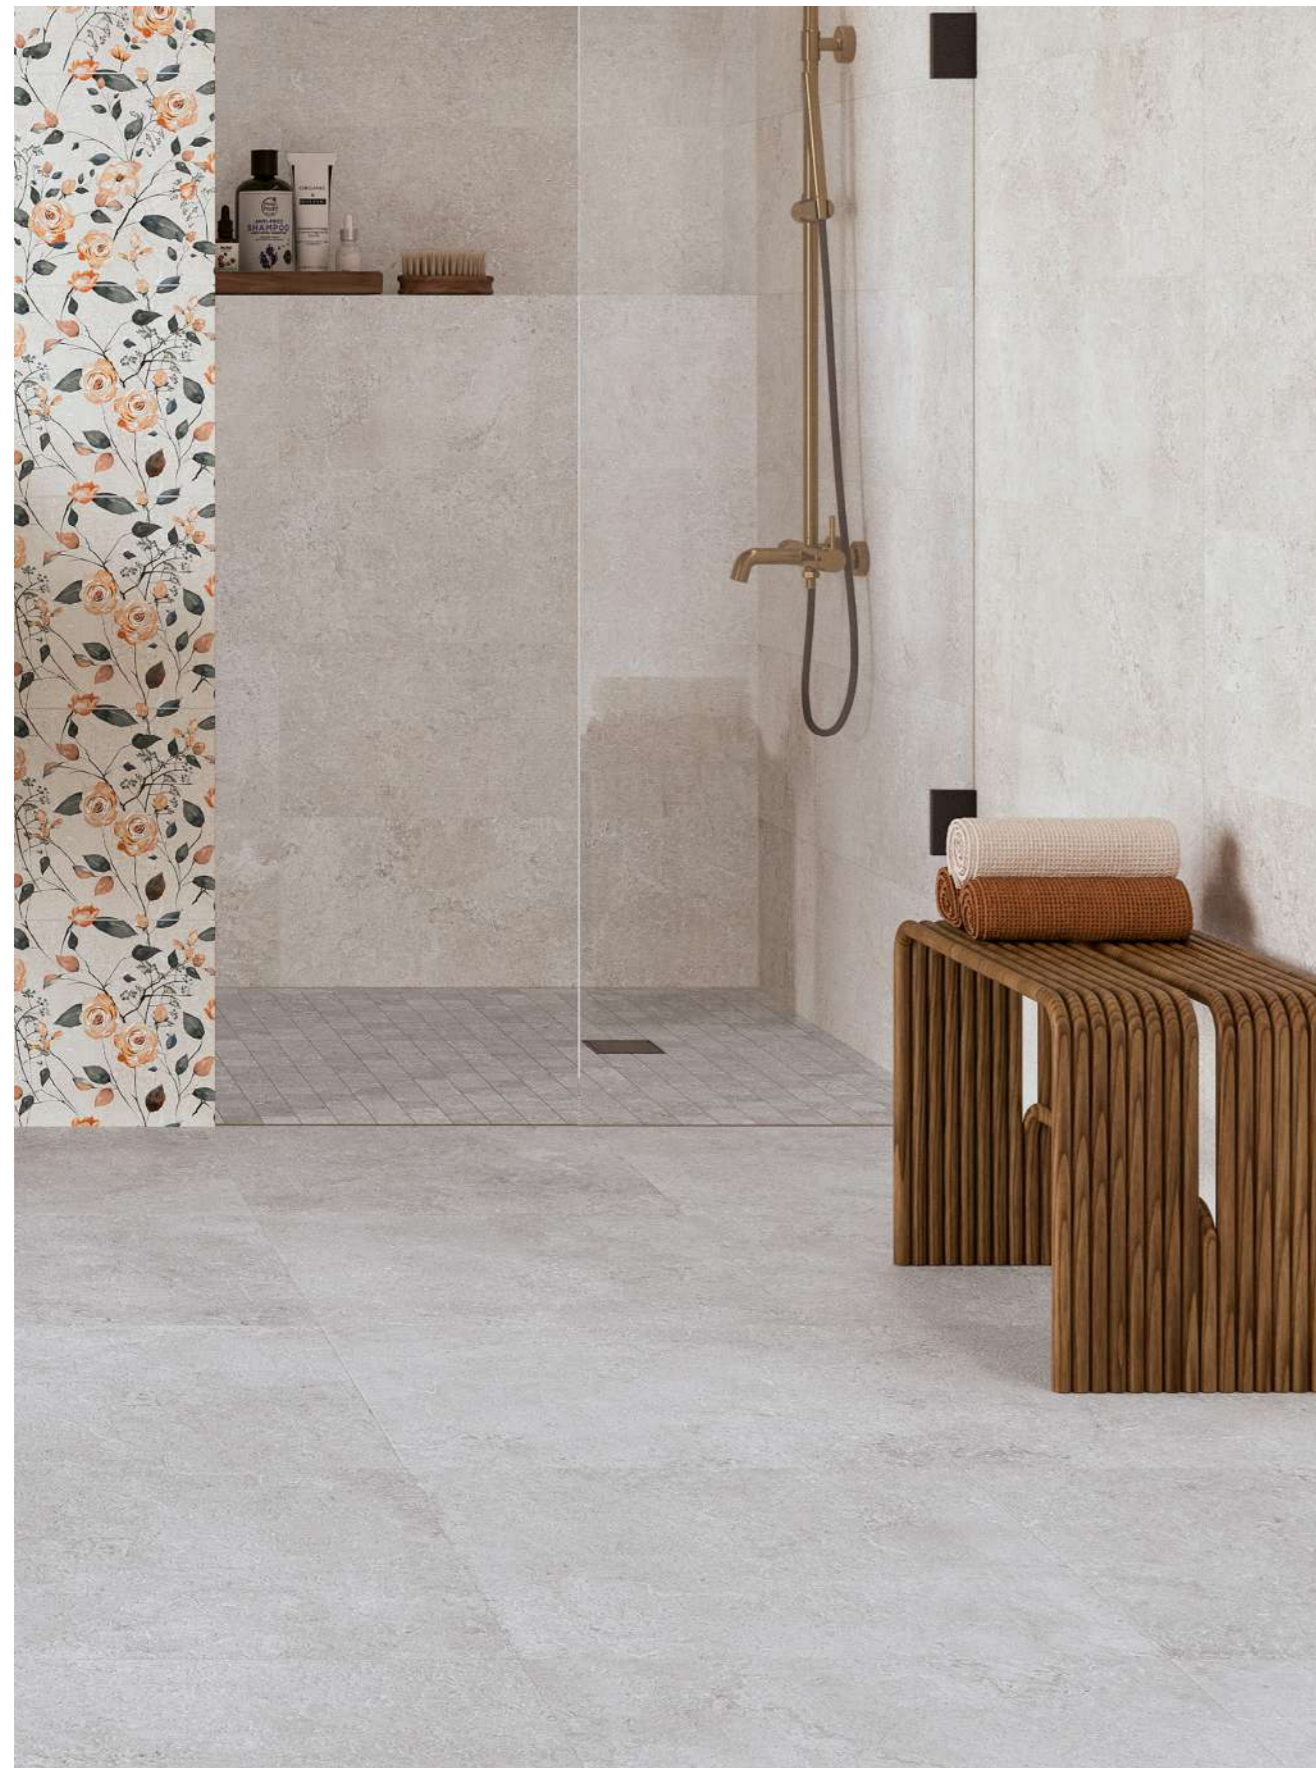

III Iconic 389 White | Rosae 389 White
III Iconic 59 Silver

60x120cm | 24"x47" .90x90cm | 36"x36" .59,4x59,4cm | 23,5"x23,5"