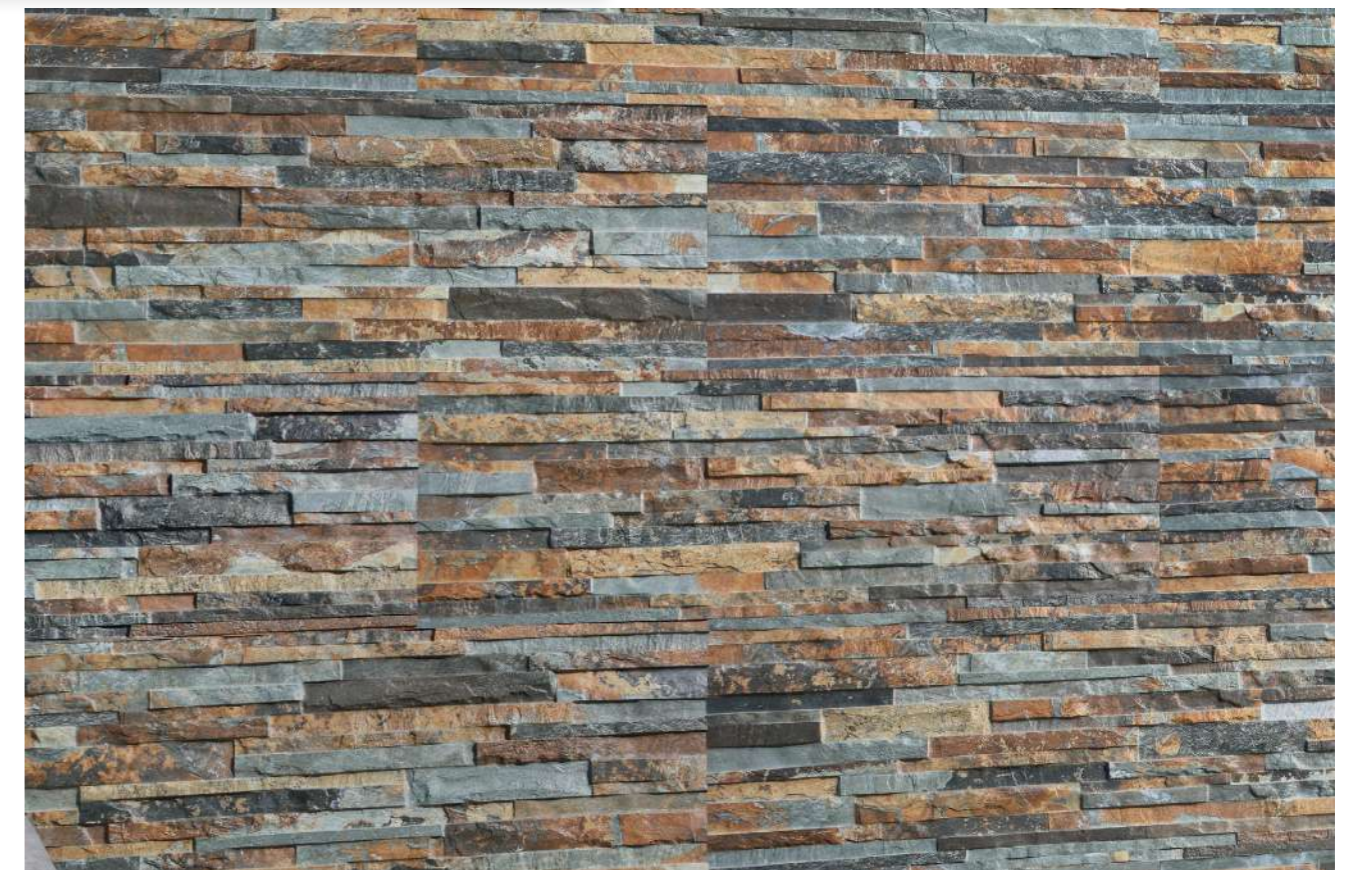

III Arcalis 389 Oxide

PACKING	SIZE cms.	PCS. box
Base	32x89	4