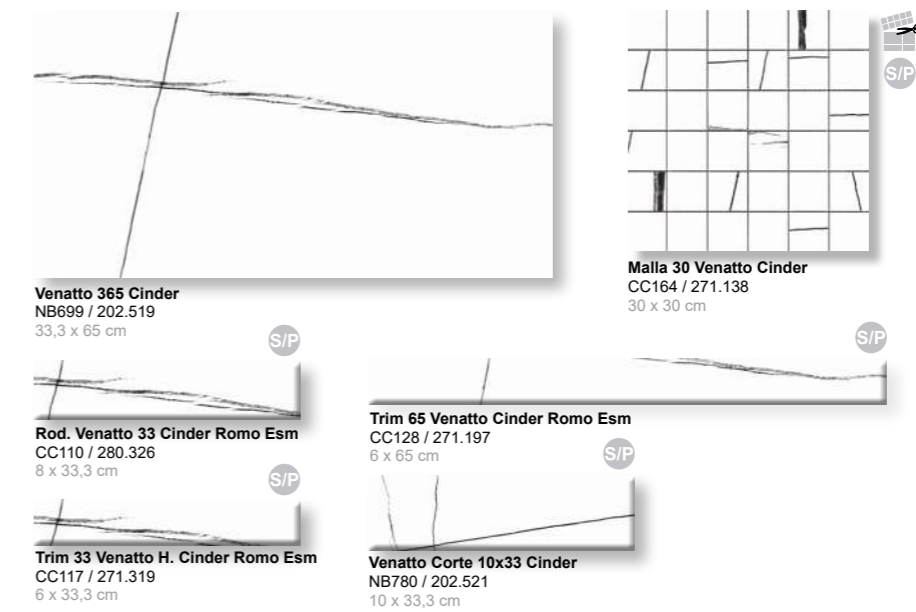

PACKING	SIZE cms.	PCS. box
Base	33,3x65	5
Corte	10x33,3	10
Malla	30x30	4
Trim 65	6x65	6
Trim 33	6x33,3	12