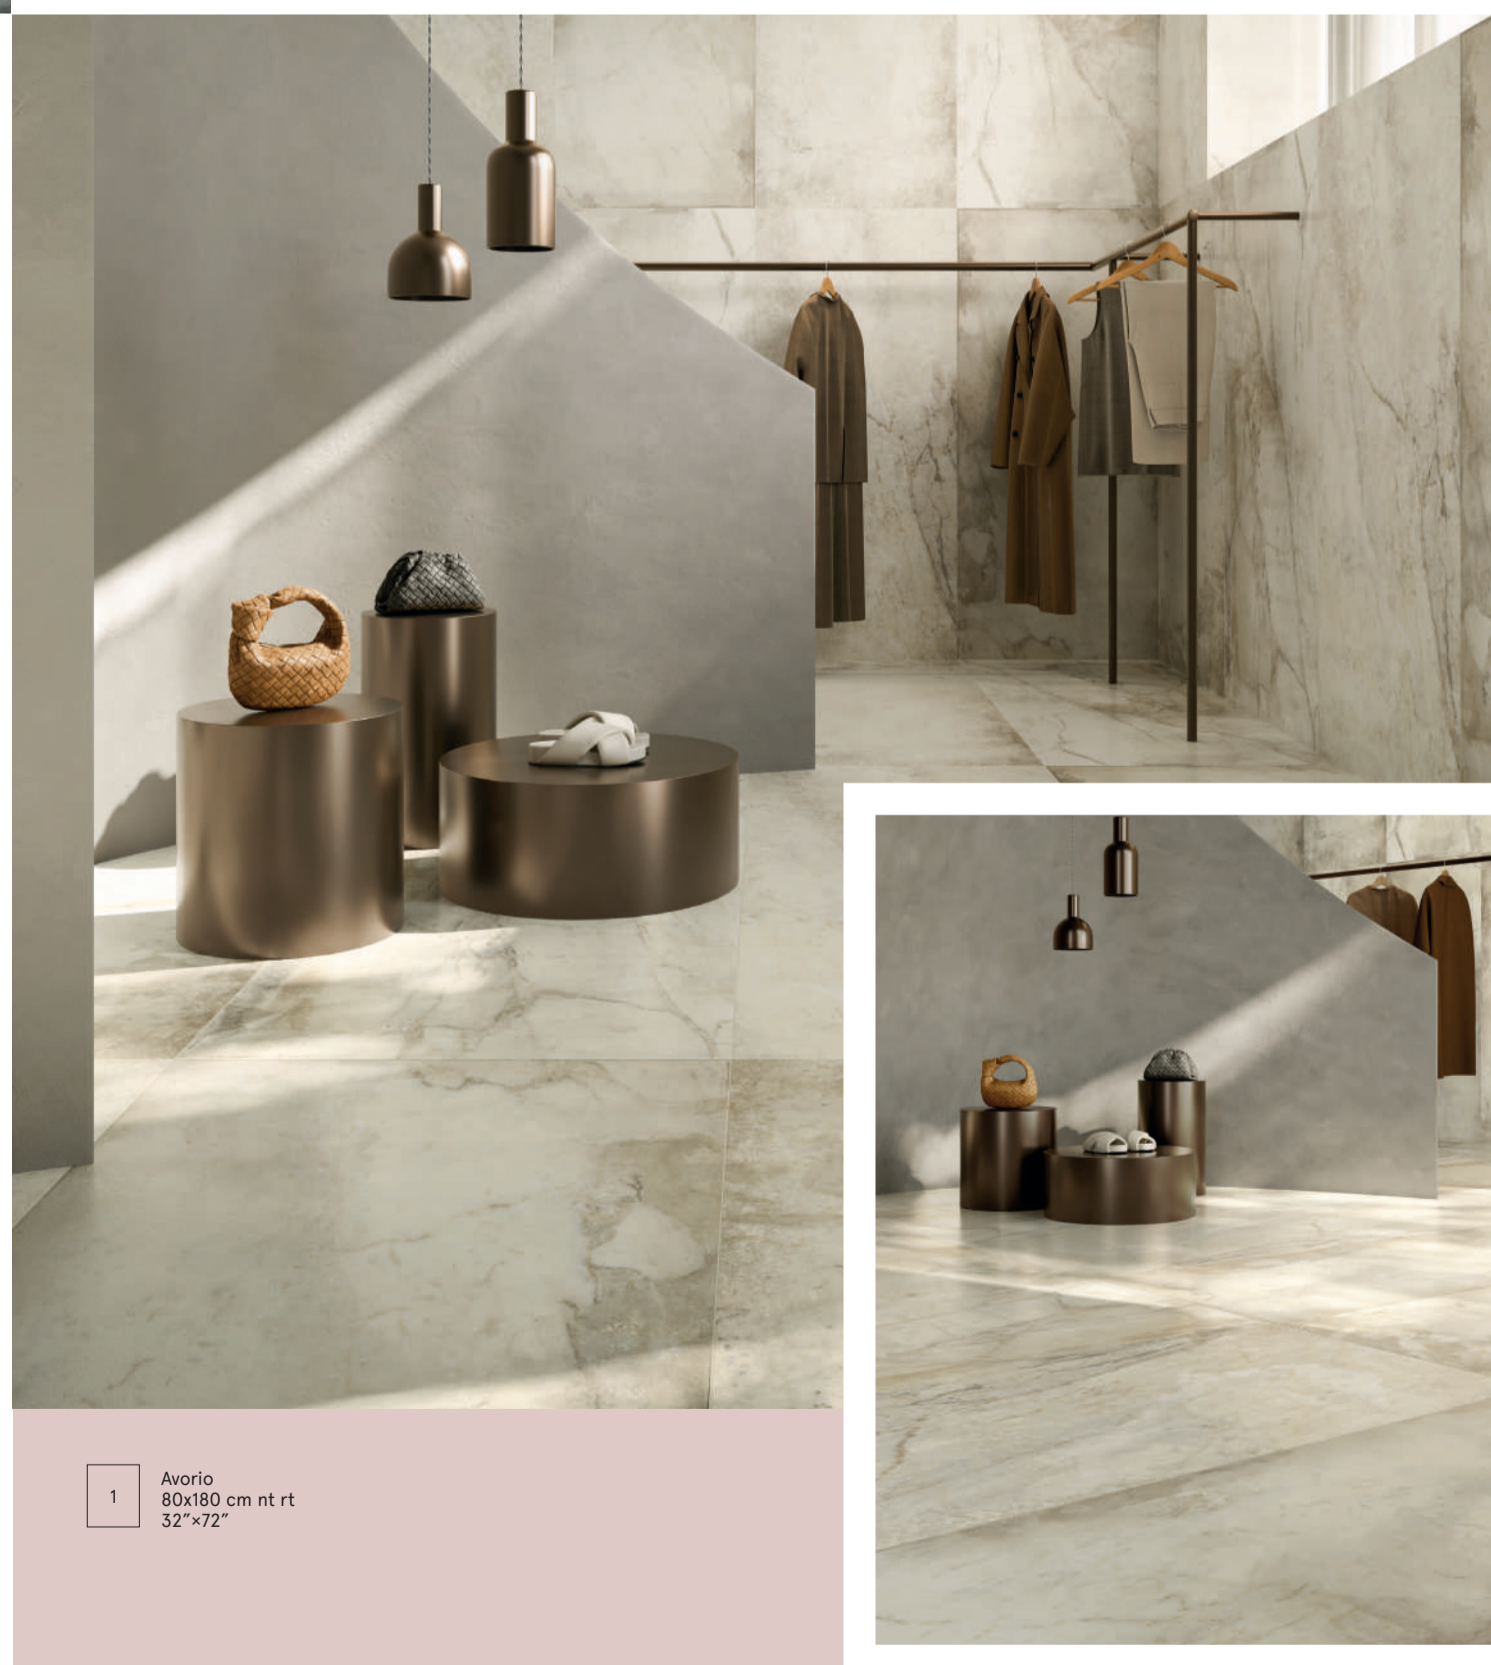

1 Avorio
80x180 cm nt rt
32"x72"

RETRO PURE THE COLLECTION

Retro Pure is not just a marble or cement effect; it is a manifesto of pure invention.

The vein patterns of marble interweave with the mottling of cement to generate a surface with a time-worn, distressed look that seems to have been moulded by hand.

On the large sizes, the patterning highlights the material's texture with a visual as well as a tactile three-dimensionality, refracting the light to create reflected gleams of varying brightness.

An impressive expression of what latest-generation industrial ceramics can achieve, Retro Pure offers a wealth of forms, variety, transparencies and interactions with light.

Retro Pure non è semplicemente un effetto marmo o un effetto cemento, ma un manifesto di pura invenzione.

Le venature del marmo si intrecciano alle screziature del cemento, dando vita a una superficie che sembra modellata a mano, dall'aspetto vissuto, anticato.

Lo sviluppo grafico su grande formato evidenzia la finitura materica conferendole un aspetto tridimensionale alla vista oltre che al tatto, arricchendola di riflessi - a volte più opachi, a volte leggermente più lucidi - a seconda della rifrazione della luce.

Espressione compiuta della ceramica industriale di ultima generazione, Retro Pure è ricchezza di forme, movimenti, trasparenze e giochi di luce.

Ricchetti