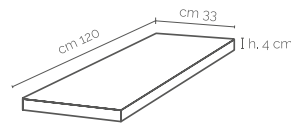

Angolare Assemblato
120x33cm