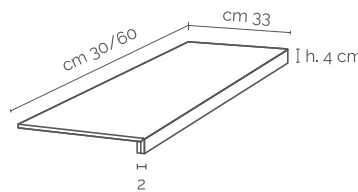

Step treads, skirtings & special pieces

Gradone Assemblato
30x33cm
33x60cm