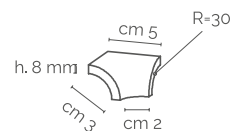

Art. 9838
5x3x2cm