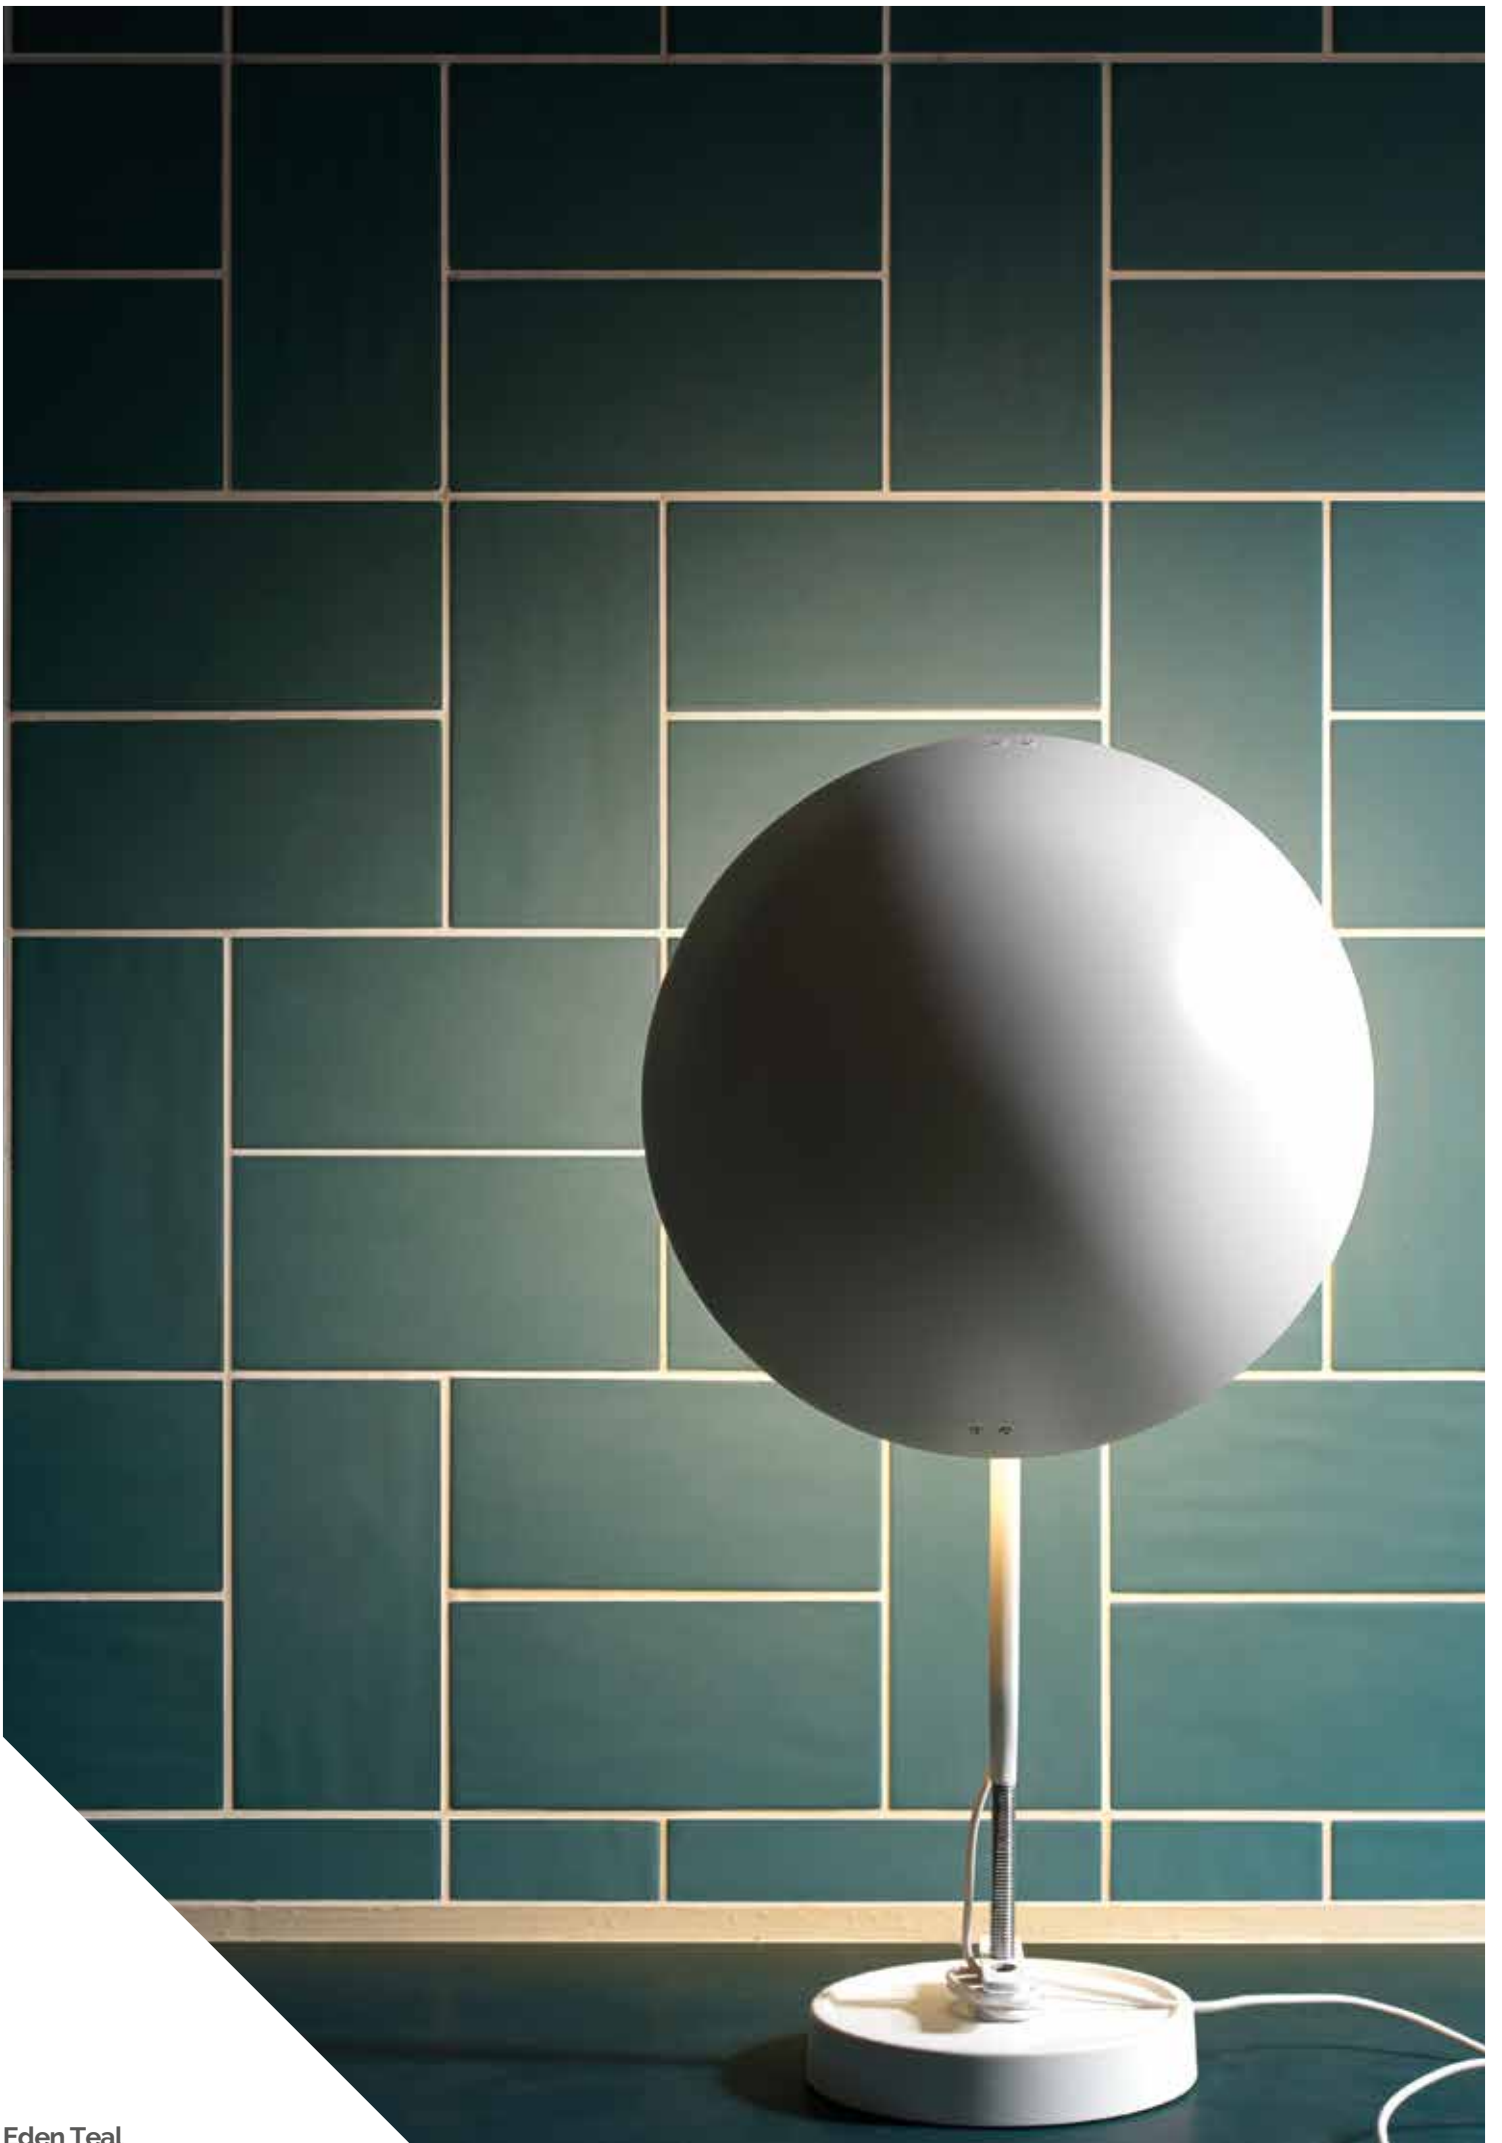

Step Tread
30x30cm
30x60cm

colours

VogueCeramics 

colours:

Bring your wall spaces to life and create eye-catching features with our fresh, fun colour ranges. From avocado to aqua and mango to milk, this playful range has a colour, finish or texture to match every imagination and taste.