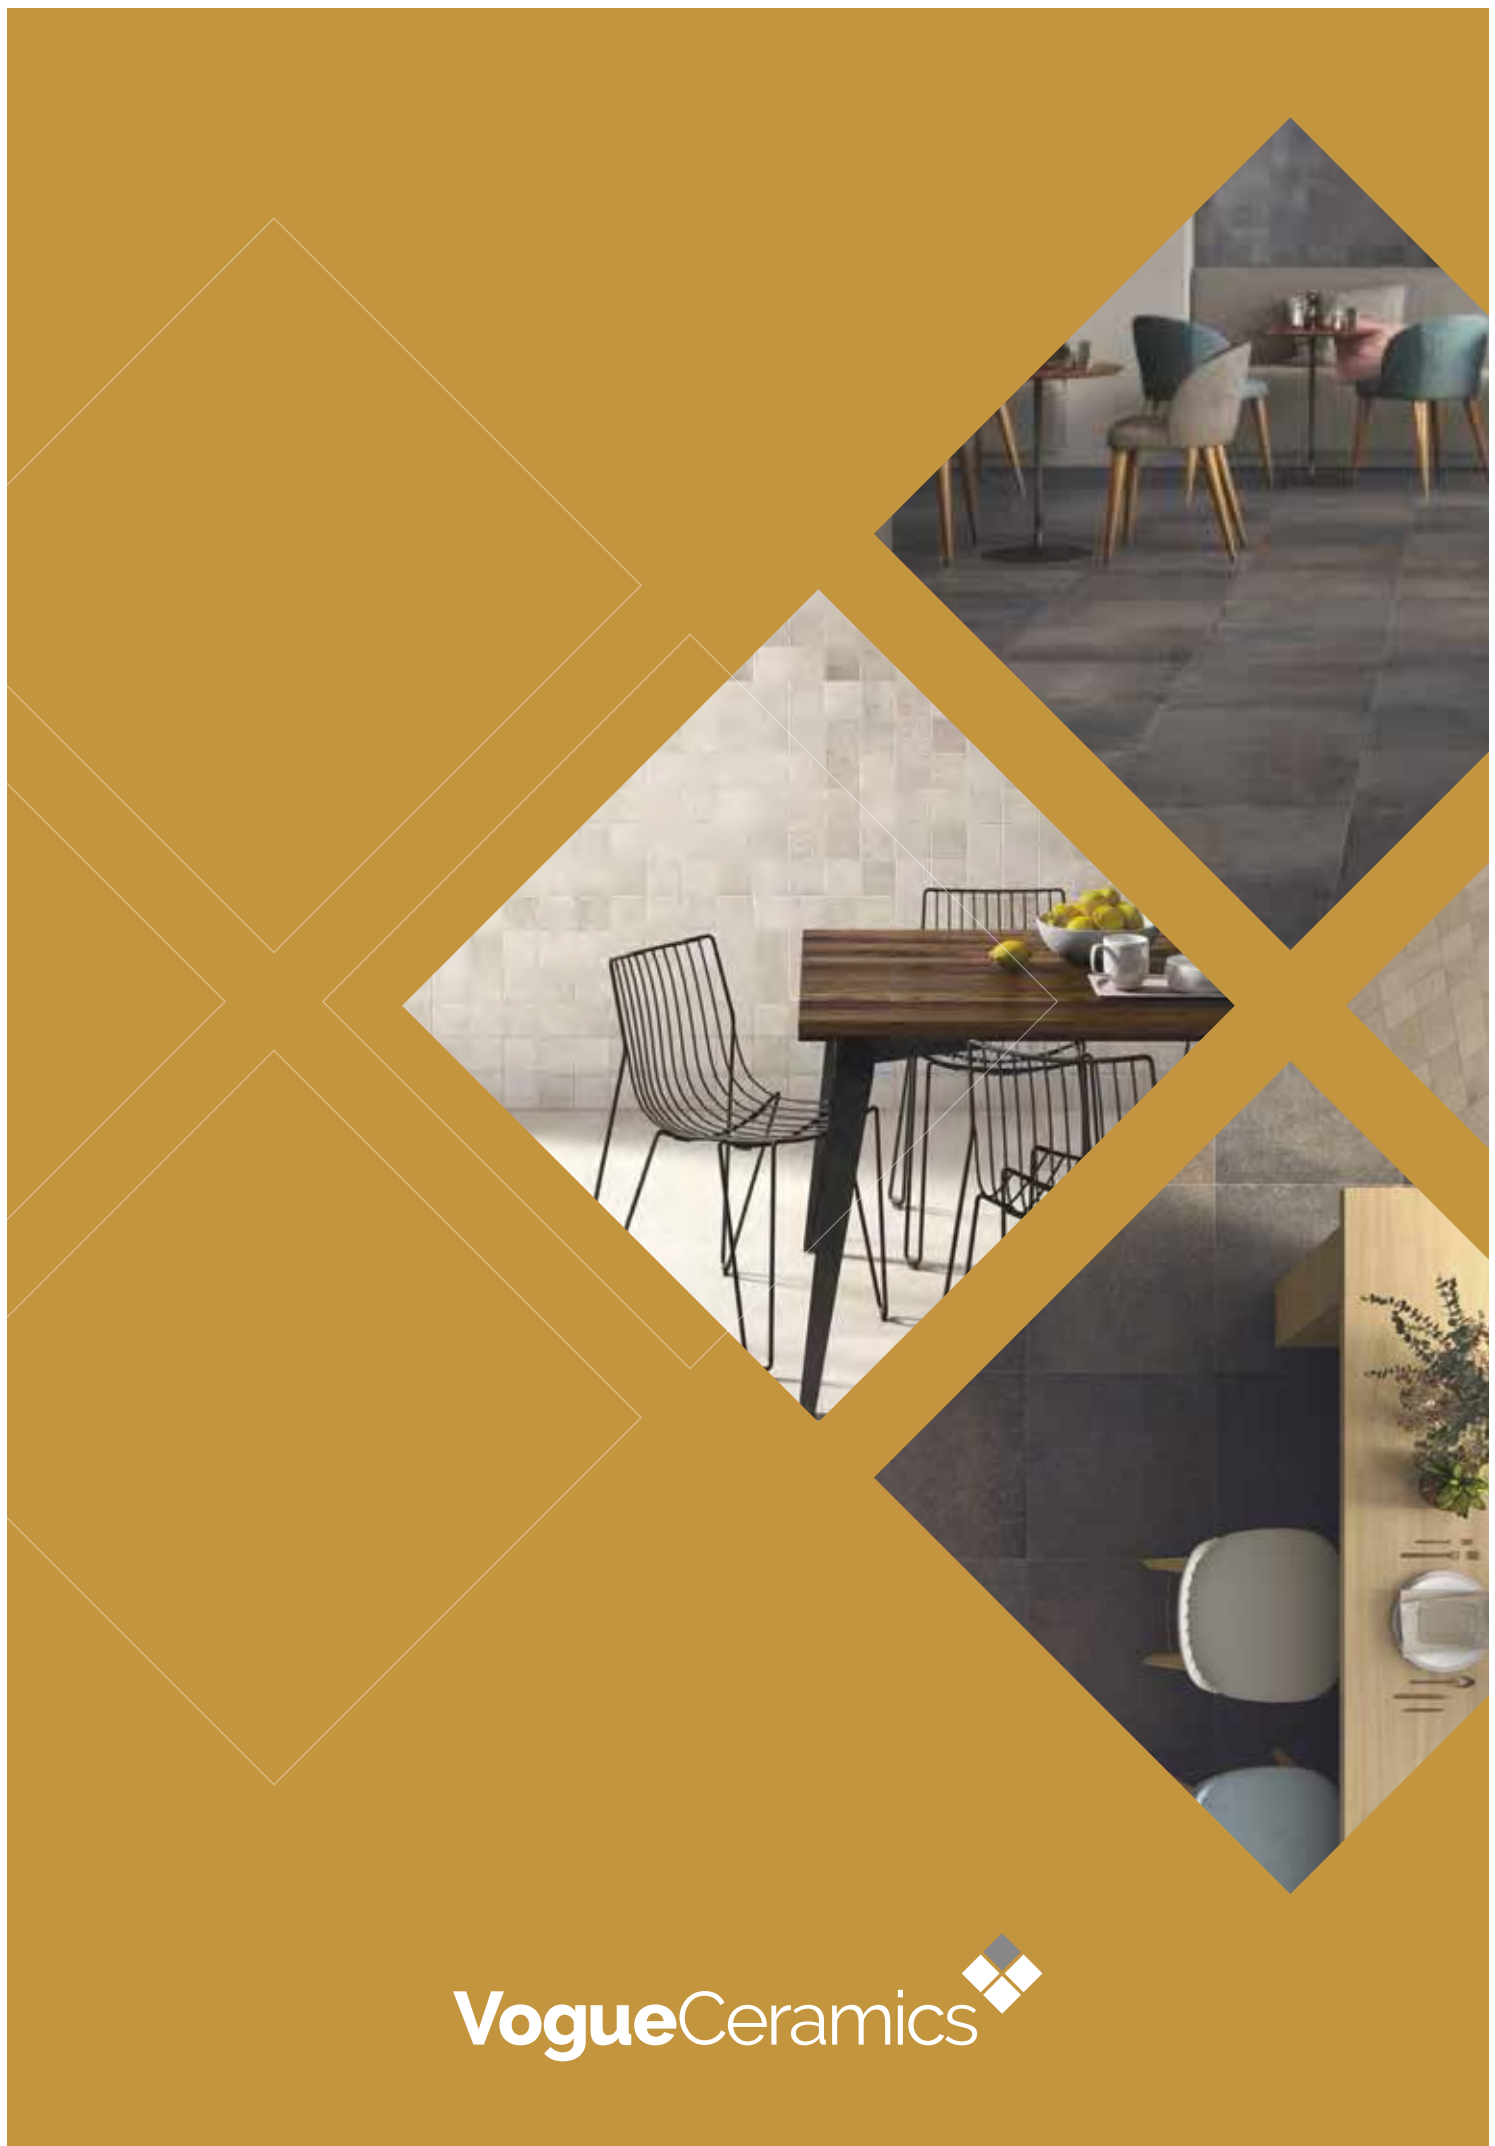

Angolare Assemblato
30x33cm
33x60cm

Step Glued Piece
15x30cm

Scalino
30x33cm

Scalino Angolare
30x33cm

ocean

VogueCeramics 

ocean:

Versatile. Practical. Beautiful.
Ocean is an inspired reproduction of limestone; one of earth's most varied and precious stones. Infinitely adaptable to internal and external living and business spaces alike, with a choice of colours and plain or mosaic designs.