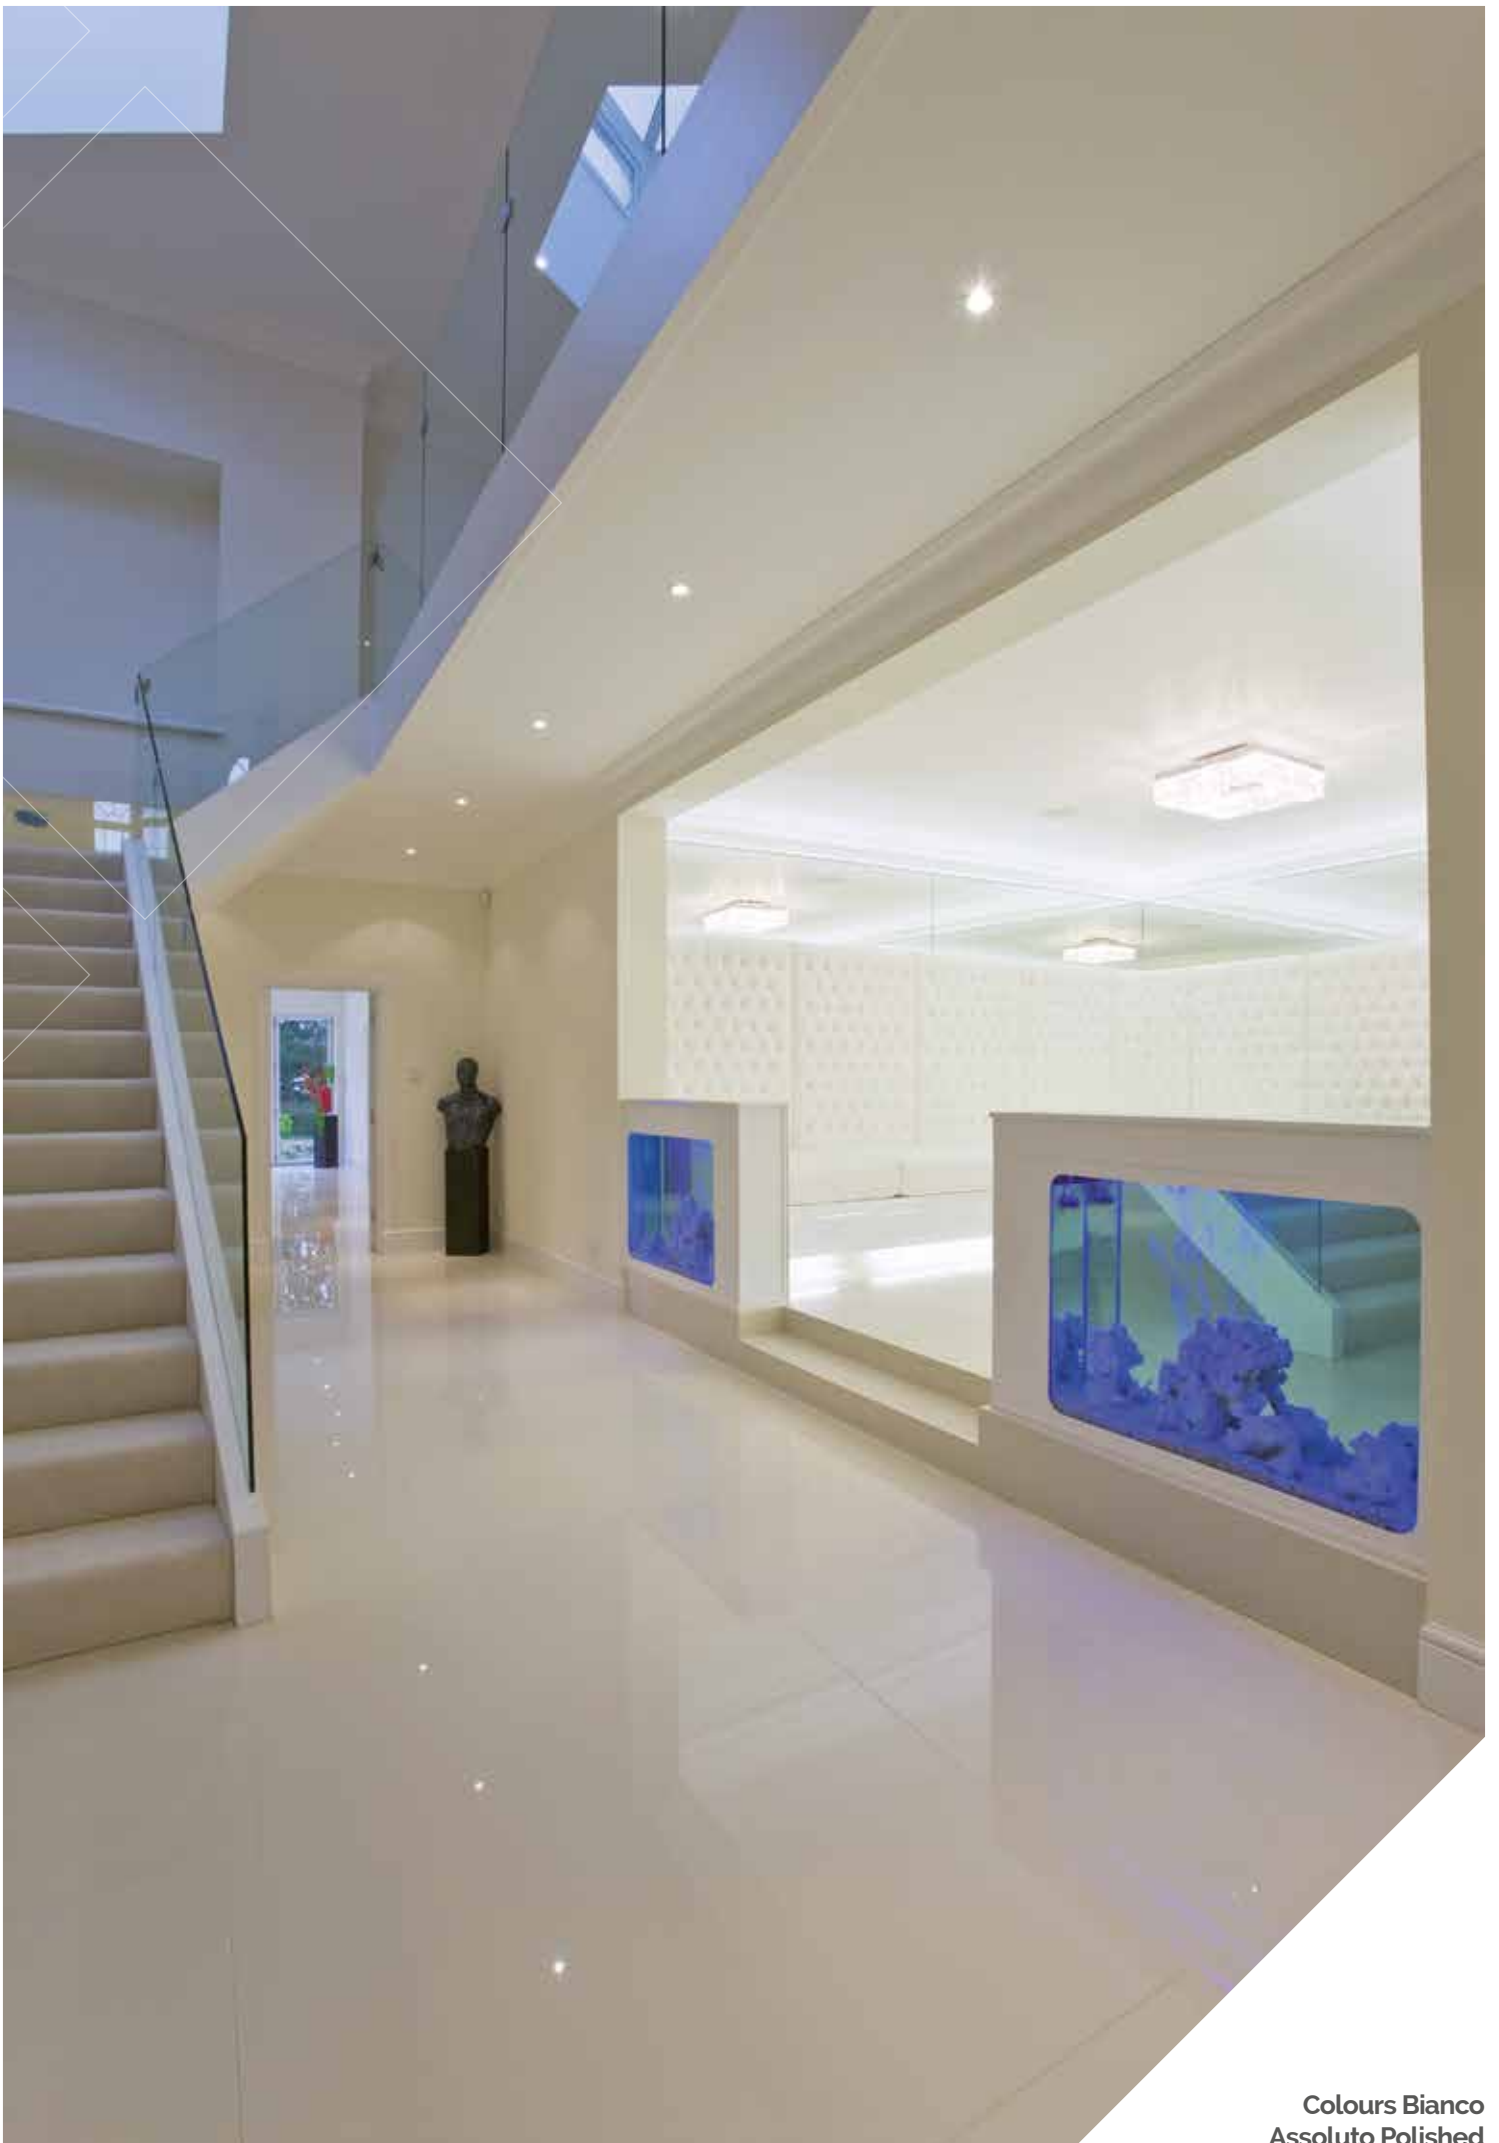

Plot Line Tortora
25x75cm

Step treads, skirtings & special pieces (for all)

Skirting
8x60cm

Gradone Straight
60x60cm

technical solutions

VogueCeramics 

technical solutions:

Practicality, versatility and resilience are the hallmarks of this range, specifically designed with the most demanding commercial and industrial landscapes in mind. Performance paired with style: an expressive colour palette and selection of finishes ideal for high footfall public areas.