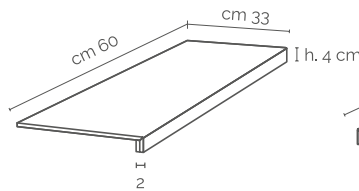

Decor pieces

Mosaic
6x6 (30x30cm)
On net

Mosaic
10x10 (30x30cm)
On net

Step treads, skirtings & special pieces

Bullnoses
9x60cm

Step Tread
30x60cm

Gradone Assemblato
60x33cm

Angolare Assemblato
60x33cm