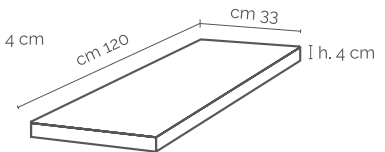

Angolare Assemblato
120x33cm