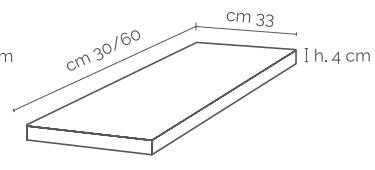

Lava Bacchetta
Alluminio
0.3x60cm

Lava Matita
Acciaio
0.3x60cm

Step treads, skirtings & special pieces

Bullnoses
9x30cm
9x45cm
9x60cm
9x40cm

Step Tread
30x30cm
40x40cm
30x60cm

Gradone Assemblato
30x33cm
33x60cm