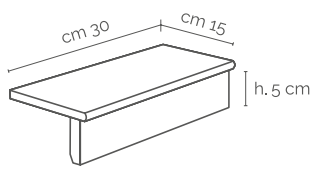

Step Glued Piece
15x30cm