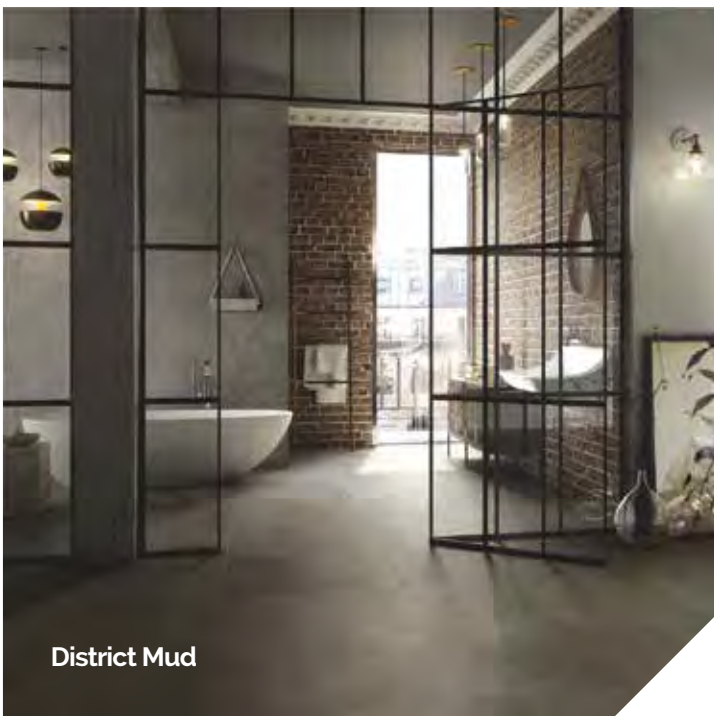

District Mud