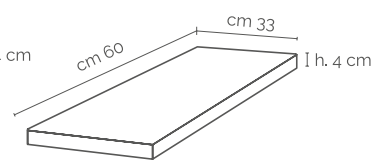

Decor pieces

Mosaic
6x6 (30x30cm)
On net

Mosaic
10x10 (30x30cm)
On net

Step treads, skirtings & special pieces

Bullnoses
9x60cm

Step Tread
30x60cm

Gradone Assemblato
60x33cm

Angolare Assemblato
60x33cm