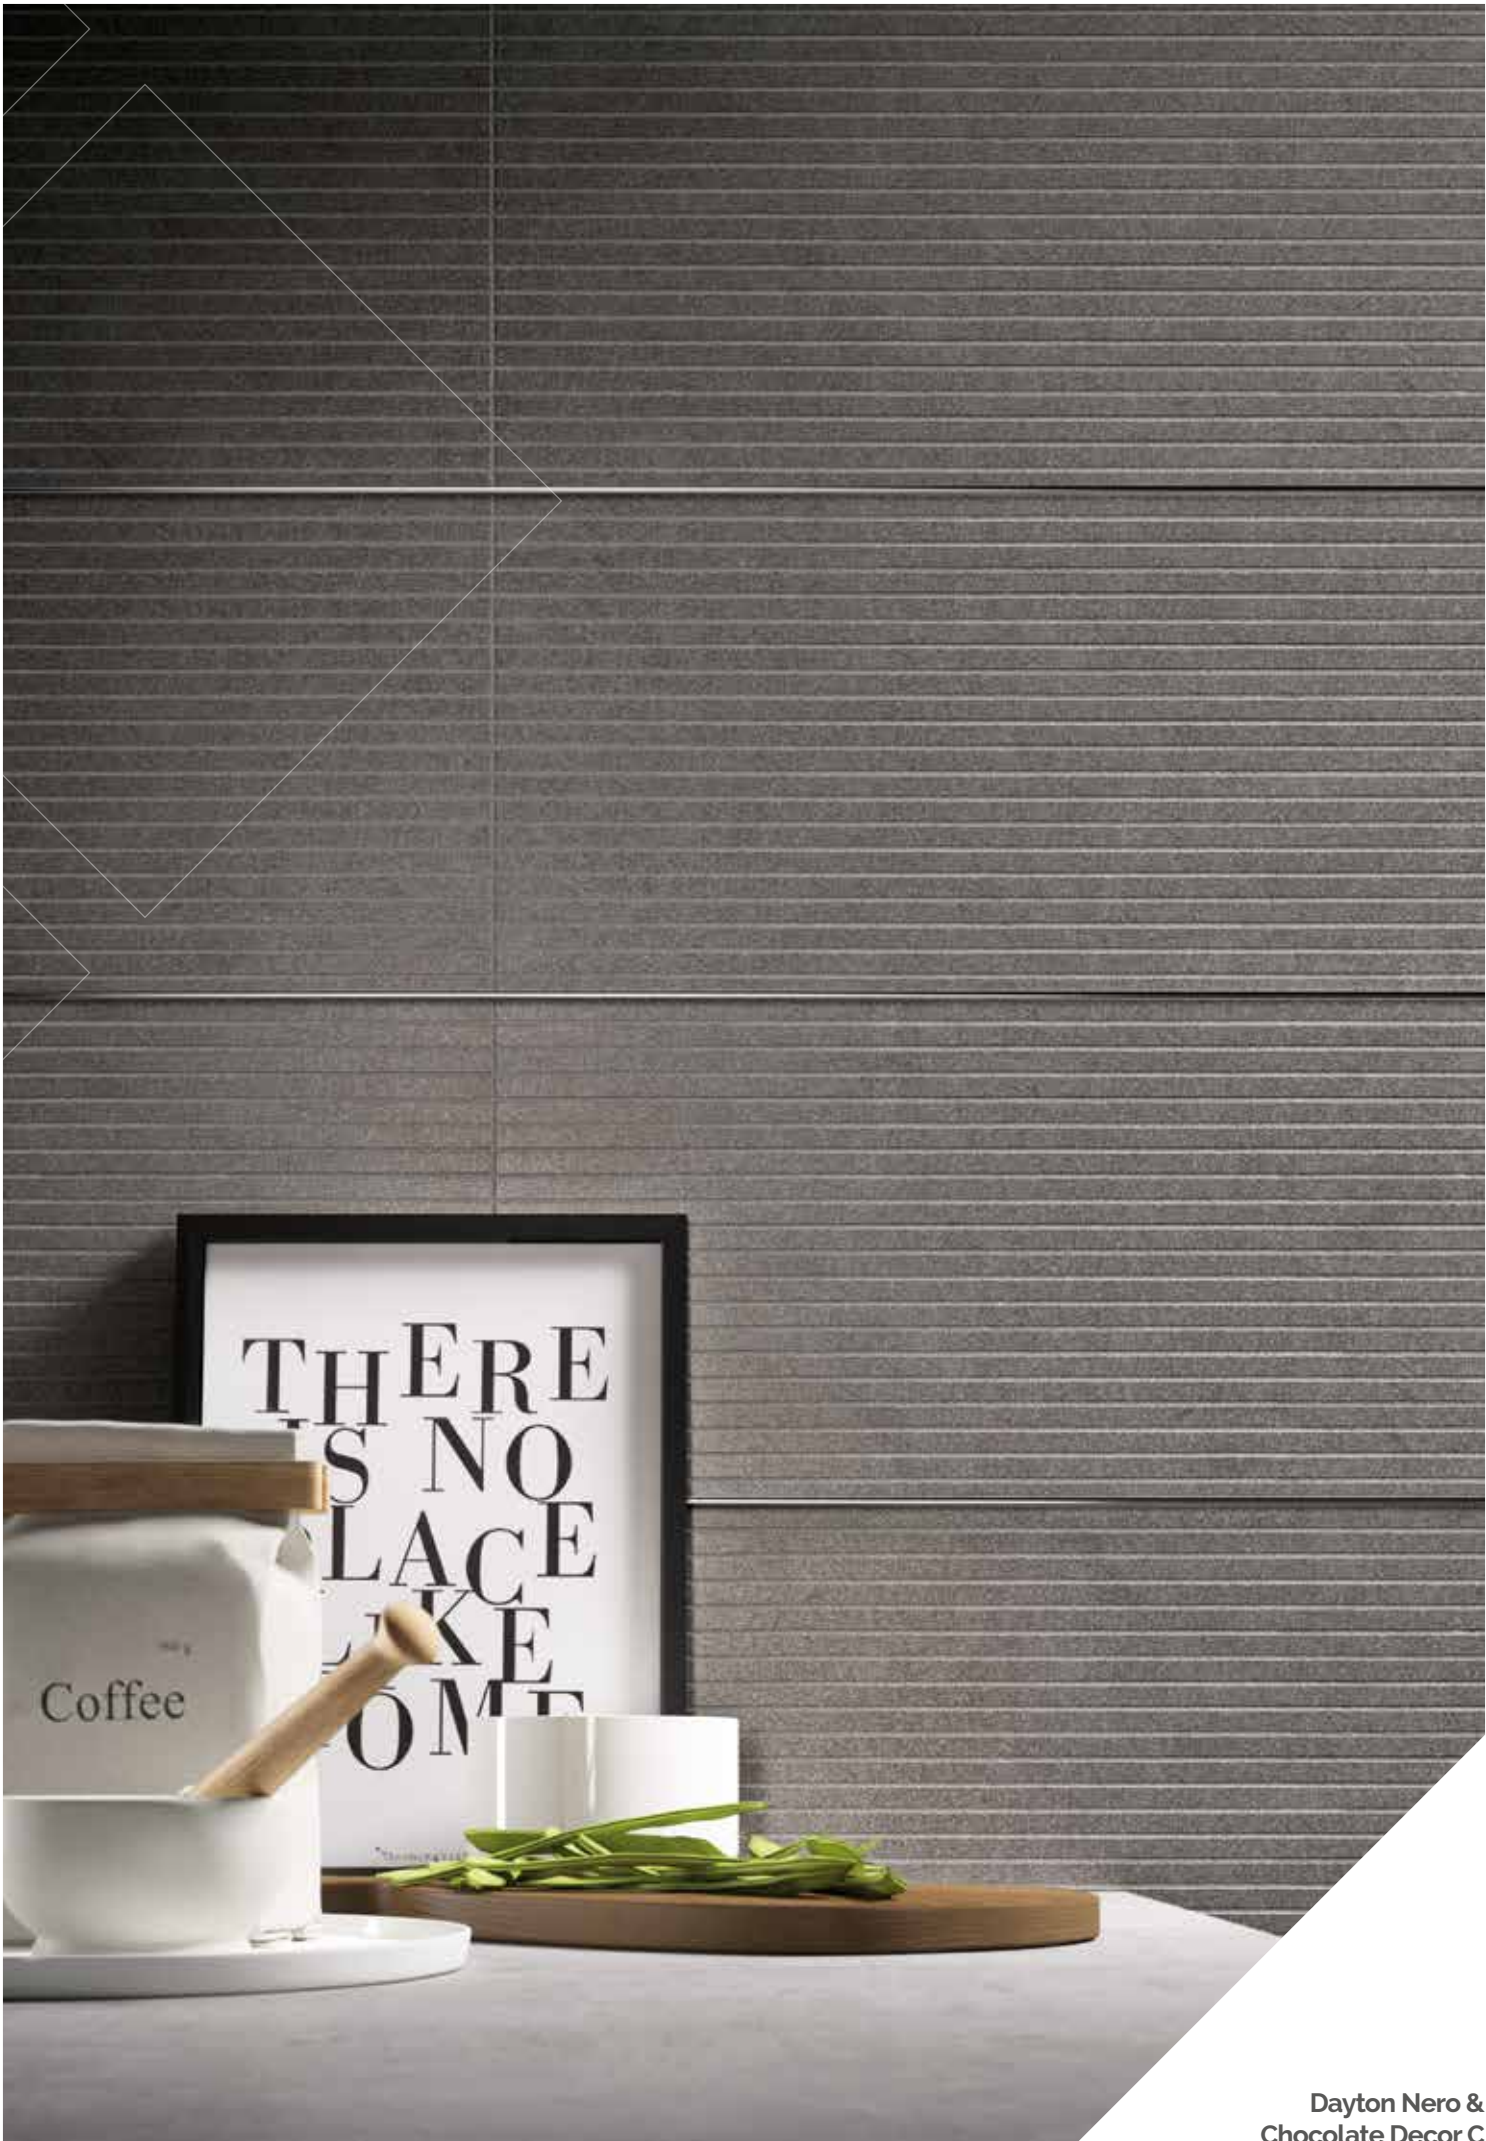

Titanio Esagona
40x35cm

Titanio Mosaico
30x30cm

Step treads, skirtings & special pieces

Battiscopa
7x60cm

dayton

VogueCeramics 

dayton:

This striking collection of rich, warm tones and statement-making additions is reminiscent of the opulence of ancient lands. The wide range offers countless design options to be used at home, or away.