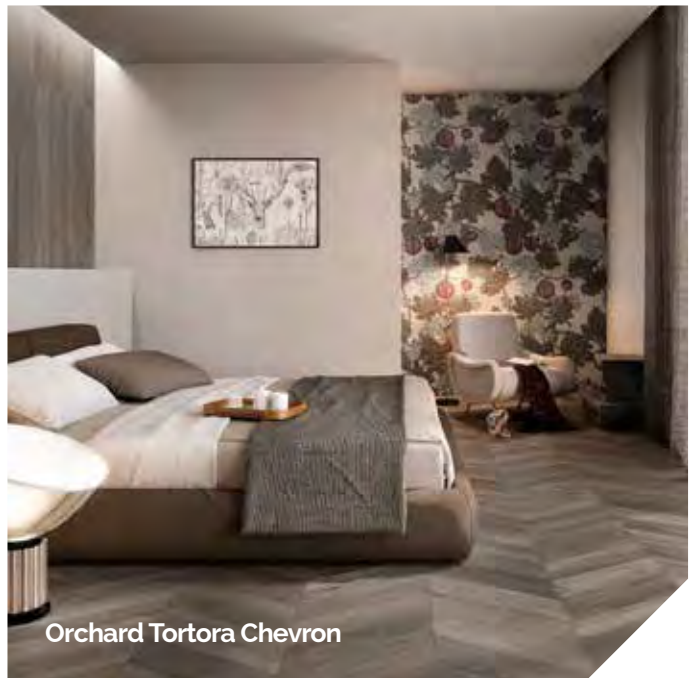

Orchard Tortora Chevron