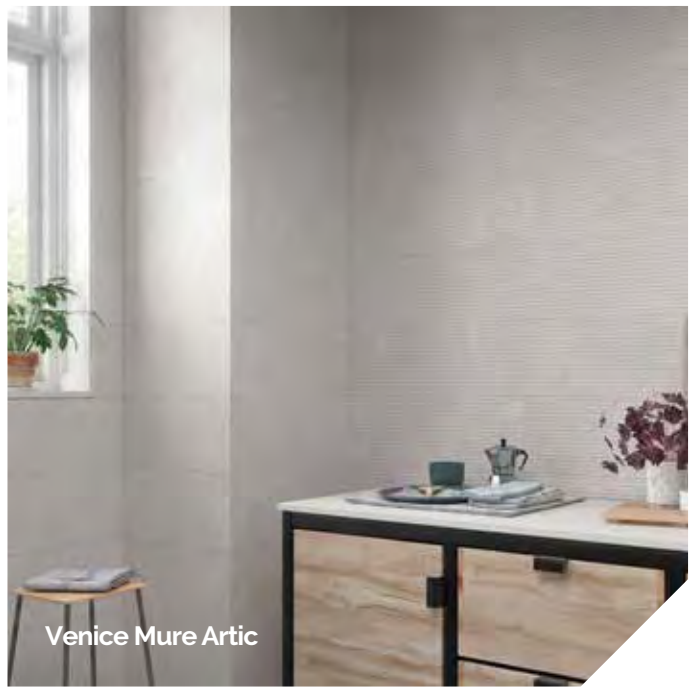

Venice Mure Artic