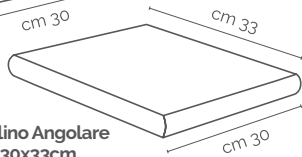

Scalino Angolare
30x33cm