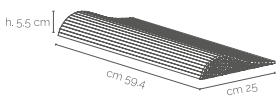

Step treads, skirtings & special pieces

9660 Pool Wave
60x25cm