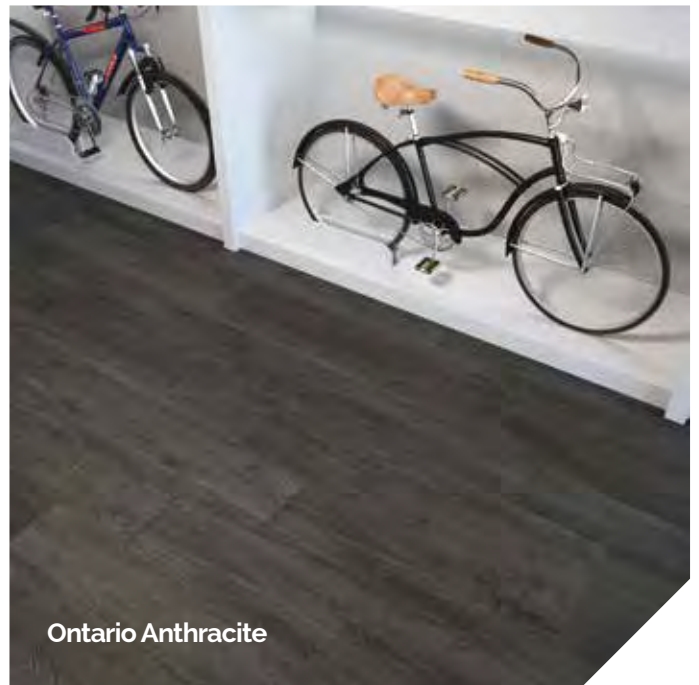

Ontario Anthracite