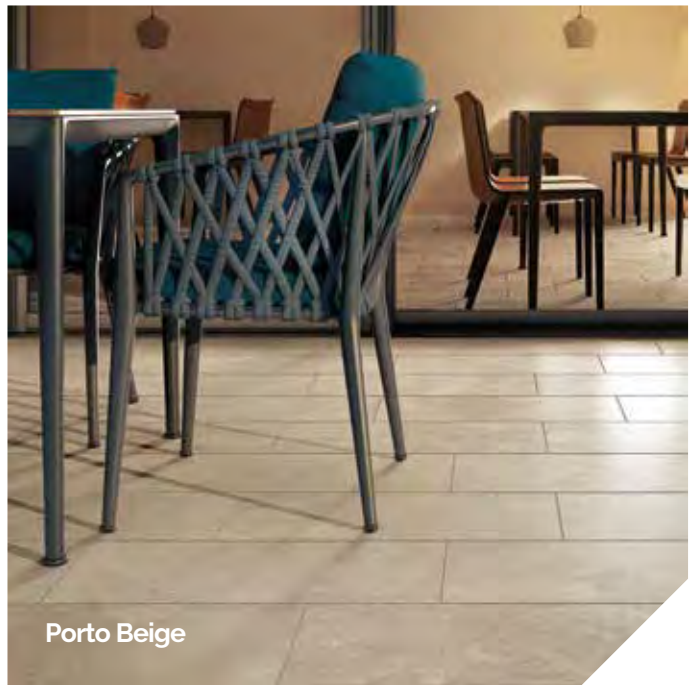

Porto Beige