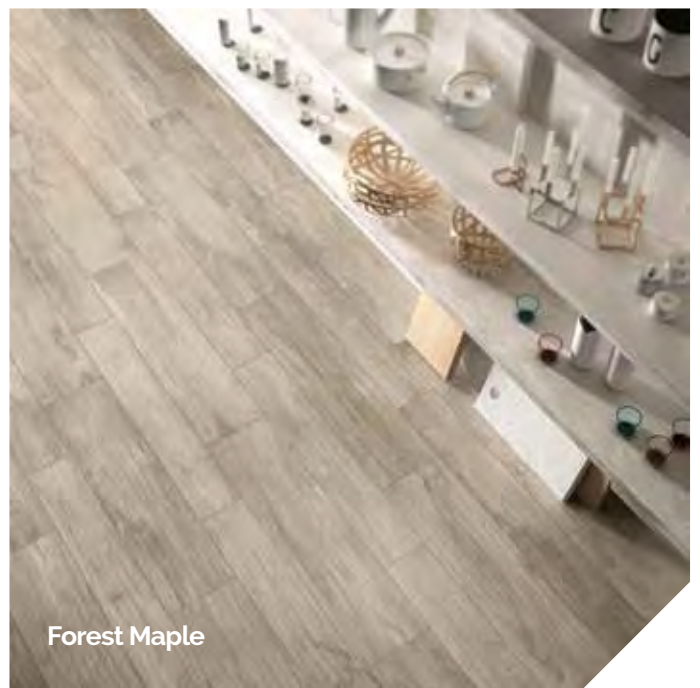

Forest Maple