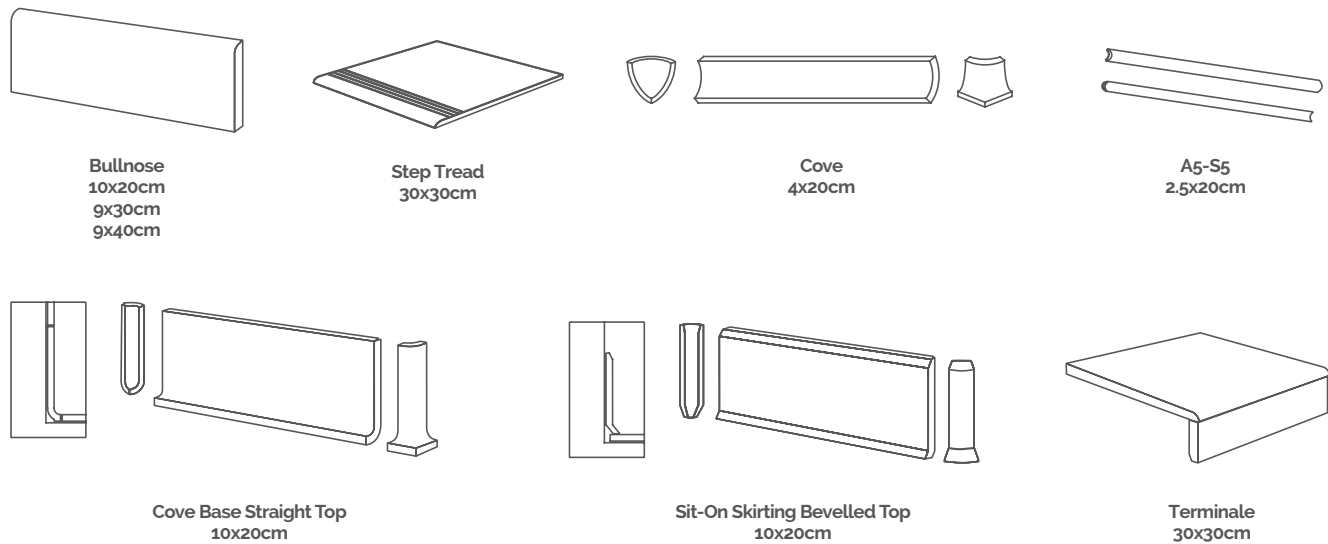

Thickness

8mm 8mm 8mm 8mm 8mm 9mm

◆ Natural ◆ Lucida

* 11mm and 14mm thicknesses are available in selected colours and sizes

Plain

Step treads, skirtings & special pieces

Granite EVO Chicago

Granite EVO sizes (cm)