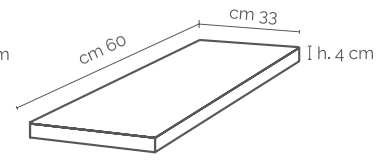

Angolare Assemblato
60x33cm