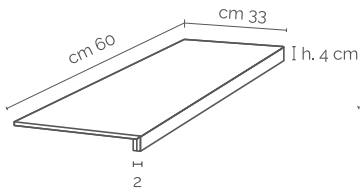

Gradone Assemblato
60x33cm