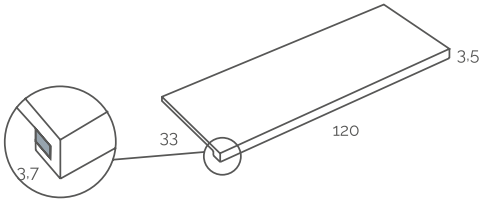

Gradino Costa Retta 120
3x33x120cm