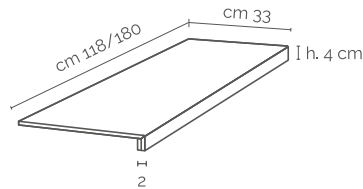

Gradone Assemblato
118x33cm
176x33cm
180x33cm