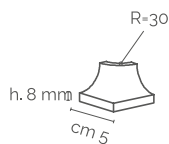

Art. 9834
5x5x2cm