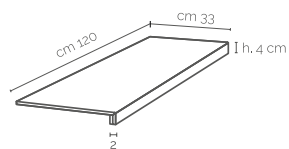

Listone 2
20x120cm
Available in all
Colours

Listone 3
20x120cm
Available in all
Colours

Chevron A
31x29.5cm
Available in all
Colours. On net

Chevron B
17x50cm
Available in all
Colours.

Step treads, skirtings & special pieces