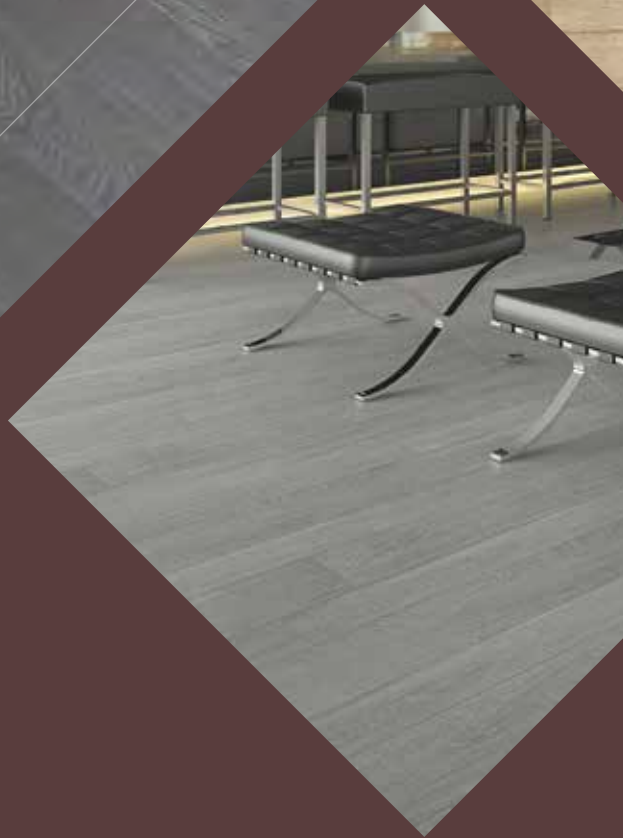

VogueCeramics