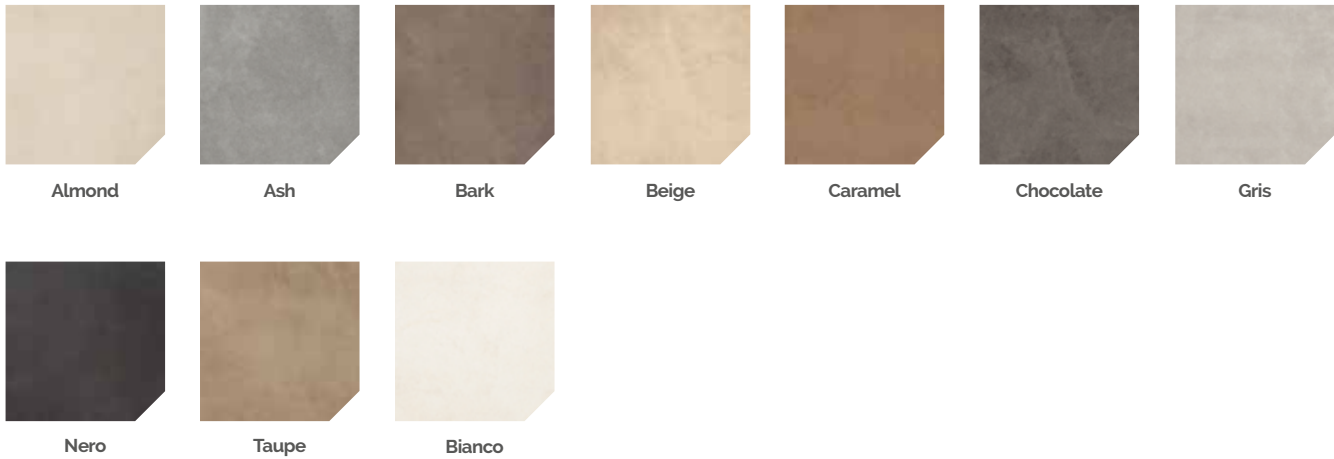

Sizes (cm)

Finishes

Thickness

9mm	9mm 8mm	9mm	10mm 9mm	9mm	10mm	10mm 4.9mm	9mm 4.9mm

◆ Natural Rg   ◆ Lappato

* 30x30cm, 30x60cm, 45x45cm: Non rectified. Not available in Lappato finish and only available in Ash, Nero, Gris, Almond, Bianco & Beige

Plain