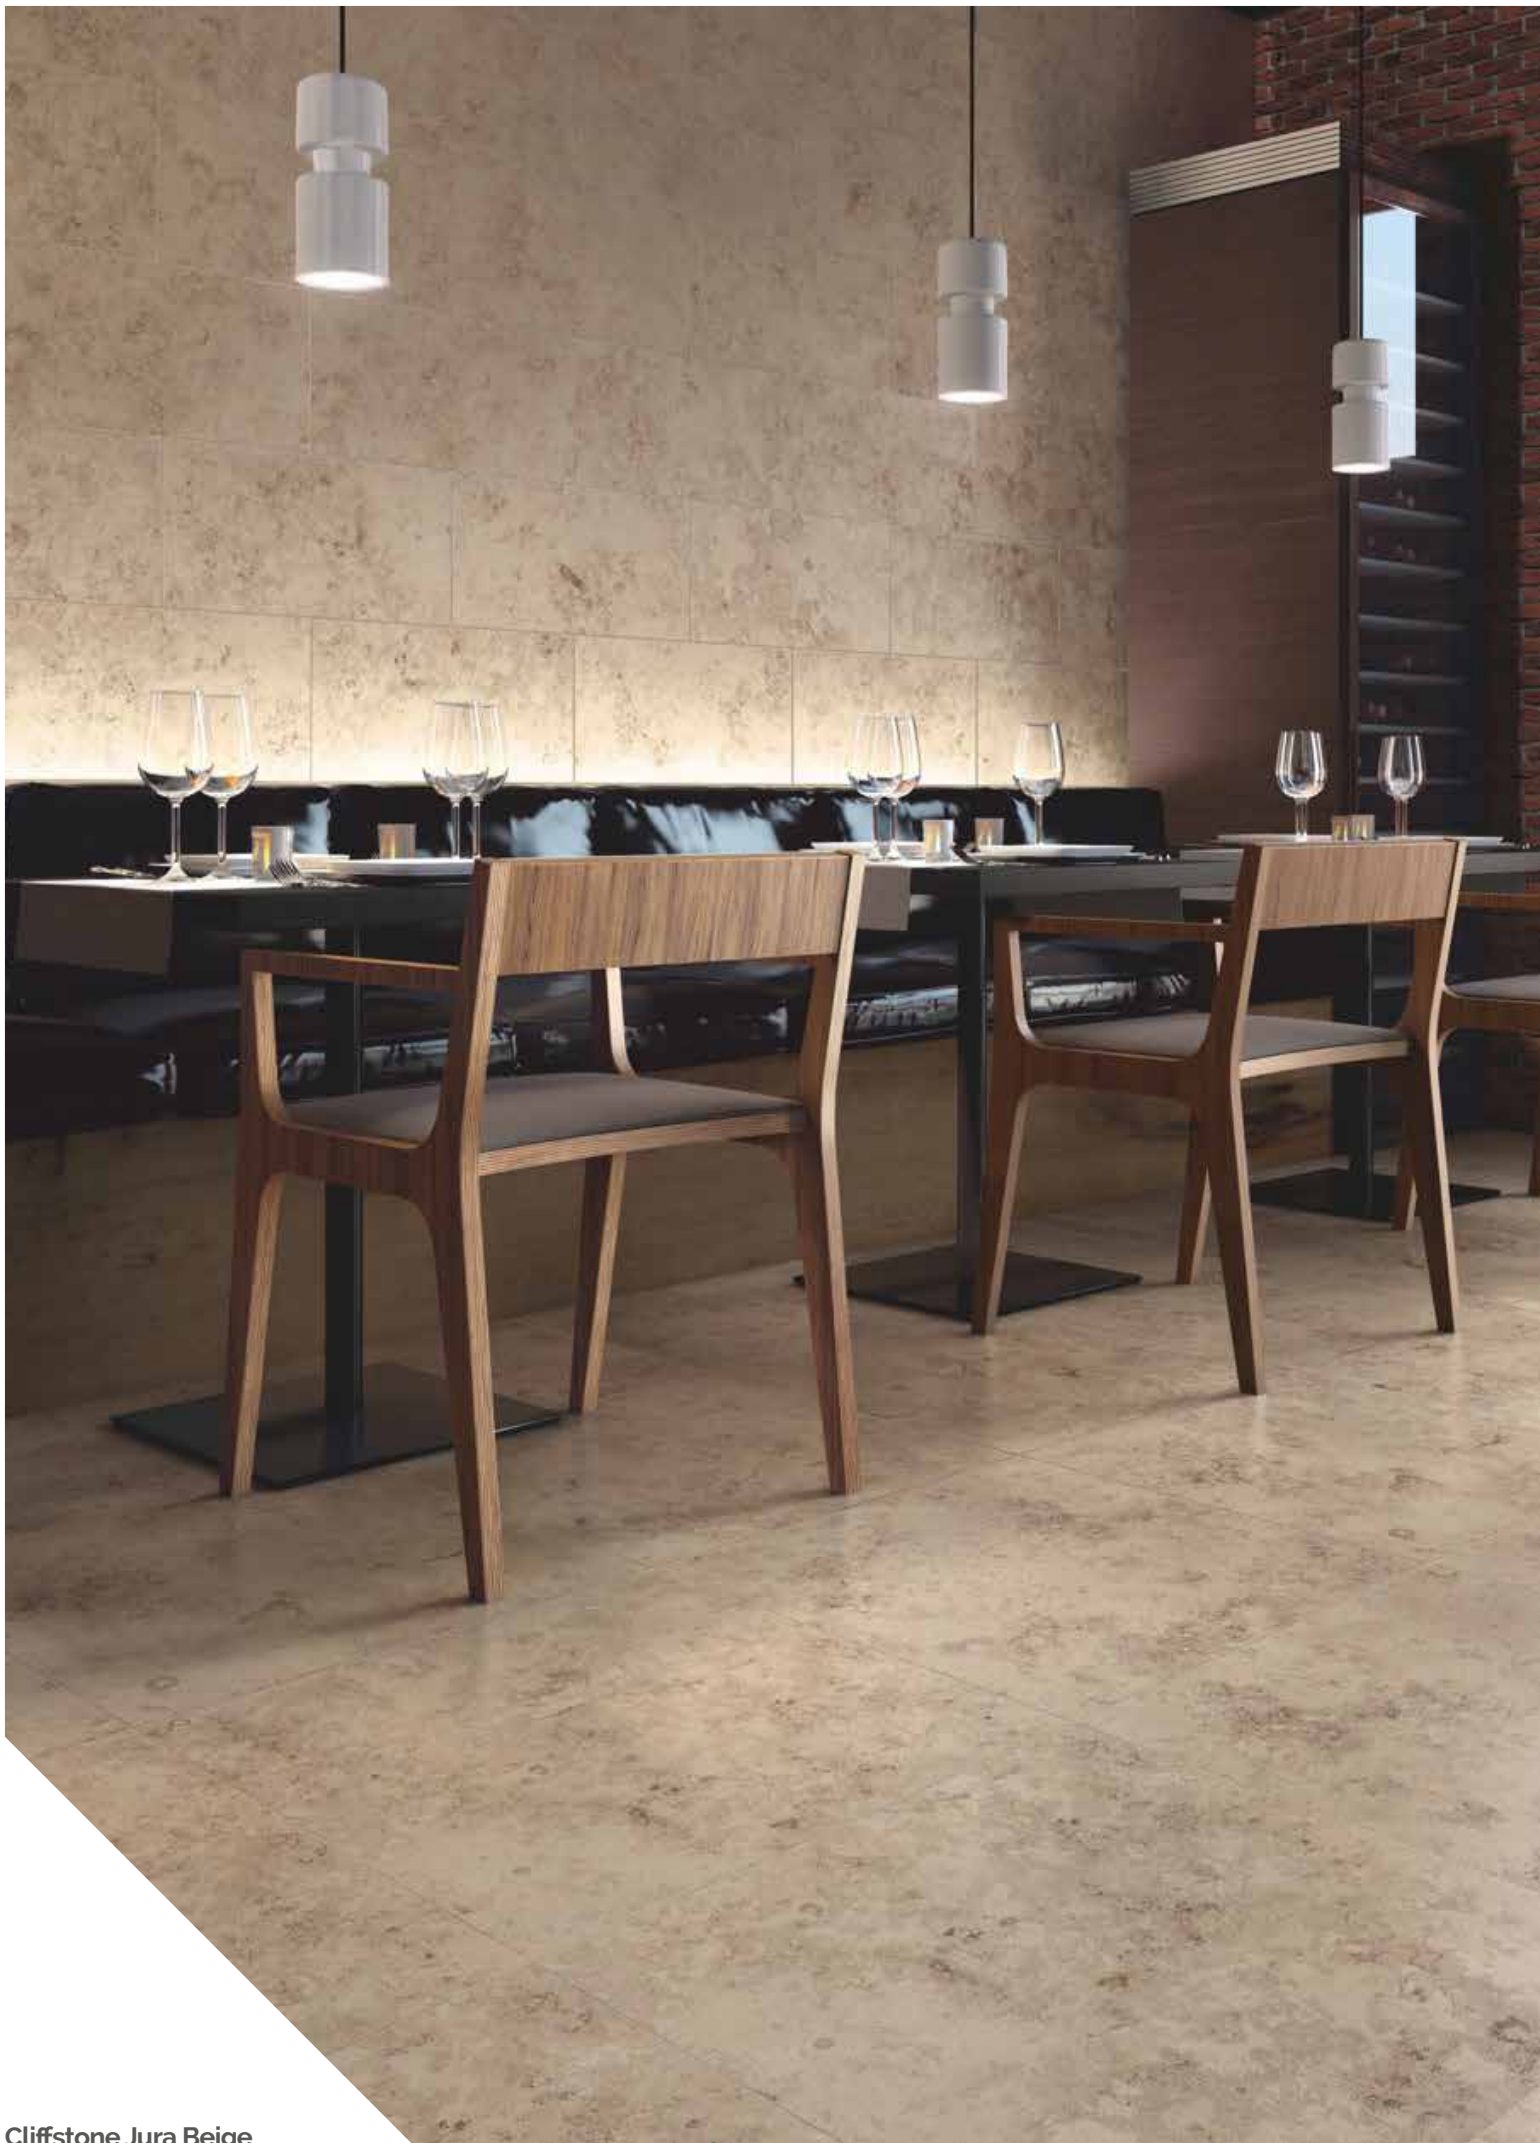

Bullnoses
9x60cm

Step Tread
30x60cm

Gradone Assemblato
120x33cm

Angolare Assemblato
120x33cm

cliffstone

VogueCeramics 

cliffstone:

A staple of any designer's armoury, Cliffstone is an all-purpose interpretation of its natural counterpart. Its distinctive textural details suggest a rugged charm, balanced with the clean symmetry and colour palette of today's most sought after schemes.