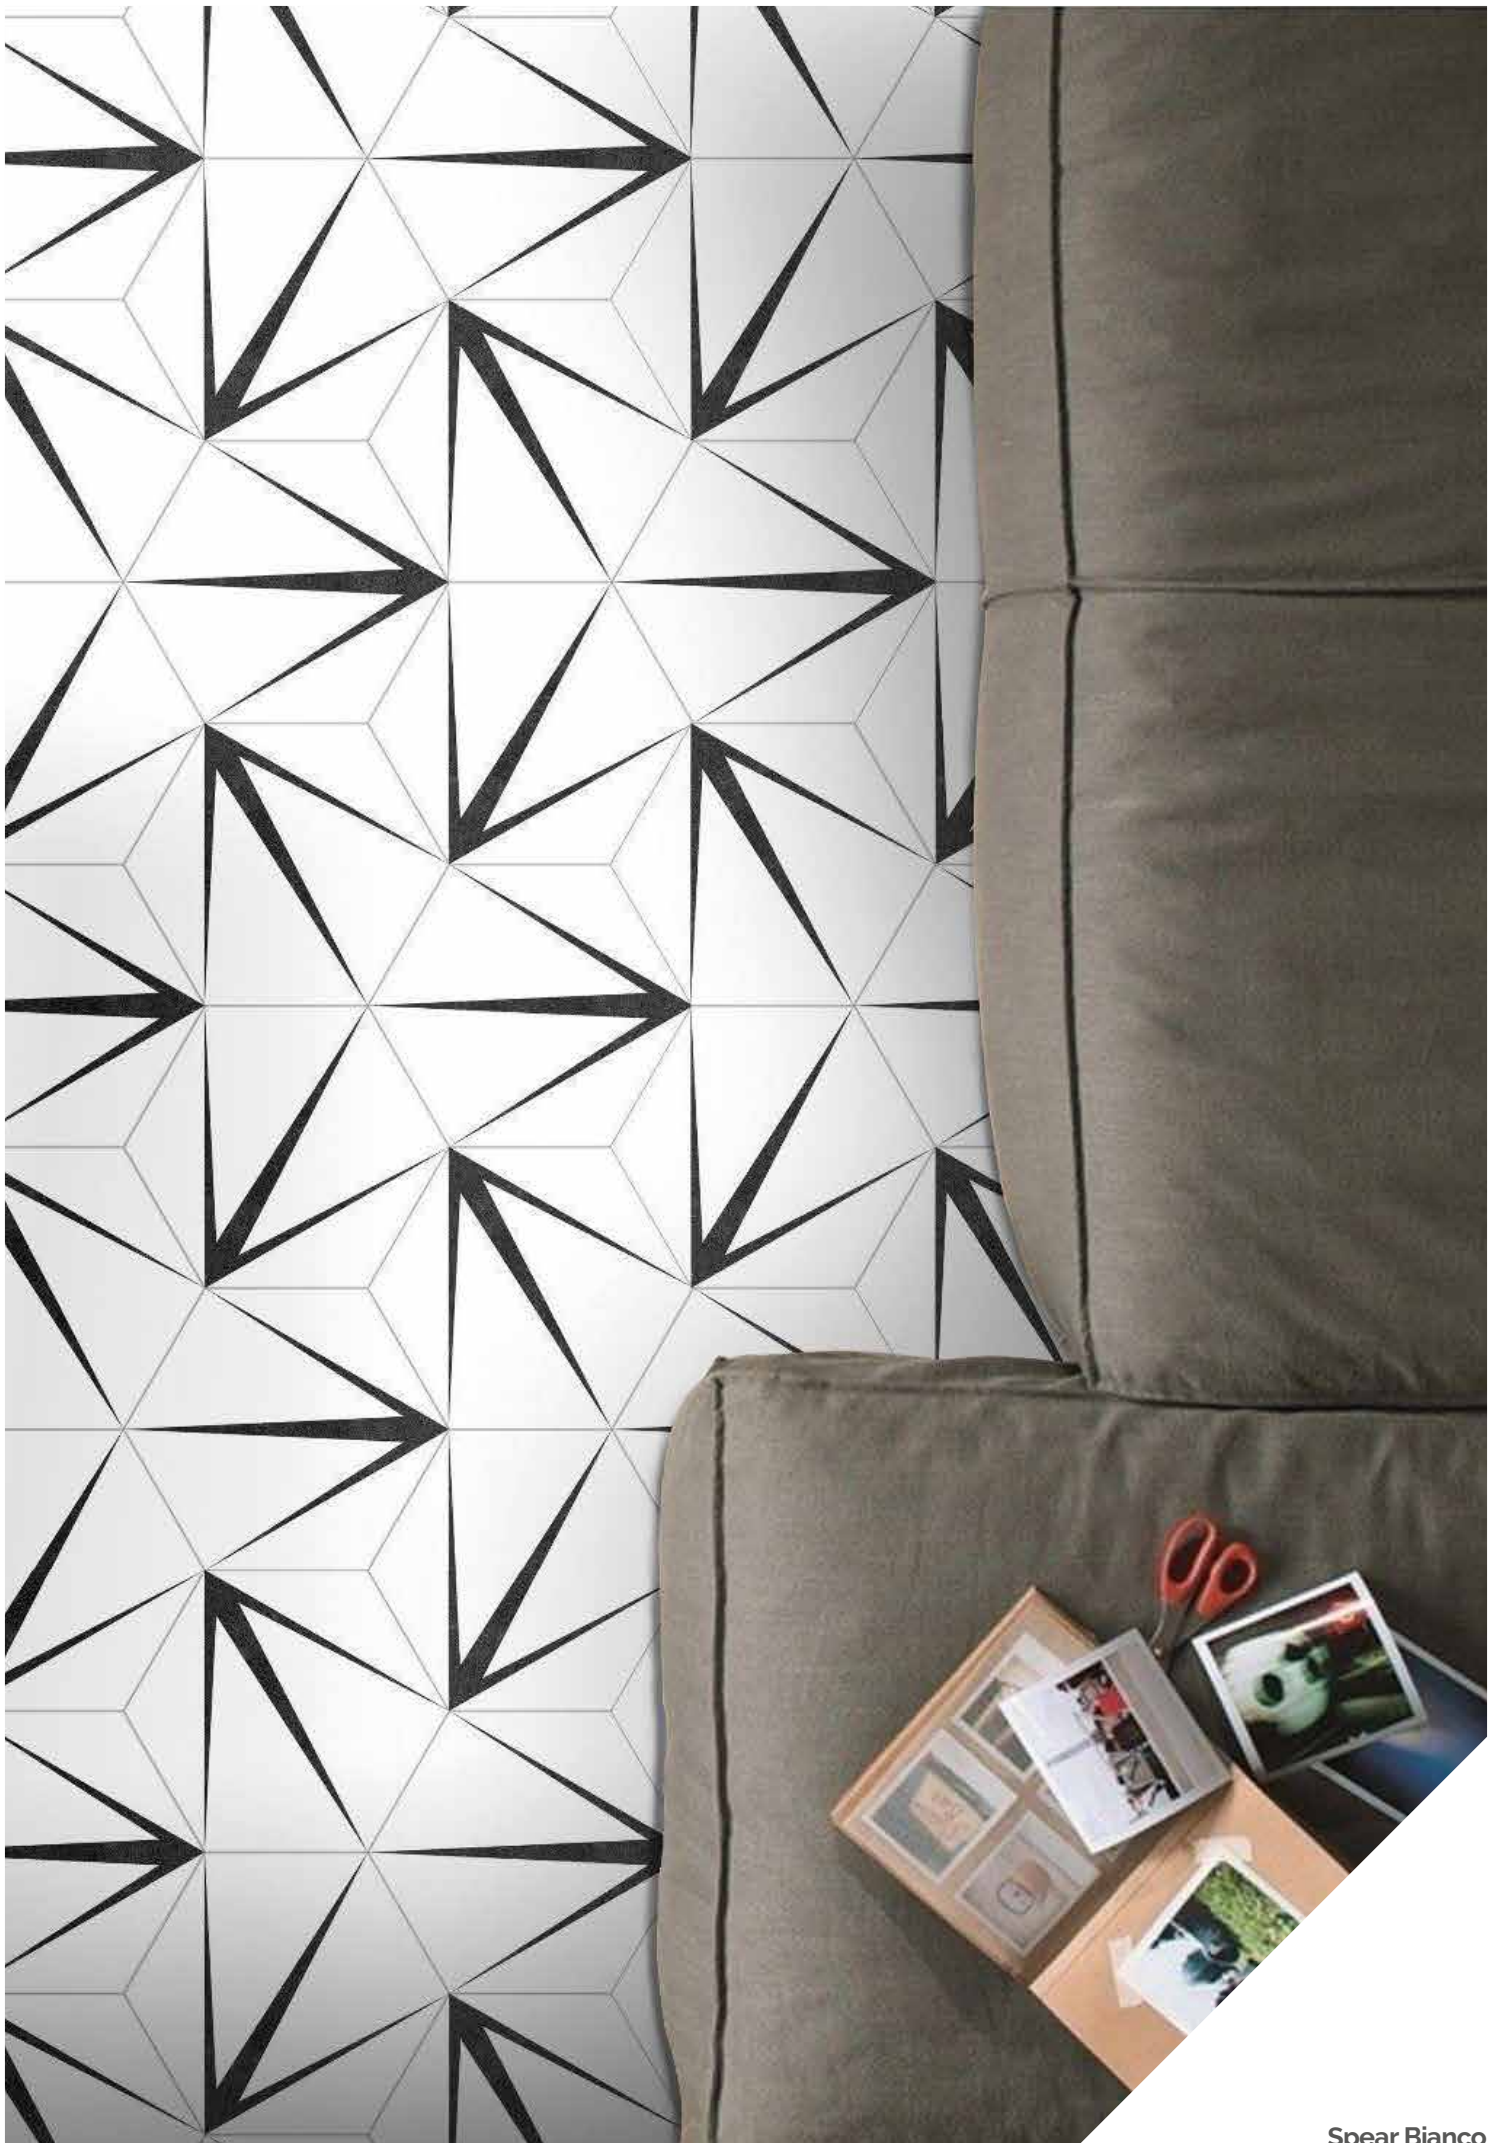

Kaleidoscope Multi