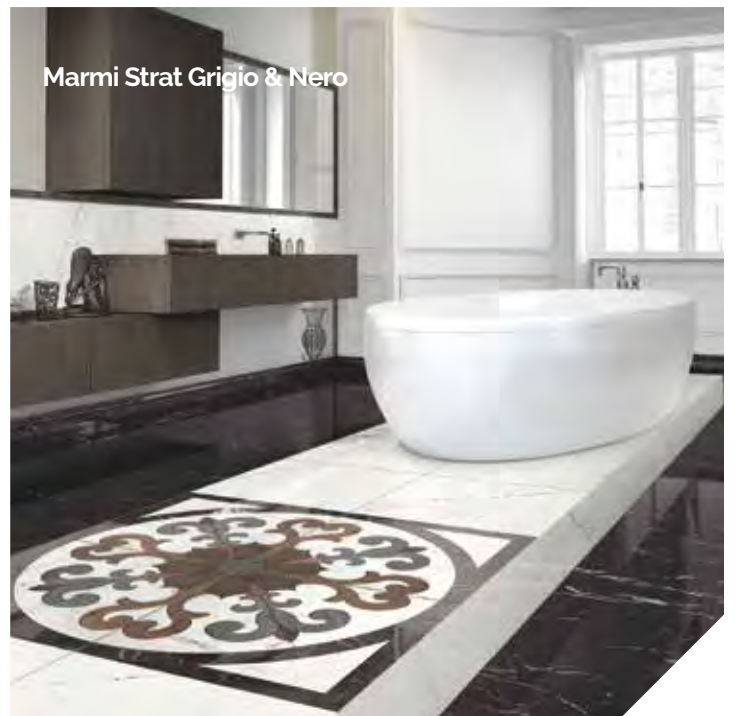

Onyx

marni & marni XL

VogueCeramics 

marmi:

This latest-generation stoneware offers the opulence and glorious surface detail of marble on a grand scale. Mesmerising textures with more than 30 colour selections, in standard and larger profiles. Beautiful and timeless.

Marmi Trav Moka

Marmi Trav Beige
& Quadrotte C

Marmi XL Titan

Marmi XL Strat Grigio & Anthracite

Marmi Strat Grigio & Nero

Marmi sizes (cm)

Ageo	◆◆	◆◆	◆◆	◆◆	◆◆
Bardiglio Bianco	◆◆	◆◆	◆◆	◆◆	◆◆
Imperial Grey	◆◆	◆◆	◆◆	◆◆	◆◆
Bambu	◆◆	◆◆	◆◆	◆◆	◆◆
Argen	◆◆	◆◆	◆◆	◆◆	◆◆
Karsi	◆◆	◆◆	◆◆	◆◆	◆◆
Carnival	◆◆	◆◆	◆◆	◆◆	◆◆
Crema	◆◆	◆◆	◆◆	◆◆	◆◆
Terra	◆◆	◆◆	◆◆	◆◆	◆◆
Anthracite	◆◆	◆◆	◆◆	◆◆	◆◆
Angelina	◆◆	◆◆	◆◆	◆◆	◆◆
Nero	◆◆	◆◆	◆◆	◆◆	◆◆
Silver	◆◆	◆◆	◆◆	◆◆	◆◆
Tortora	◆◆	◆◆	◆◆	◆◆	◆◆
Marfil	◆◆	◆◆	◆◆	◆◆	◆◆
Emperor	◆◆	◆◆	◆◆	◆◆	◆◆
Strat Grigio	◆◆	◆◆	◆◆	◆◆	◆◆
Strat Oro	◆◆	◆◆	◆◆	◆◆	◆◆
Trav Bianco	◆◆	◆◆	◆◆	◆◆	◆◆
Trav Beige	◆◆	◆◆	◆◆	◆◆	◆◆
Trav Moka	◆◆	◆◆	◆◆	◆◆	◆◆
Trav Noce	◆◆	◆◆	◆◆	◆◆	◆◆
Trav Romeo	◆◆	◆◆	◆◆	◆◆	◆◆
Titan	◆◆	◆◆	◆◆	◆◆	◆◆
Trav Santi	◆◆	◆◆	◆◆	◆◆	◆◆
Verde	◆◆	◆◆	◆◆	◆◆	◆◆
Zebera	◆◆	◆◆	◆◆	◆◆	◆◆