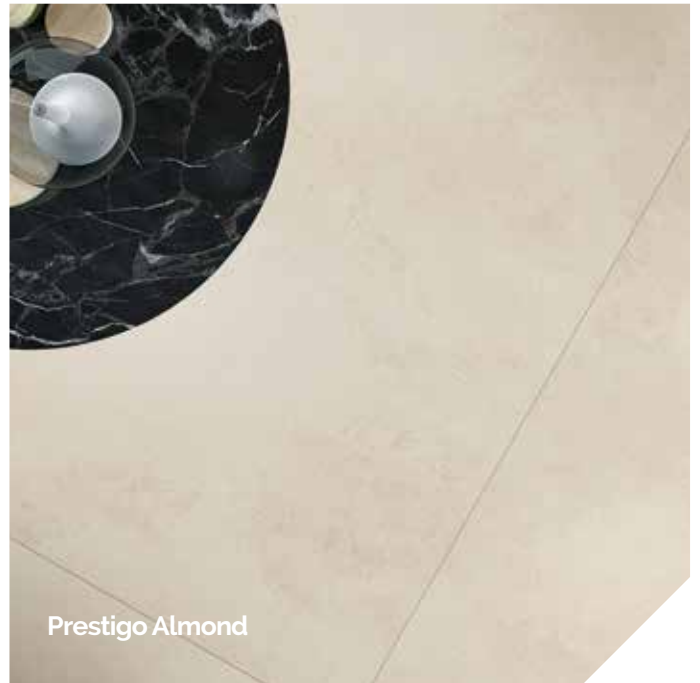

Prestigo Almond