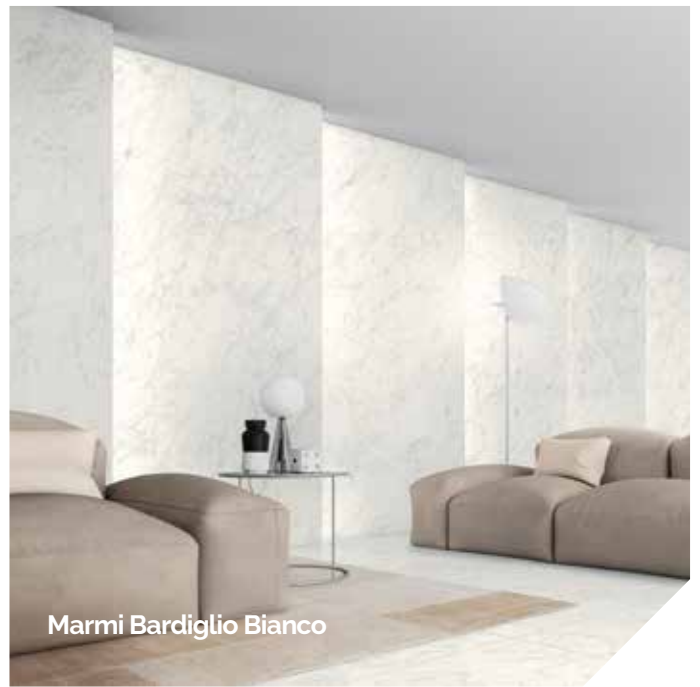

Decor pieces

Blue Falls
120x240cm

Diagonal
120x240cm

Optical
120x240cm

Round Square
120x240cm

Golden Paint
120x240cm

marmi

Marmi Bardiglio Bianco