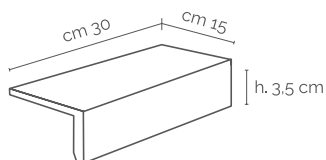

Terminale Unico
15x30cm Pressed Single
Piece Step Tread