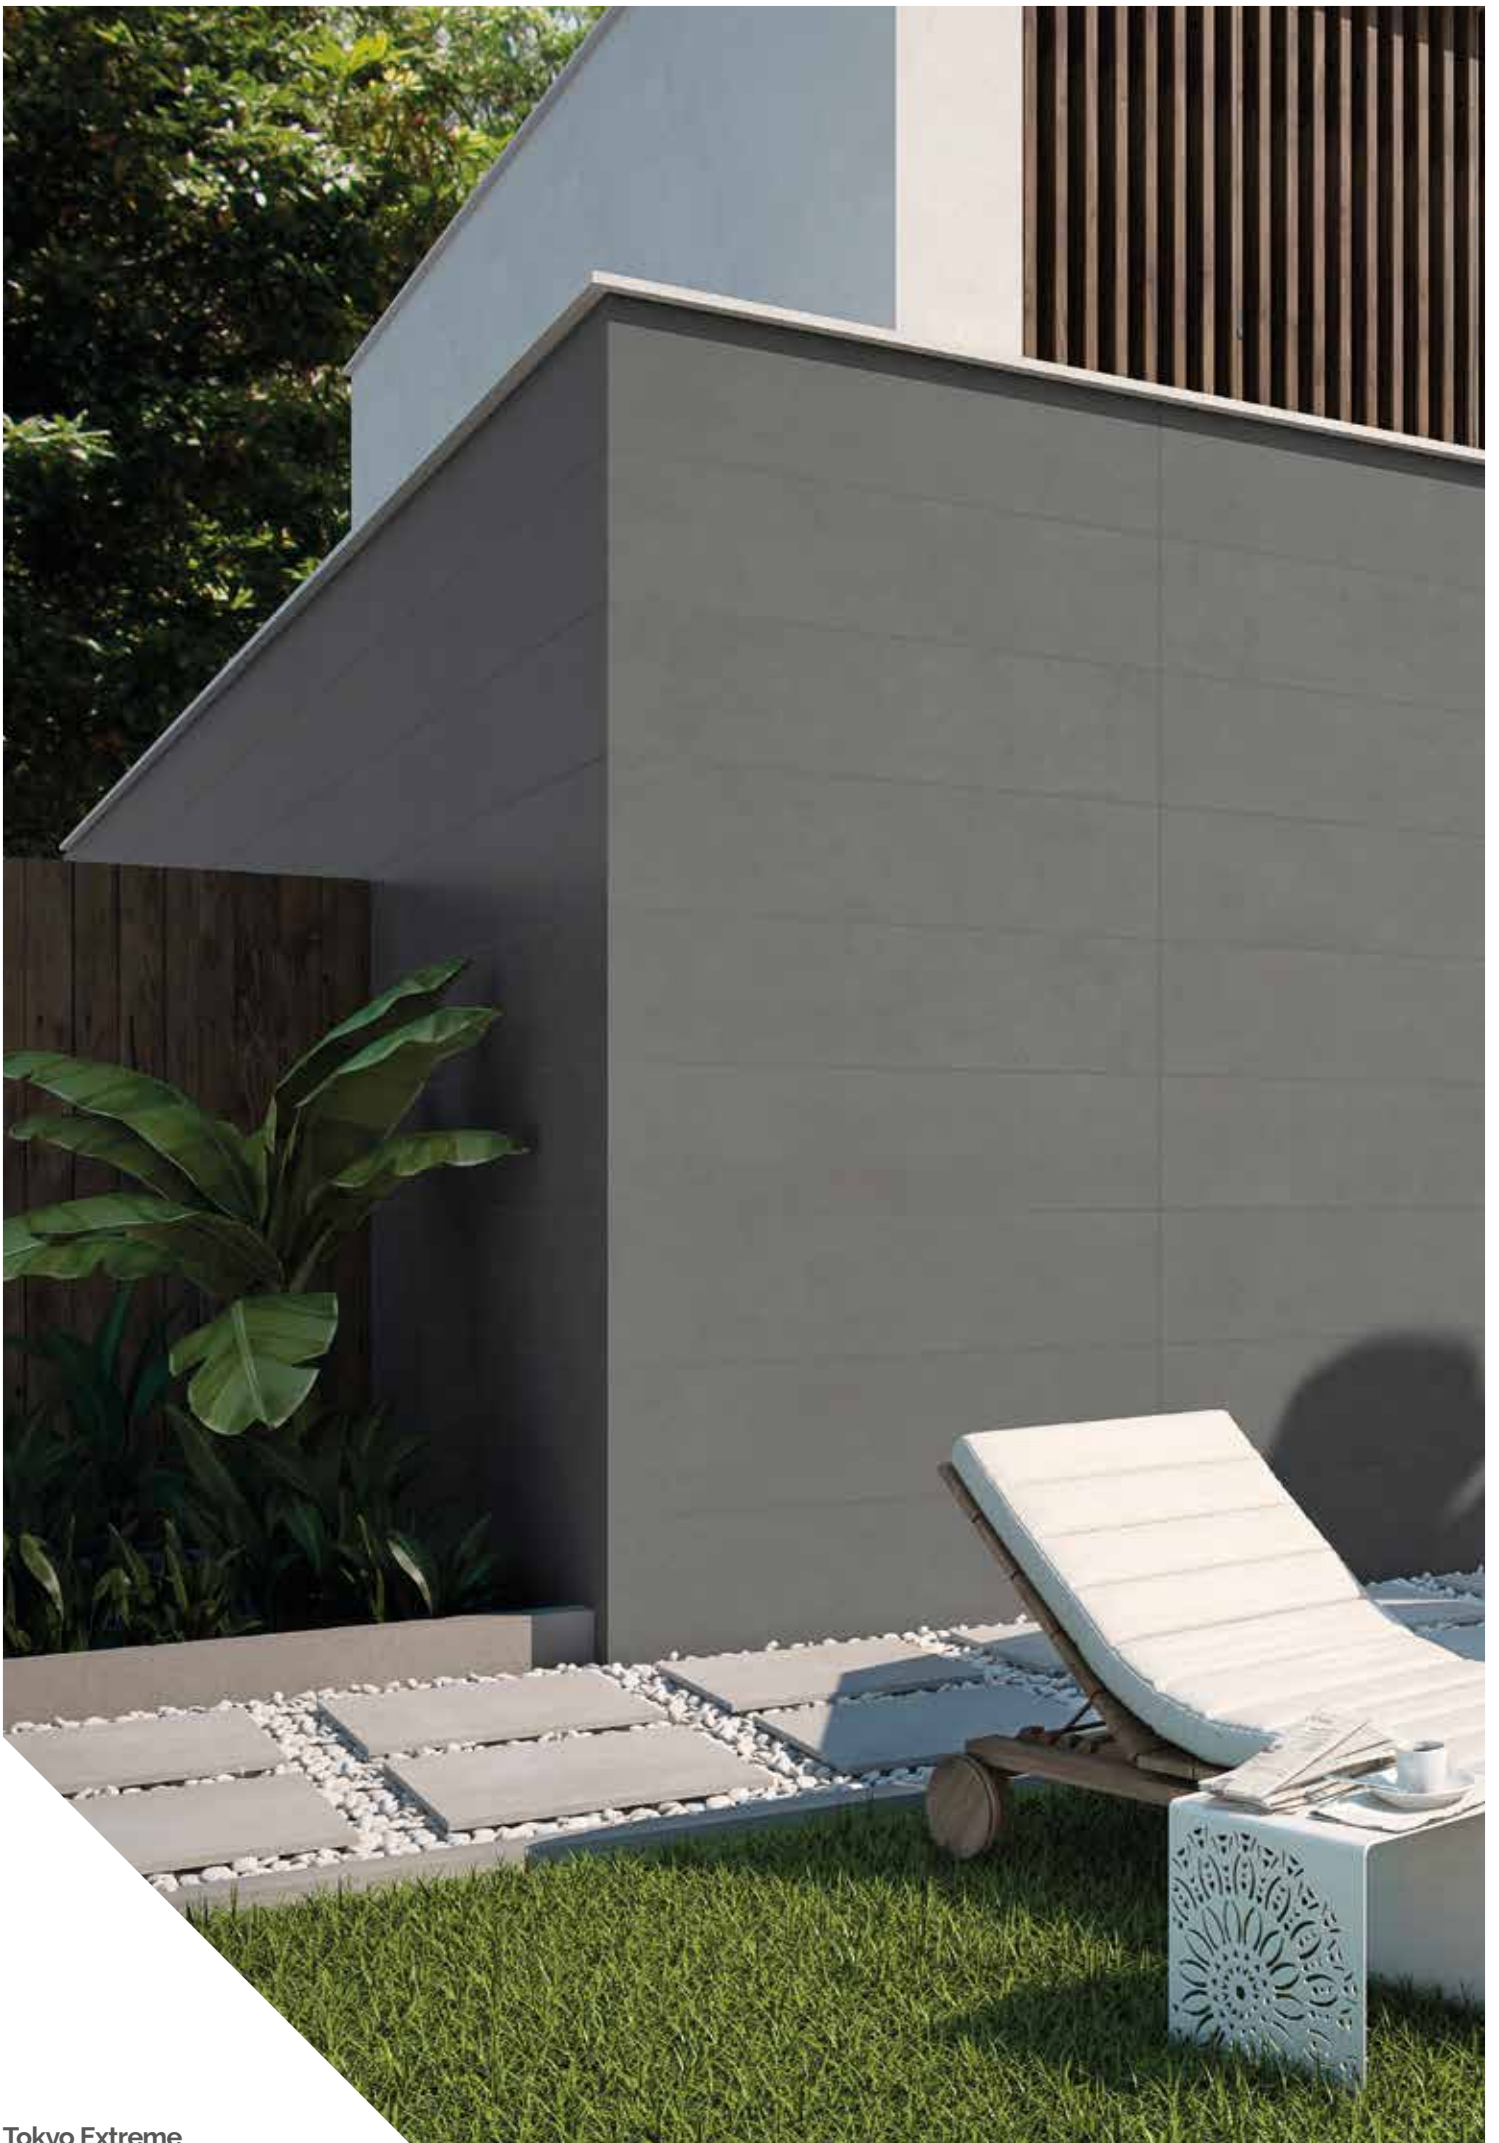

Tokyo Extreme