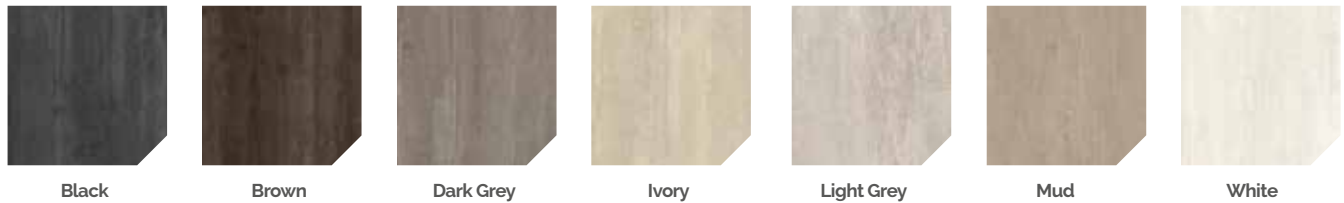

Plain

Black   Brown   Dark Grey   Ivory   Light Grey   Mud   White

Step treads, skirtings & special pieces