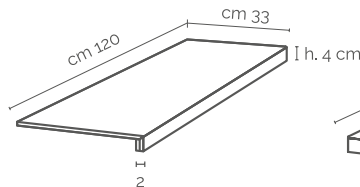

Gradone Assemblato
60x33cm