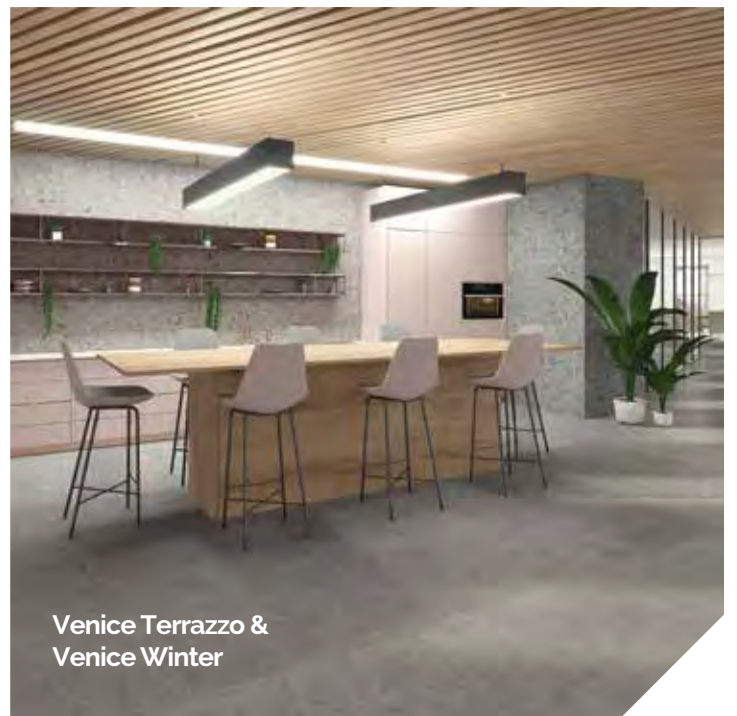

Venice Terrazzo &
Venice Winter