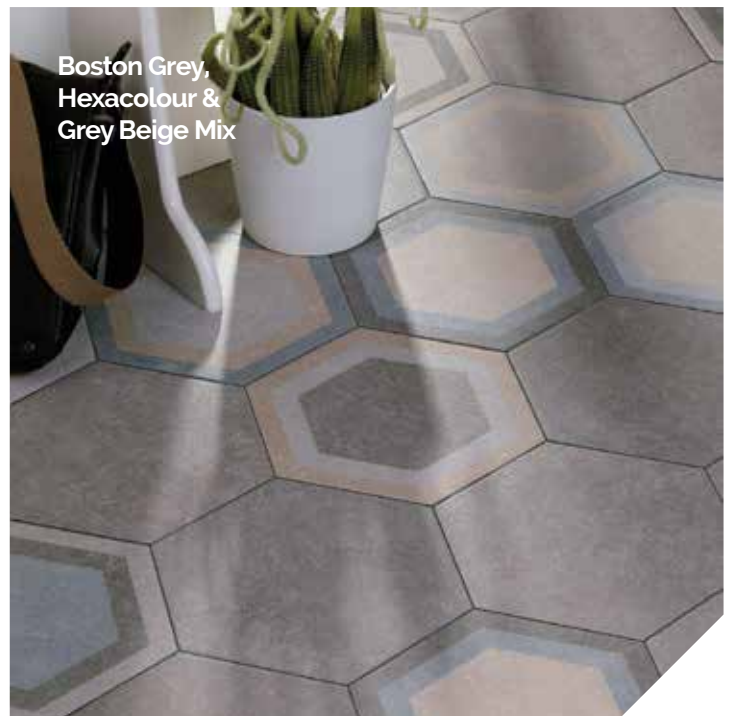

Nero

Bianco

boston

Boston Grey Cube

Boston Grey &
Decor Mixes

Boston Grey,
Hexacolor &
Grey Beige Mix

Sizes (cm)

Finishes