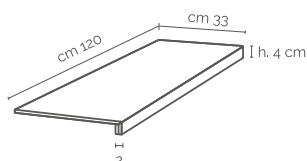

Decor pieces

Chevron
14.6x50cm

Listelli
30x30cm

Quadrotte
30x30cm

Step treads, skirtings & special pieces

Angolare Assemblato
120x33cm

Bullnose
9x120cm

Gradone Assemblato
120x33cm