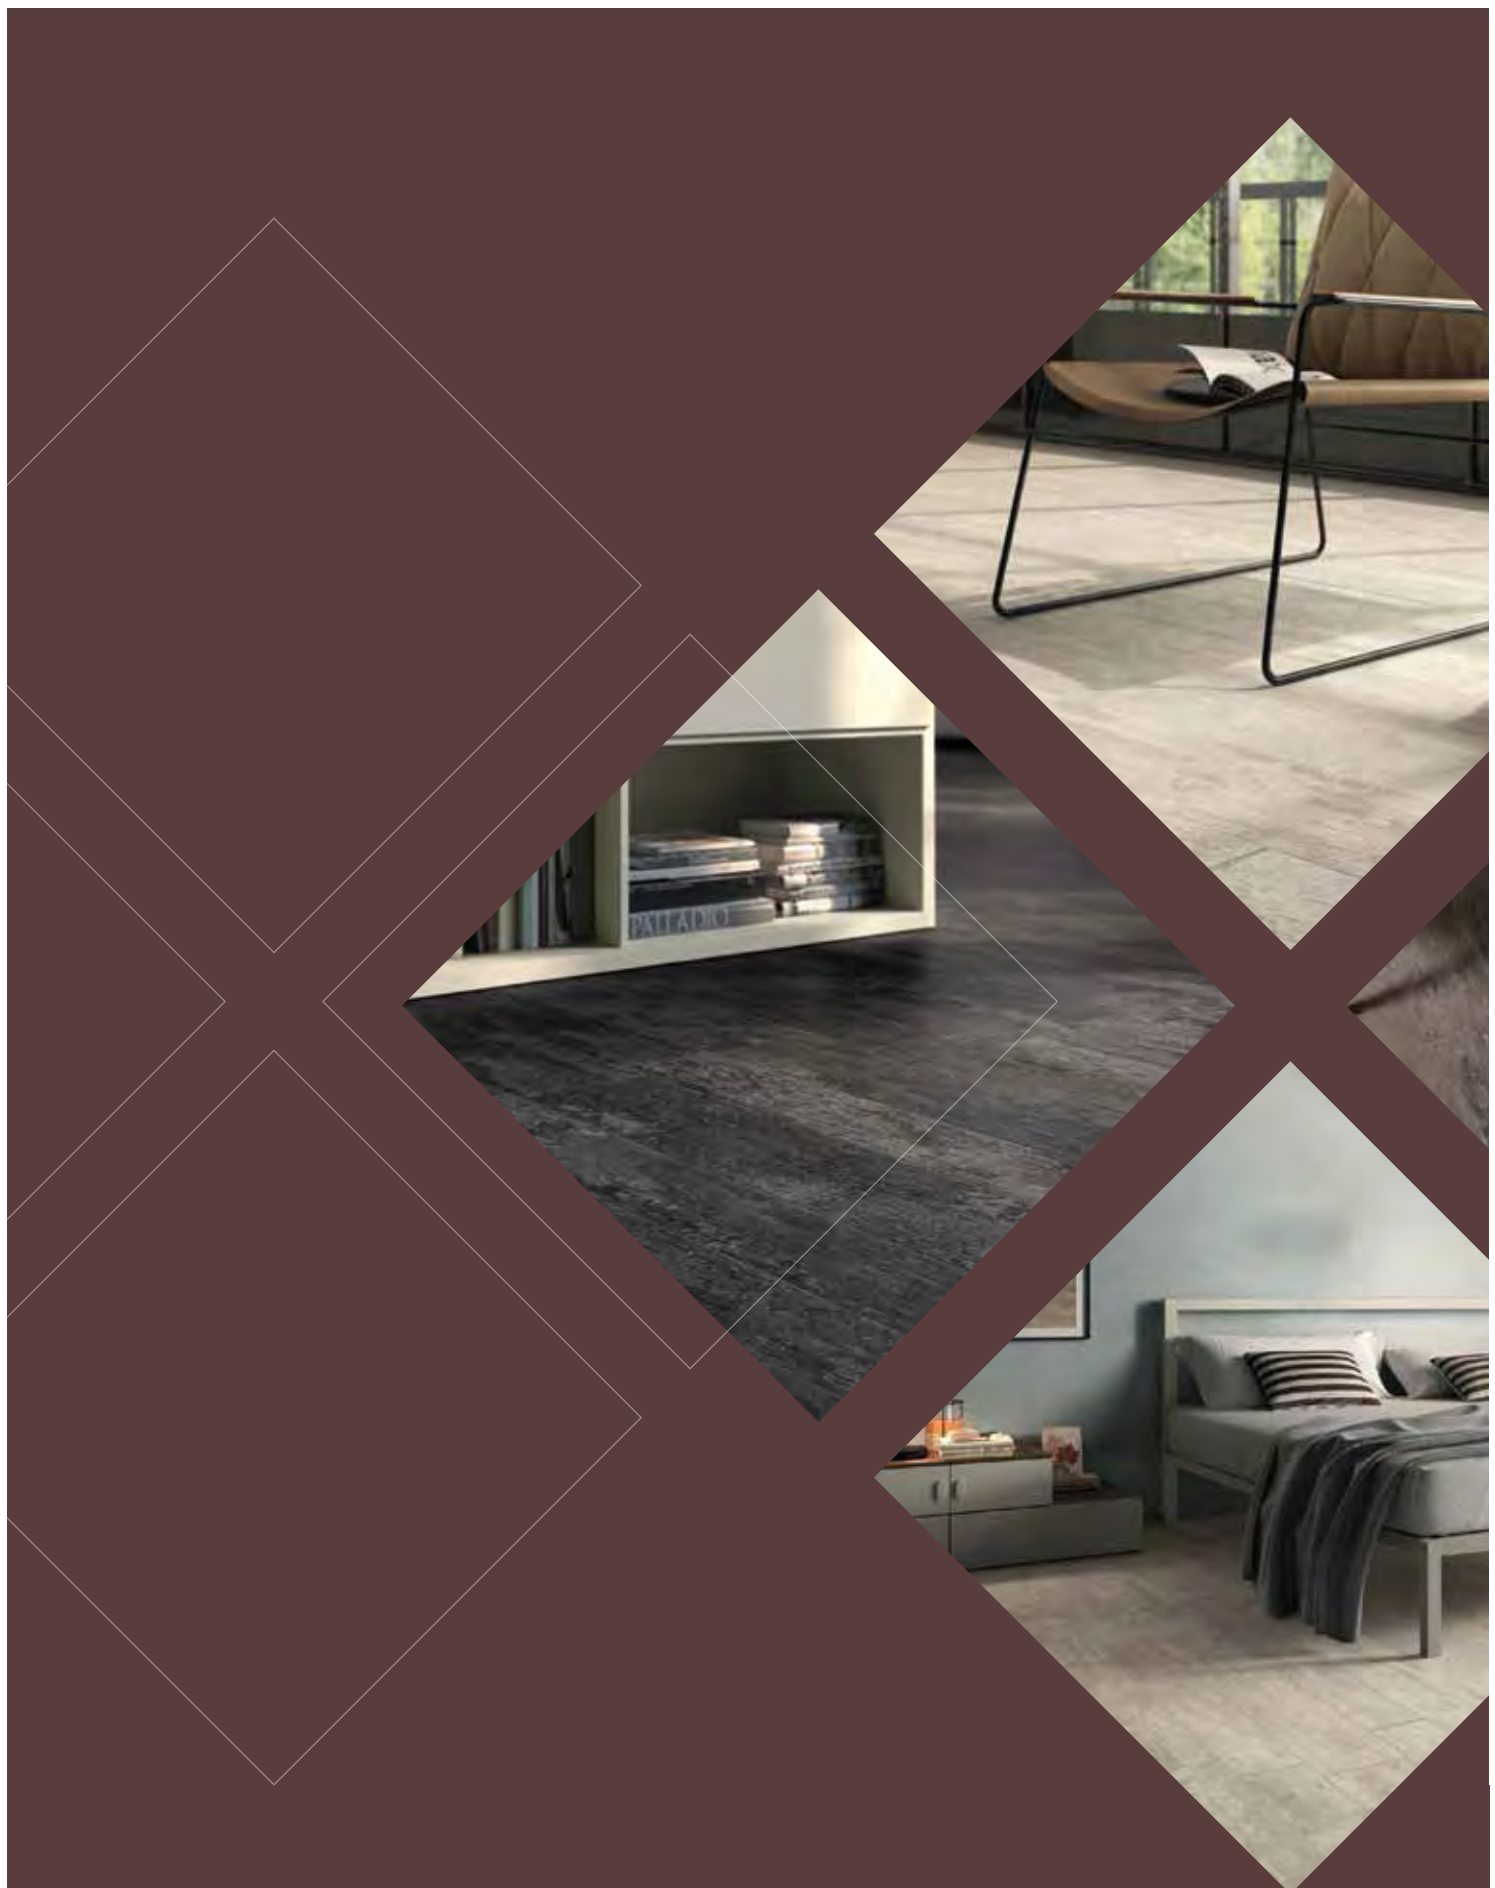

Oak Muretto Stick
20x50cm

Walnut Muretto Stick
20x50cm

Step treads, skirtings & special pieces

Battiscopa
4.6x80cm

Grip Elemento
10x40cm

Gradino
30x120cm

Costa Retta
30x120cm

Living