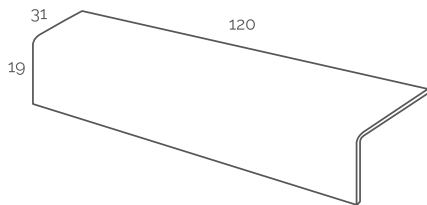

Gradone Monolitico
19x31x120cm