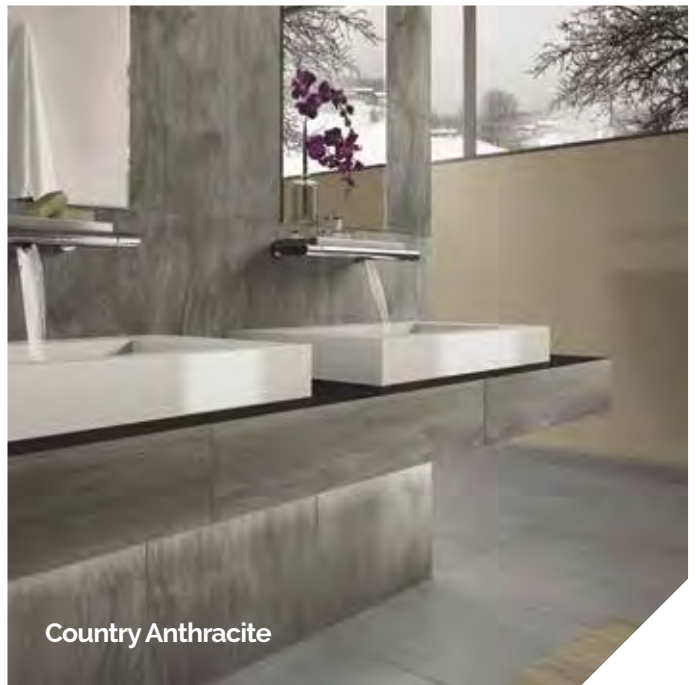

Country Anthracite