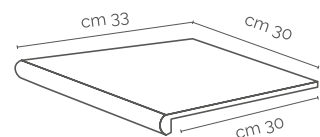

Scalino
30x33cm