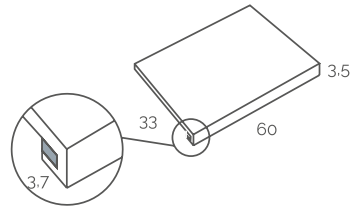

Thickness

12mm 12mm 12mm 12mm

◆ Polished ◆ Matt R10 ◆ Grip R11 A+B+C

24mm thickness available on request

Plain

Step treads, skirtings & special pieces

Battiscopa
7.2x60cm

Battiscopa
7.2x120cm