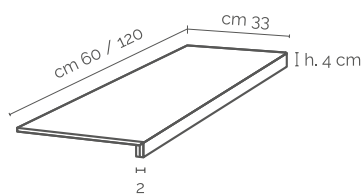

Rug
60x60cm
Rasato surface only

Mosaico
6x6 (30x30cm)
On net
Cassero & Rasato surface

Blue Falls
120x240cm

Step treads, skirtings & special pieces

Angolare Assemblato
60x33cm
120x33cm

Bullnoses
9x60cm
9x75.5cm