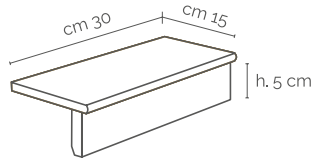

**Terminale Pezzo
Incollato**
15x30cm