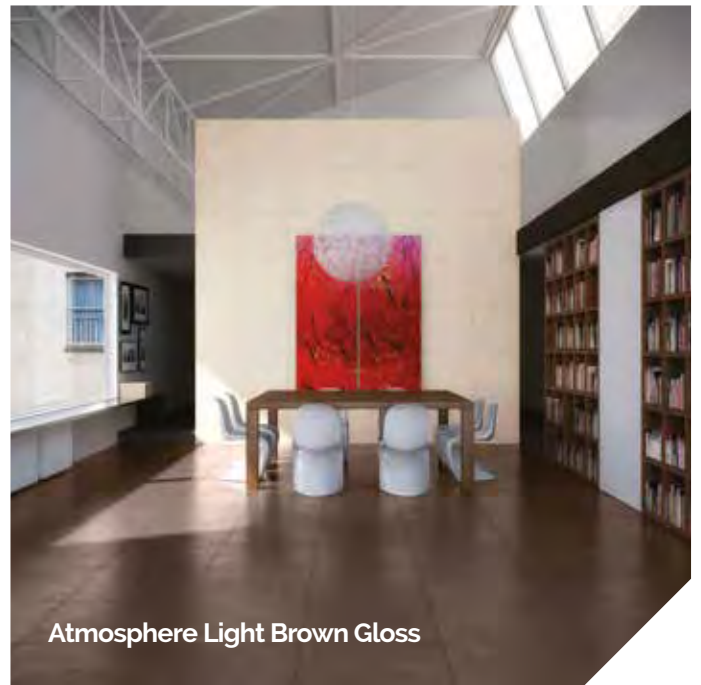

Atmosphere Light Brown Gloss