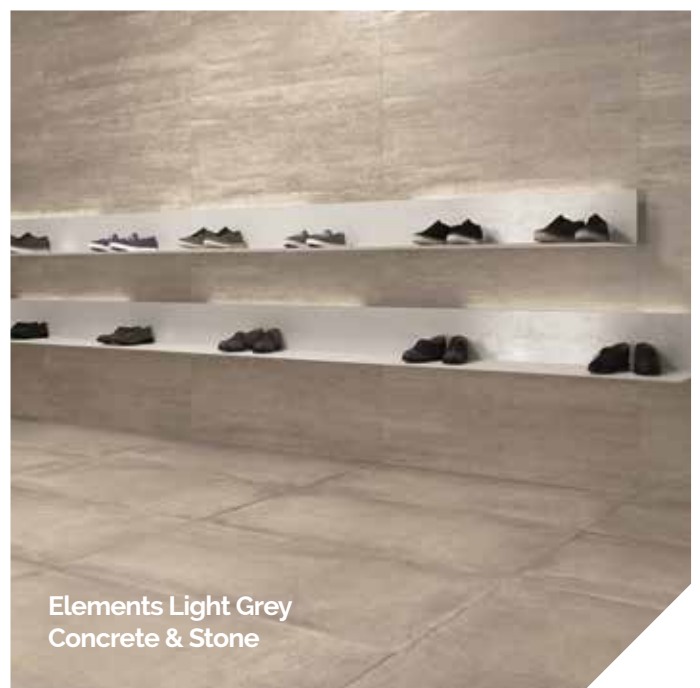

Elements Light Grey
Concrete & Stone