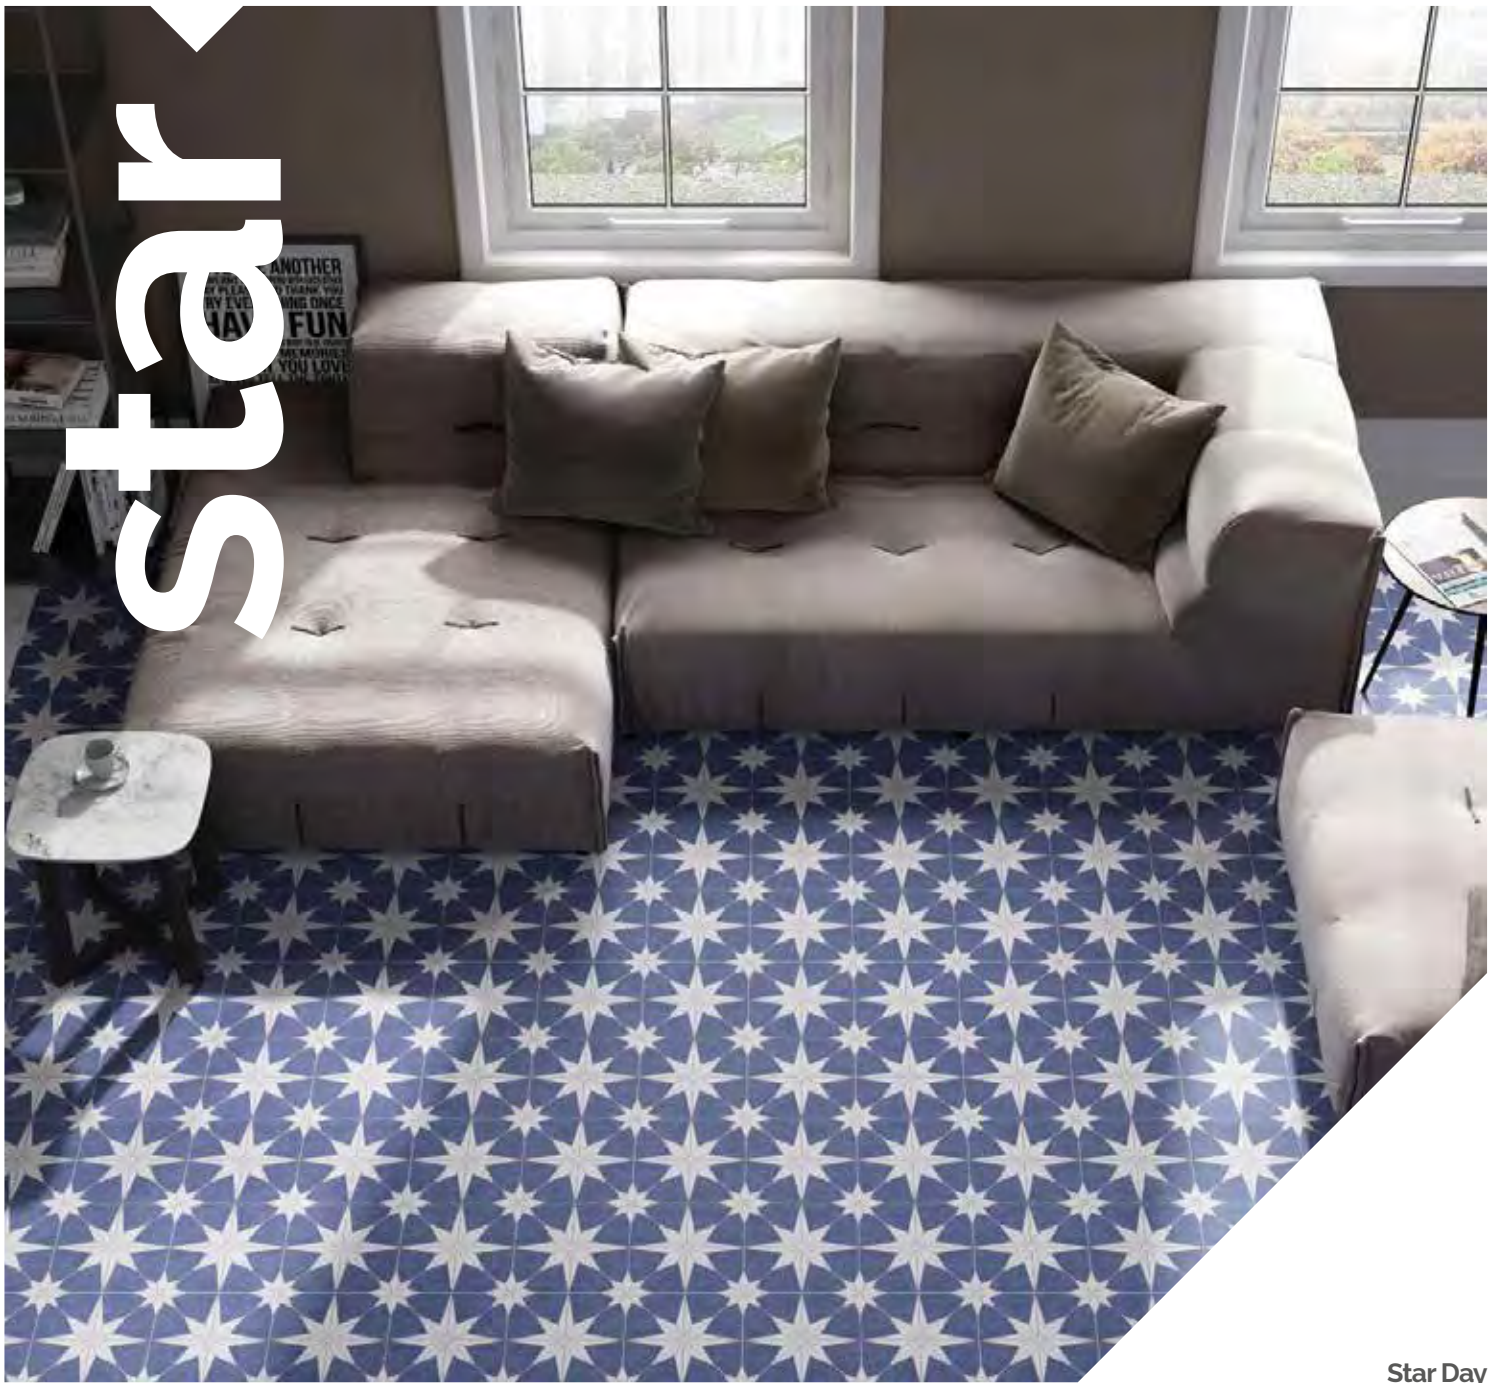

stars

Star Day