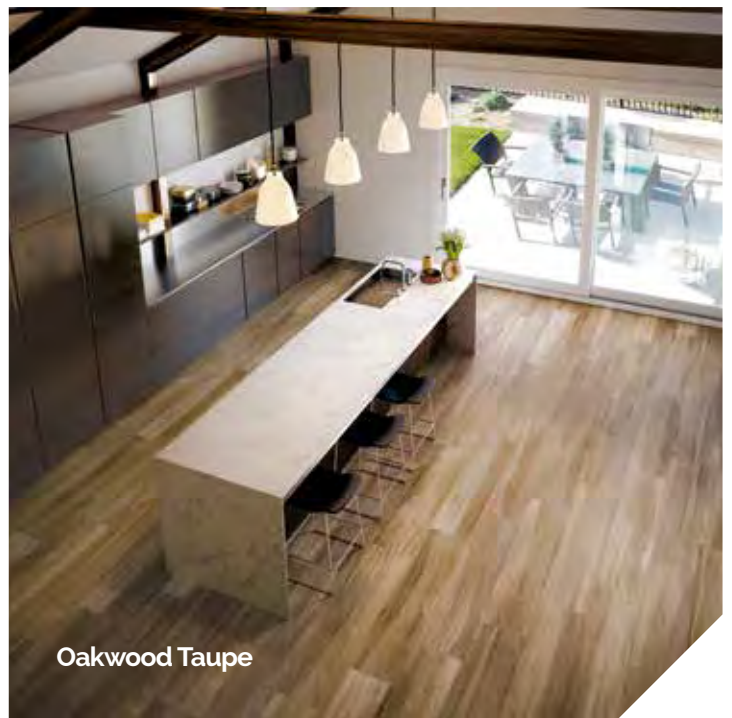

Oakwood Taupe