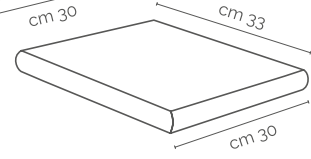

Scalino Angolare
30x33cm