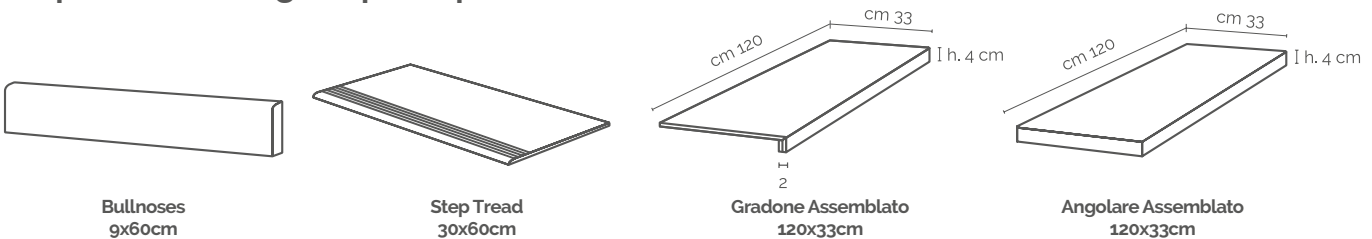

Beige

Cream

Grey

Kaki

Decor pieces

City Mosaic
6x6 (30x30cm)
On net

City Mosaic
10x10 (30x30cm)
On net

Step treads, skirtings & special pieces