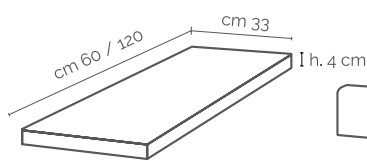

Rug
60x60cm
Rasato surface only

Mosaico
6x6 (30x30cm)
On net
Cassero & Rasato surface

Blue Falls
120x240cm

Step treads, skirtings & special pieces

Angolare Assemblato
60x33cm
120x33cm

Bullnoses
9x60cm
9x75.5cm