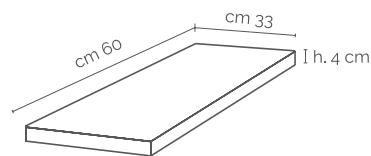

Angolare Assemblato
60x33cm