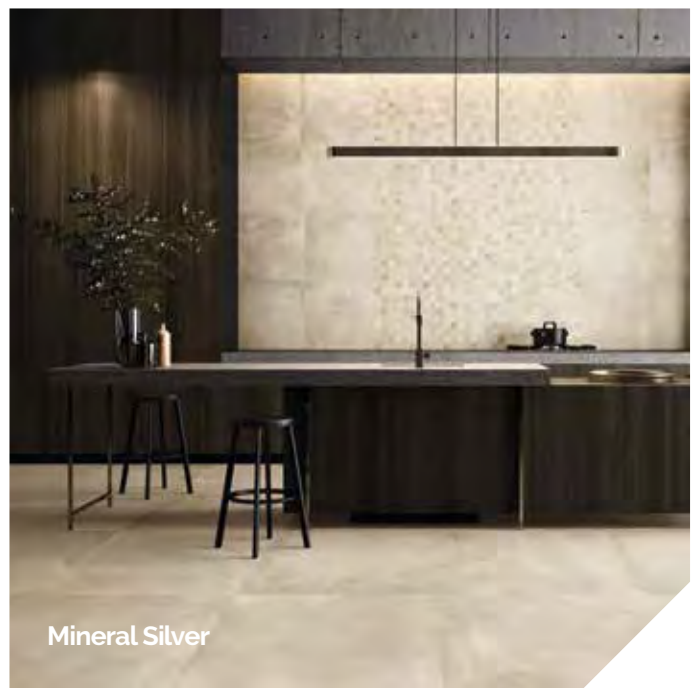

Mineral Silver