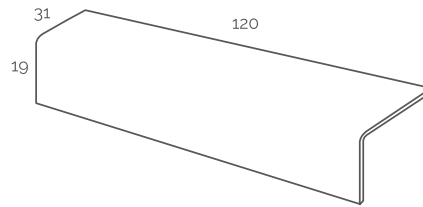

Gradone Monolitico
19x31x120cm