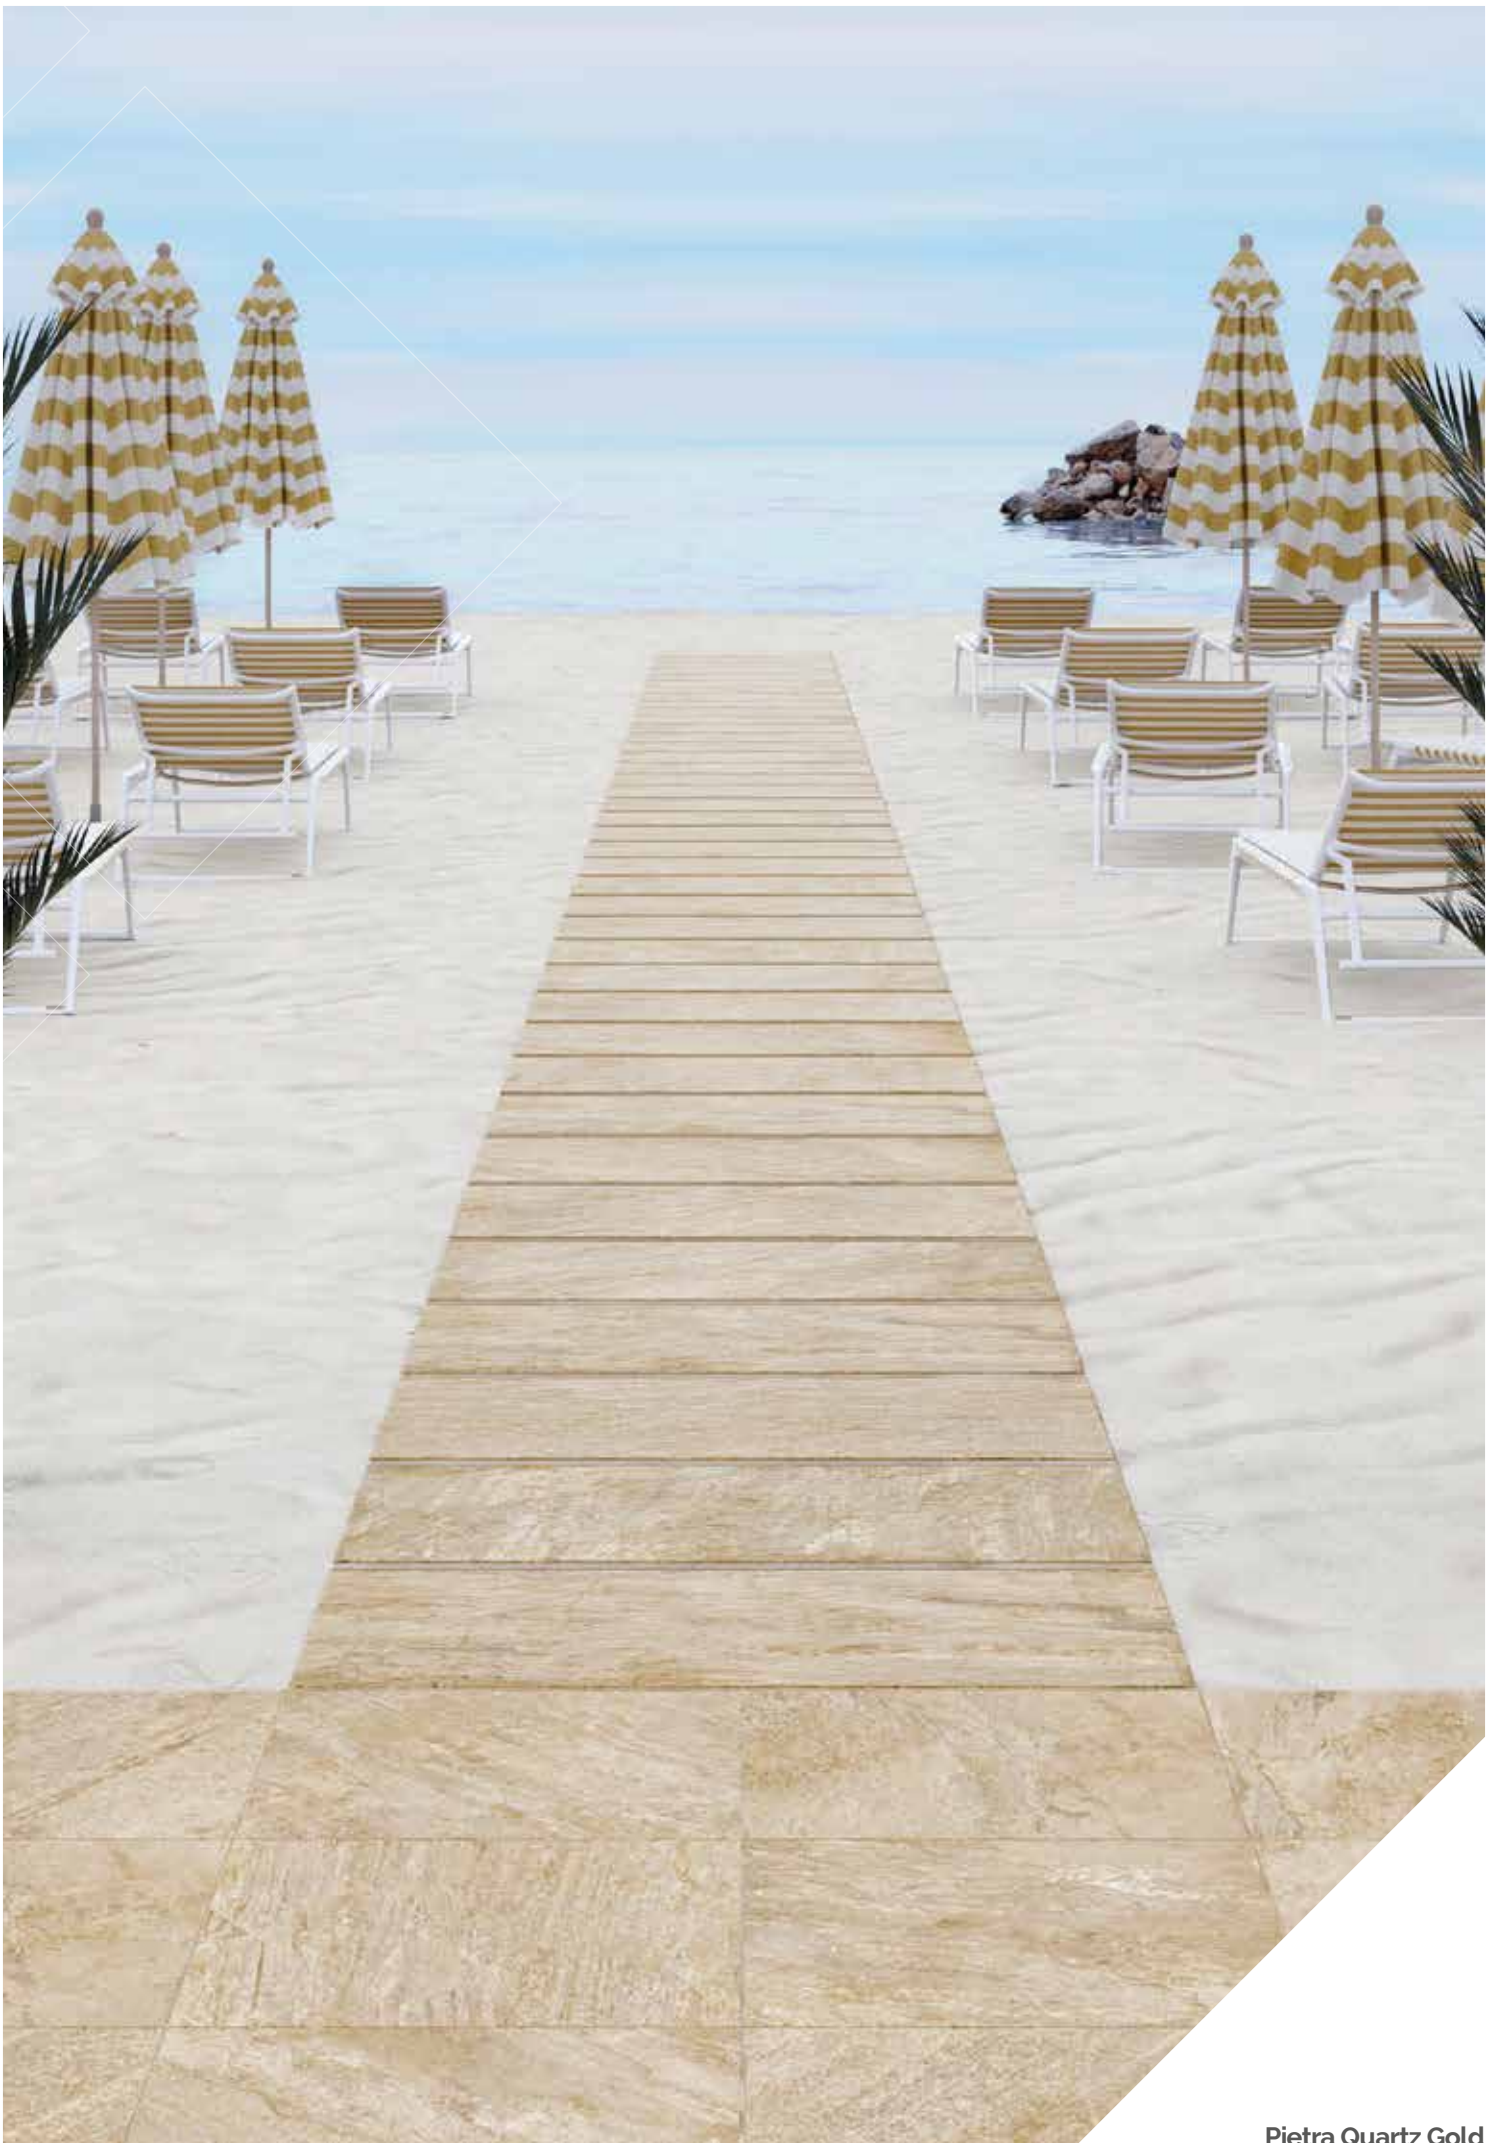

pietra

VogueCeramics 

pietra:

Stone - Slate - Quartz:
a trio of dense, durable
tiles cleverly celebrating
the exquisite variety of
their natural counterparts.
Textures and veining
combine to create
expressive and aesthetically-
pleasing solutions with
multiple applications: walls,
floors, countertops.