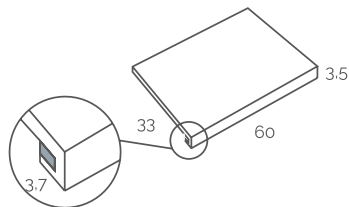

Finishes

Thickness

4.8mm
12mm 4.8mm
12mm 4.8mm
12mm 4.8mm
12mm 4.8mm
12mm

◆ **Natural R10**

24mm thickness available on request

Plain

Step treads, skirtings & special pieces

Battiscopa
7.2x60cm