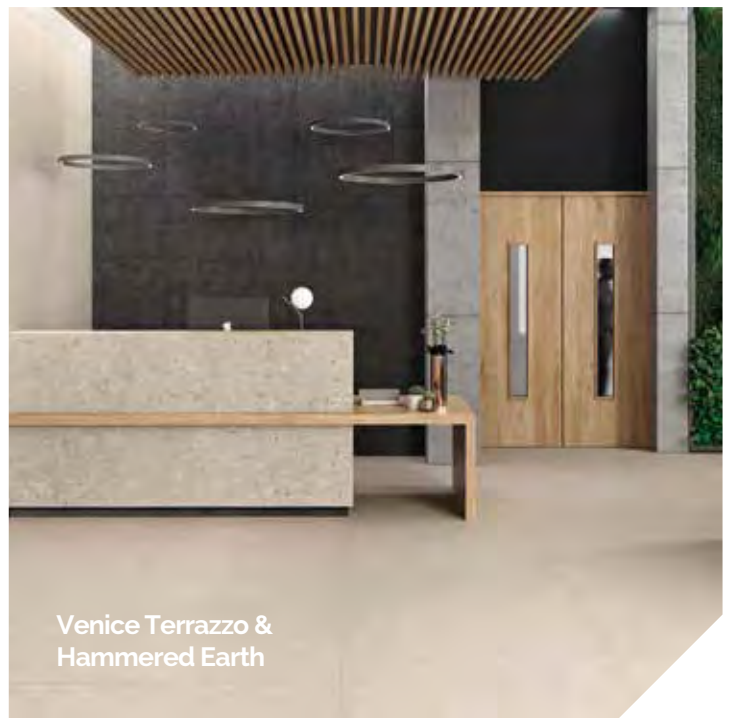

Step Tread
30x30cm
45x45cm
30x60cm

Step Glued Piece
15x30cm

venice

VogueCeramics 

venice:

With its aesthetically-pleasing pebble-effect, Venice is inspired by northern Italy's exquisite Ceppo di Gre stone. There is a choice of distinctive finishes in minimalist tones for projects seeking to instil simplicity and elegance.

Venice Terrazzo
& Hammered Smoke

Venice Terrazzo Smoke

Venice Mure Artic

Venice Terazzo Earth

Venice Terrazo Smoke
& Venice Lappato Snow

Venice Terrazo &
Hammered Earth

Venice Night Hammered

Venice Terrazzo &
Venice Lappato Smoke