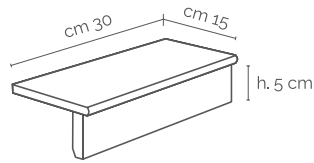

Step Glued Piece
15x30cm