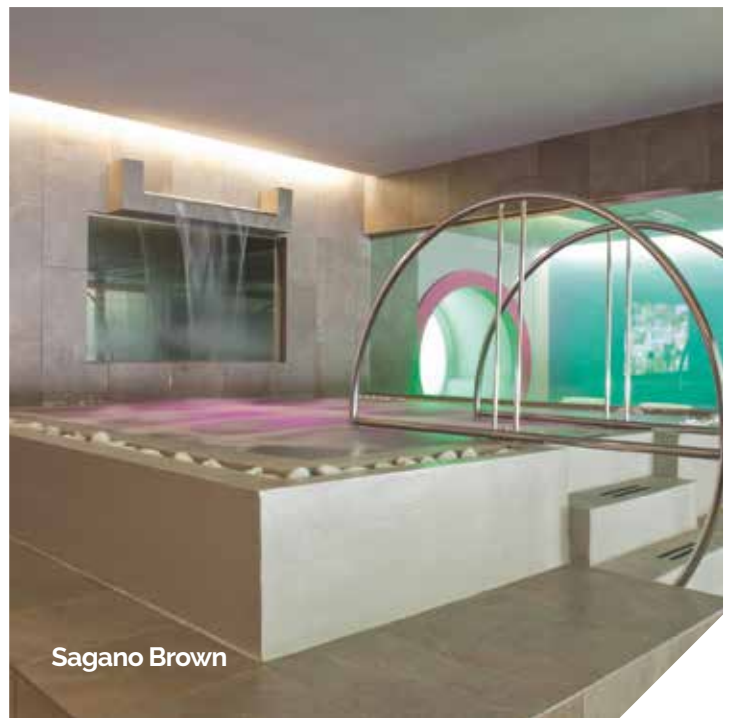

Sagano Brown