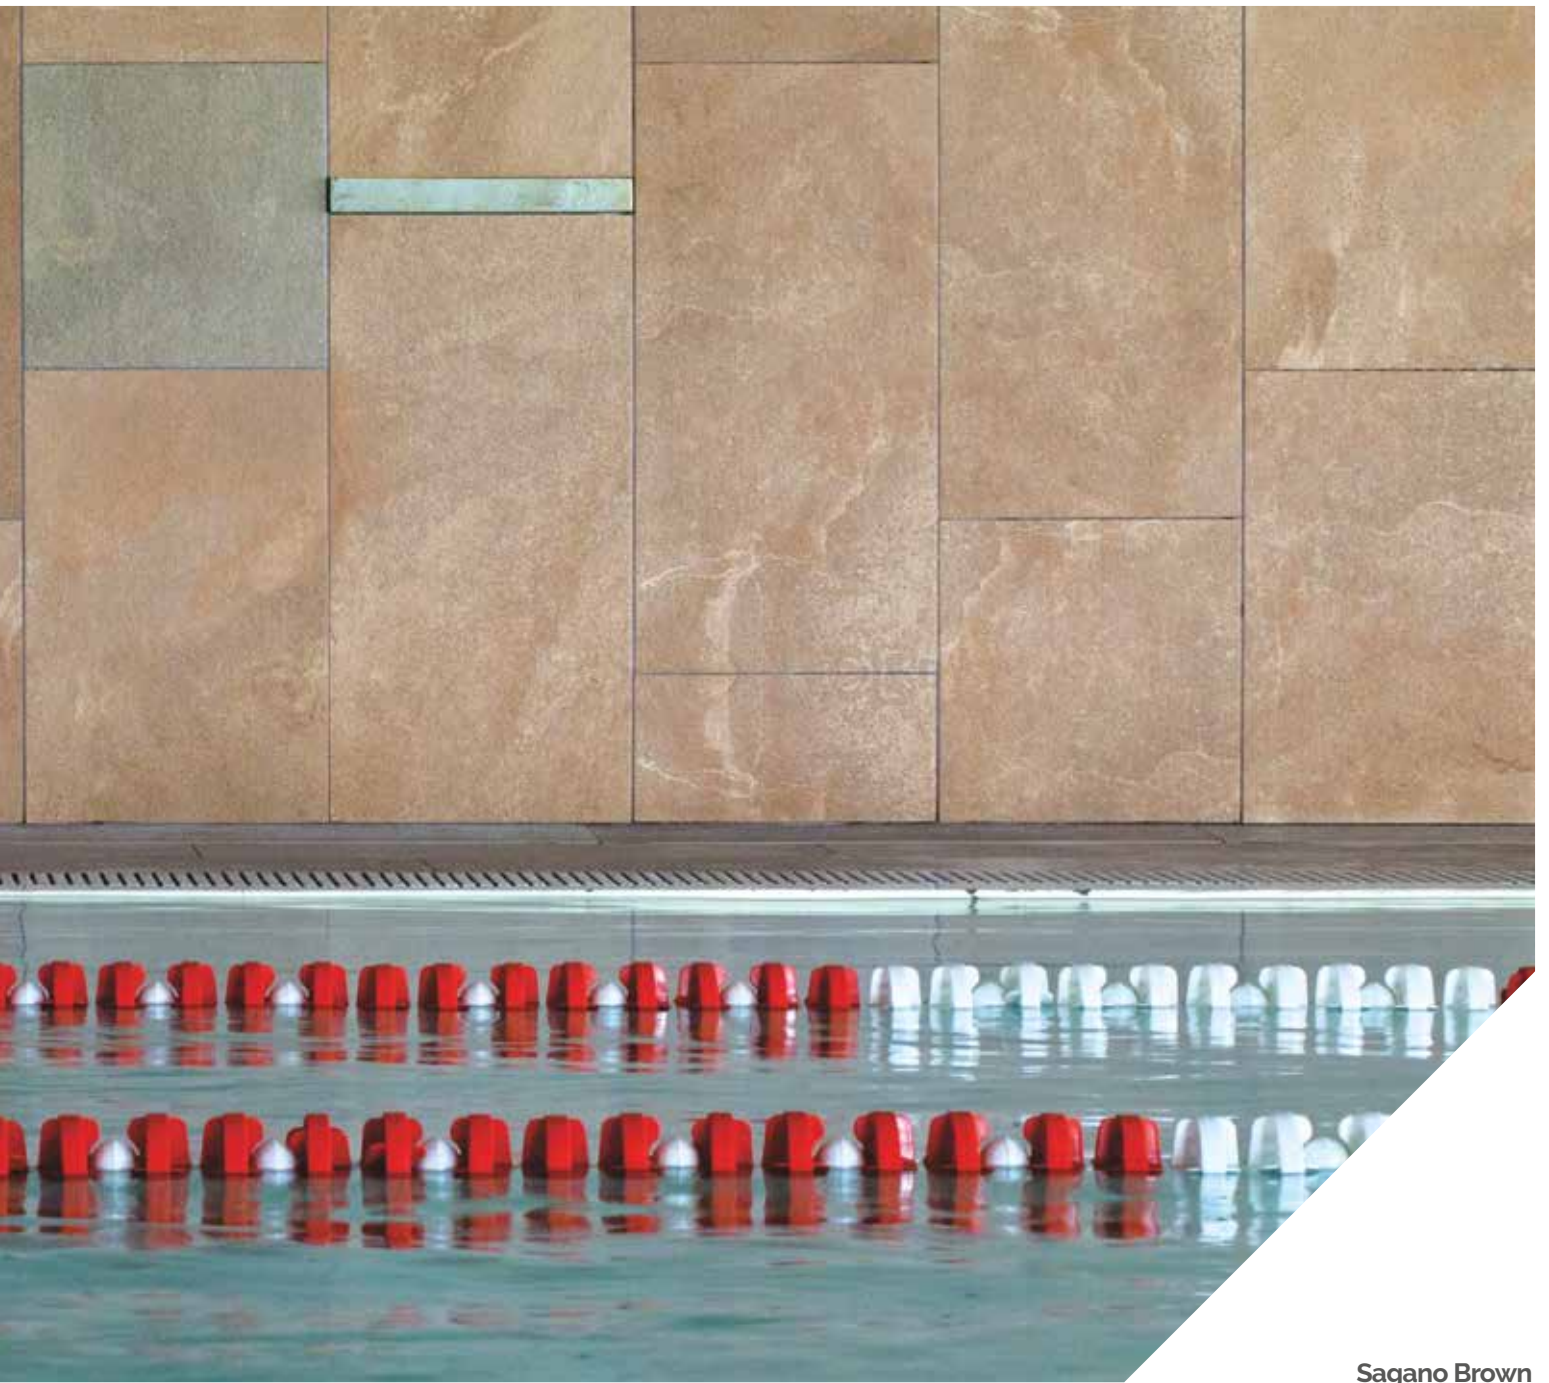

Sagano Brown