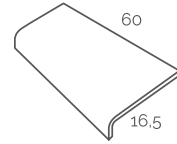

Elemento AL
4.2x16.5x60cm