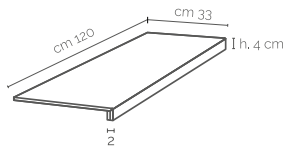

Gradone
Assemblato
120x33cm