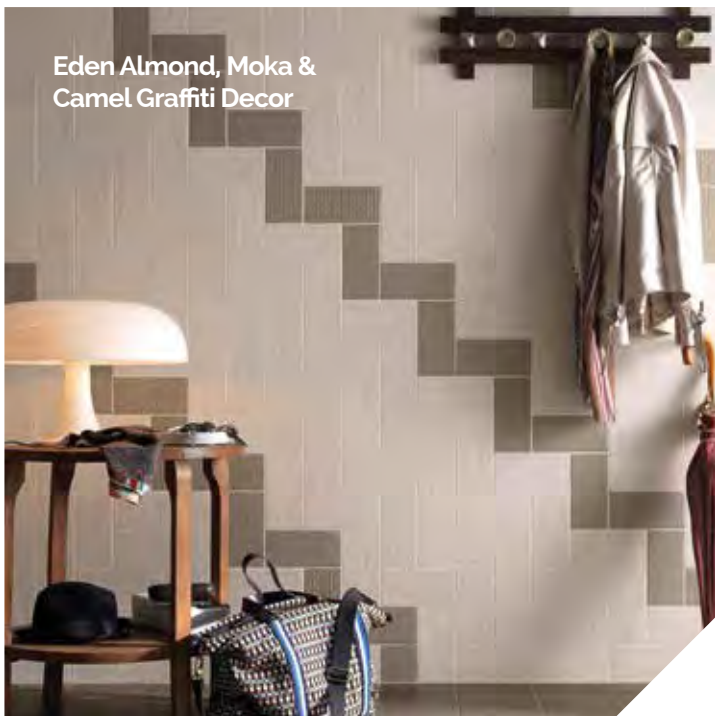

Eden Cloud Graffiti Decor

Eden Almond, Moka & Camel Graffiti Decor

Eden Teal

Sizes (cm)

Finishes

Thickness

◆ Satin

Plain