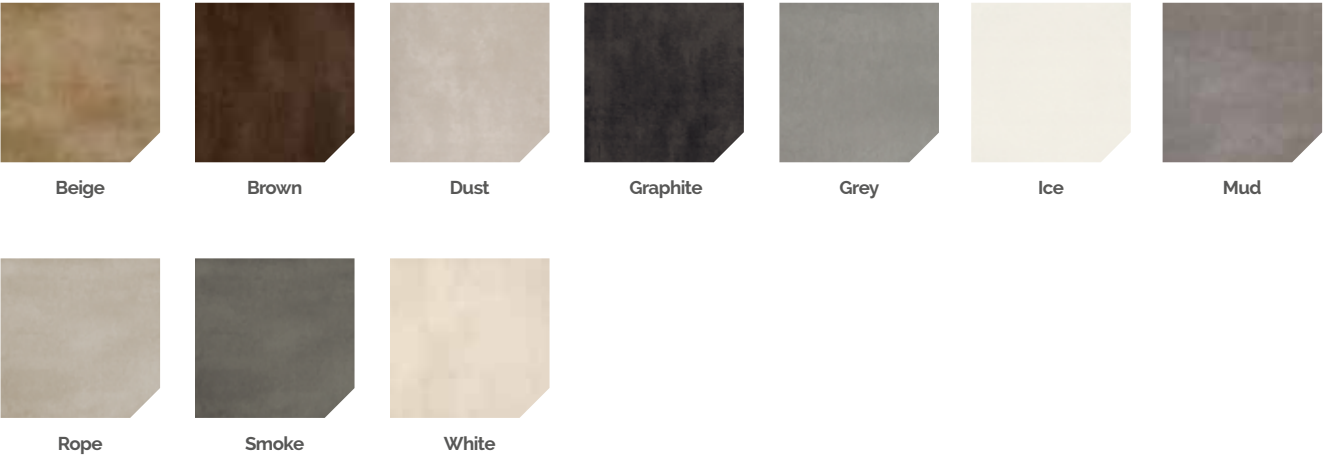

Finishes

Thickness

4.8mm
12mm 4.8mm
12mm 4.8mm
12mm 4.8mm
12mm 4.8mm
12mm

◆ **Natural R10**

24mm thickness available on request

Plain

Step treads, skirtings & special pieces

Battiscopa
7.2x60cm