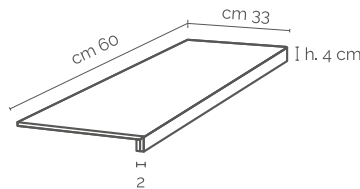

Gradone Assemblato
60x33cm