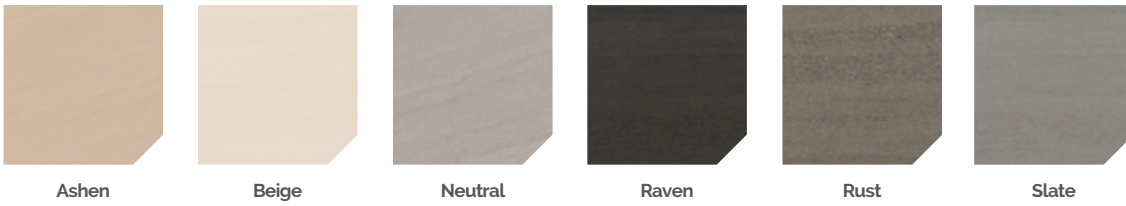

Finishes

Thickness

10mm 10mm 10mm 10mm 11mm 10.5mm 11mm

◆ Natural R11

Plain

Decor pieces

Step treads, skirtings & special pieces

Gradone straight
30x60cm
60x60cm
37.5x75cm
75x75cm
90x90cm
60x120cm
75x150cm