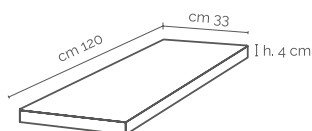

Decor pieces

Chevron
14.6x50cm

Listelli
30x30cm

Quadrotte
30x30cm

Step treads, skirtings & special pieces

Angolare Assemblato
120x33cm

Bullnose
9x120cm

Gradone Assemblato
120x33cm