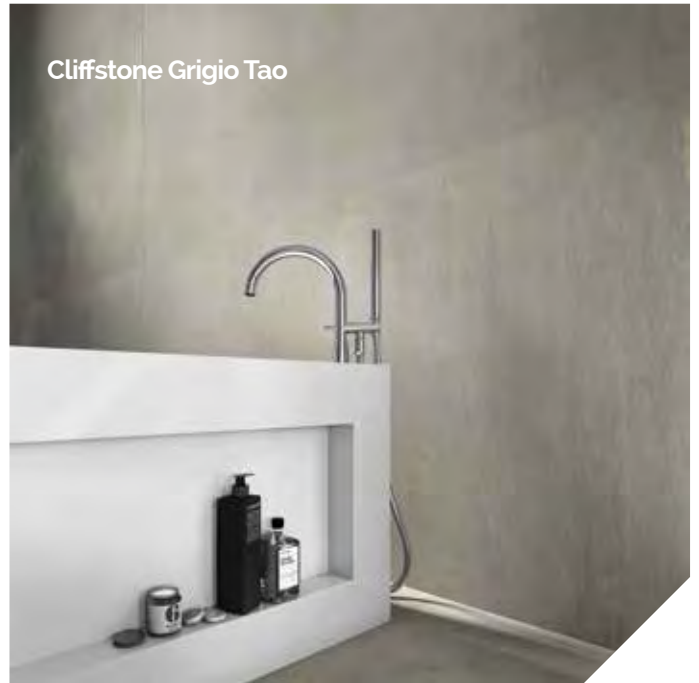

Cliffstone Grigio Tao