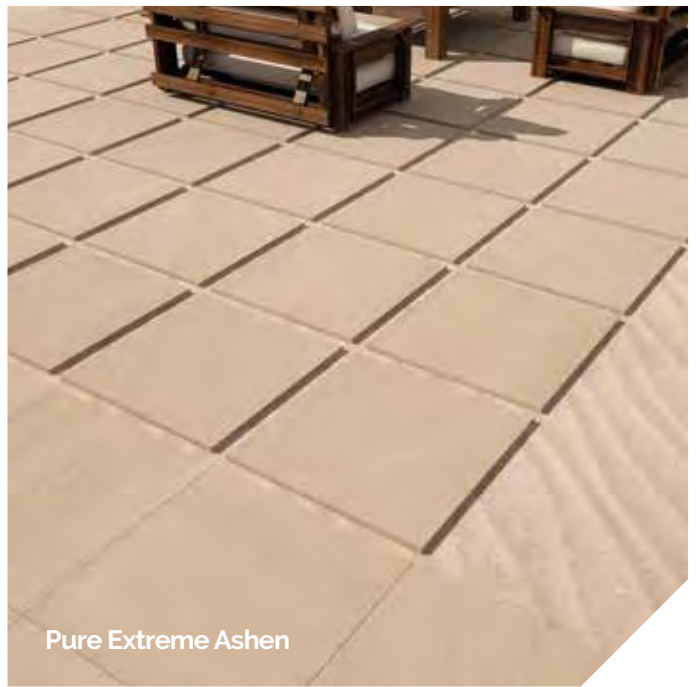

Step treads, skirtings & special pieces

9x45cm
9x60cm

30x60cm

pure & pure extreme

VogueCeramics 

pure:

Unadulterated luxury meets stunning versatility in this interpretation of basalt stone. Porcelain tiles in natural and non-slip varieties, ideal for large-scale commercial installations. Authentic and adaptable: a natural choice both indoor and outdoor.