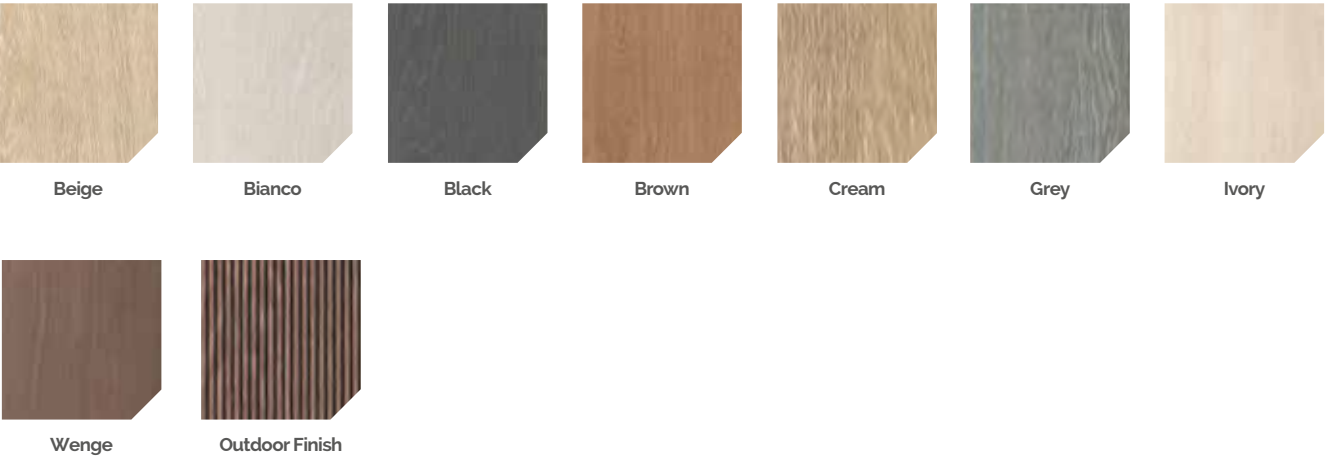

*Outdoor R11 A+B+C only available in Grey, Wenge, Cream & Brown

Plain

Decor pieces

Listelli
30x30cm
On net
Available in all
colours

Listello Mix 1
30x30cm
Black, Grey,
White
On net

Listello Mix 2
30x30cm
Ivory, Beige,
Cream
On net