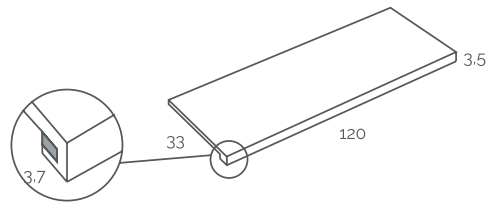

Gradino Costa Retta 120
3x33x120cm