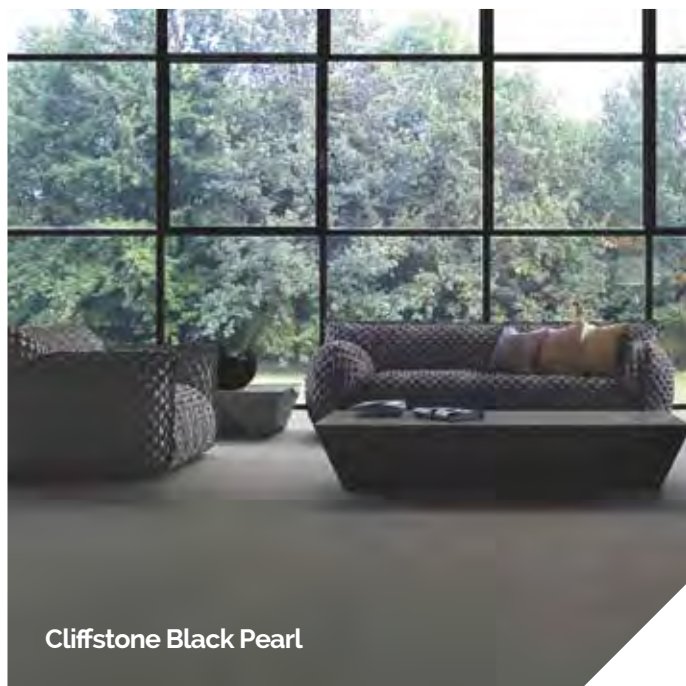

Cliffstone Black Pearl