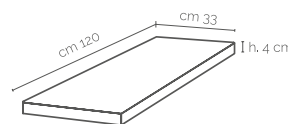

Angolare Assemblato
120x33cm