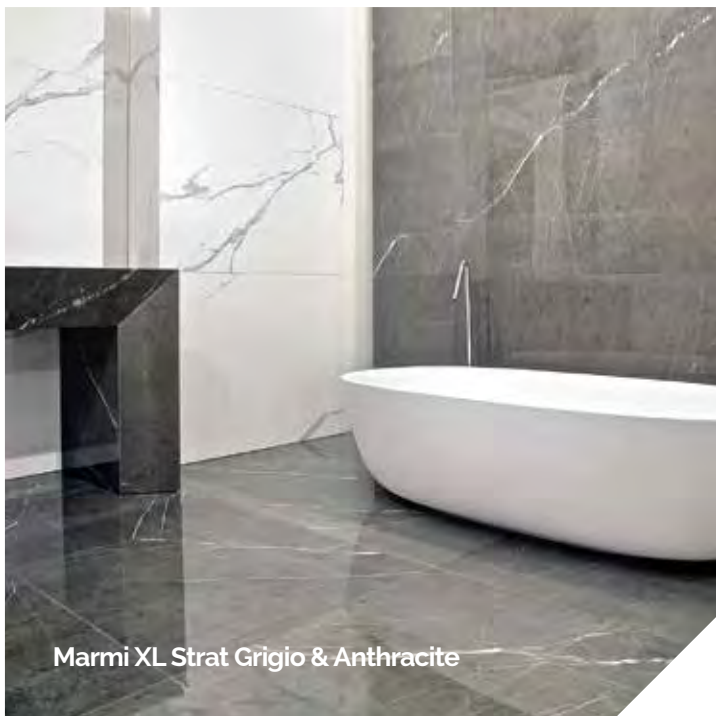

Onyx

marni & marni XL

VogueCeramics 

marmi:

This latest-generation stoneware offers the opulence and glorious surface detail of marble on a grand scale. Mesmerising textures with more than 30 colour selections, in standard and larger profiles. Beautiful and timeless.

Marmi Trav Moka

Marmi Trav Beige
& Quadrotte C

Marmi XL Titan

Marmi XL Strat Grigio & Anthracite

Marmi Strat Grigio & Nero

Marmi sizes (cm)

Ageo	◆◆	◆◆	◆◆	◆◆	◆◆
Bardiglio Bianco	◆◆	◆◆	◆◆	◆◆	◆◆
Imperial Grey	◆◆	◆◆	◆◆	◆◆	◆◆
Bambu	◆◆	◆◆	◆◆	◆◆	◆◆
Argen	◆◆	◆◆	◆◆	◆◆	◆◆
Karsi	◆◆	◆◆	◆◆	◆◆	◆◆
Carnival	◆◆	◆◆	◆◆	◆◆	◆◆
Crema	◆◆	◆◆	◆◆	◆◆	◆◆
Terra	◆◆	◆◆	◆◆	◆◆	◆◆
Anthracite	◆◆	◆◆	◆◆	◆◆	◆◆
Angelina	◆◆	◆◆	◆◆	◆◆	◆◆
Nero	◆◆	◆◆	◆◆	◆◆	◆◆
Silver	◆◆	◆◆	◆◆	◆◆	◆◆
Tortora	◆◆	◆◆	◆◆	◆◆	◆◆
Marfil	◆◆	◆◆	◆◆	◆◆	◆◆
Emperor	◆◆	◆◆	◆◆	◆◆	◆◆
Strat Grigio	◆◆	◆◆	◆◆	◆◆	◆◆
Strat Oro	◆◆	◆◆	◆◆	◆◆	◆◆
Trav Bianco	◆◆	◆◆	◆◆	◆◆	◆◆
Trav Beige	◆◆	◆◆	◆◆	◆◆	◆◆
Trav Moka	◆◆	◆◆	◆◆	◆◆	◆◆
Trav Noce	◆◆	◆◆	◆◆	◆◆	◆◆
Trav Romeo	◆◆	◆◆	◆◆	◆◆	◆◆
Titan	◆◆	◆◆	◆◆	◆◆	◆◆
Trav Santi	◆◆	◆◆	◆◆	◆◆	◆◆
Verde	◆◆	◆◆	◆◆	◆◆	◆◆
Zebera	◆◆	◆◆	◆◆	◆◆	◆◆