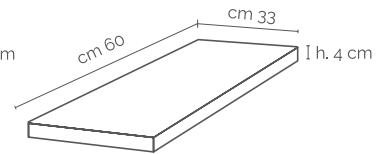

Angolare Assemblato
60x33cm