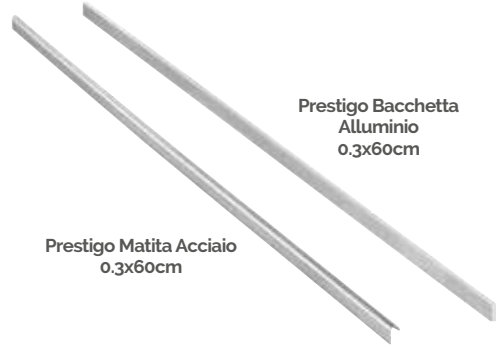

Decor pieces

Prestigo Mosaic
3x3cm (30x30cm)
Available in
all colours
On net

Prestigo
Composizione A
30x60cm
Available in
all colours
On net

Prestigo Decoro E
30x30cm
Available in
all colours

Prestigo Mosaic
6x6cm (30x30cm)
Available in
all colours
On net

Prestigo Fascia A
5x30cm
(Grey, Anthracite,
Bianco)

Prestigo Fascia B
5x30cm
(Grafite, Beige &
Almond)

Prestigo Tozzetto
Alluminio
1.5x1.5cm

Diagonal
120x240cm

Golden Paint
120x240cm

Optical
120x240cm

Round Square
120x240cm

Prestigo Angolo
Terminale Alluminio
1x1cm

Prestigo Terminale Alluminio
1x30cm

Prestigo Matita Alluminio
1.2x30cm

Prestigo Matita Acciaio
0.3x60cm

Prestigo Bacchetta
Alluminio
0.3x60cm

Prestigo Almond

SLABS sizes (cm)