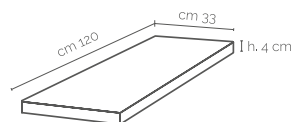

Angolare Assemblato
120x33cm