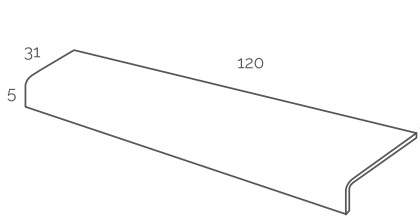

Margella
5x31x120cm