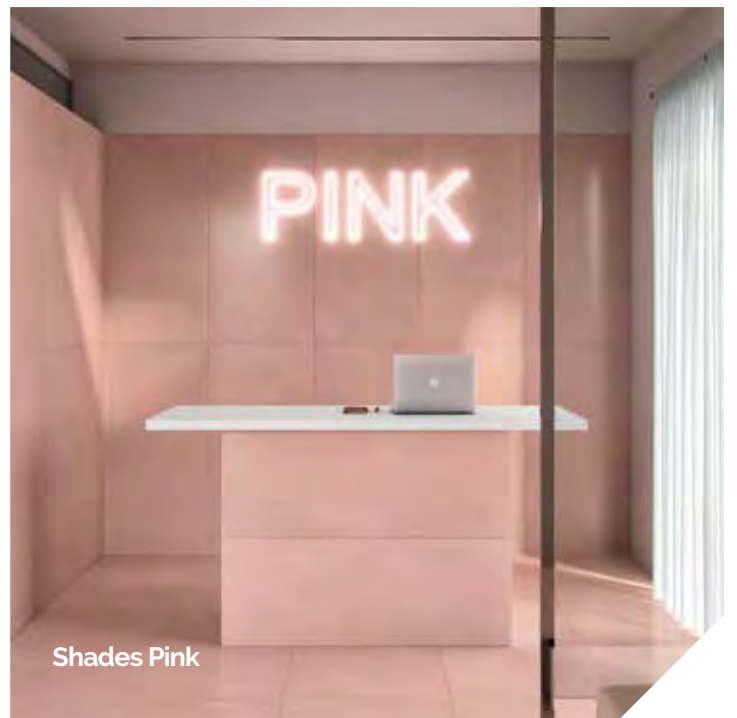

Shades Pink