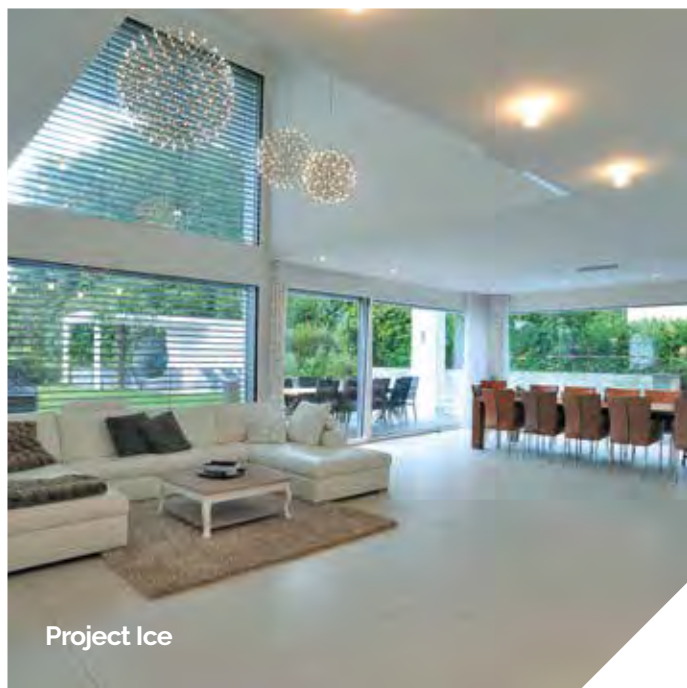

Project Ice