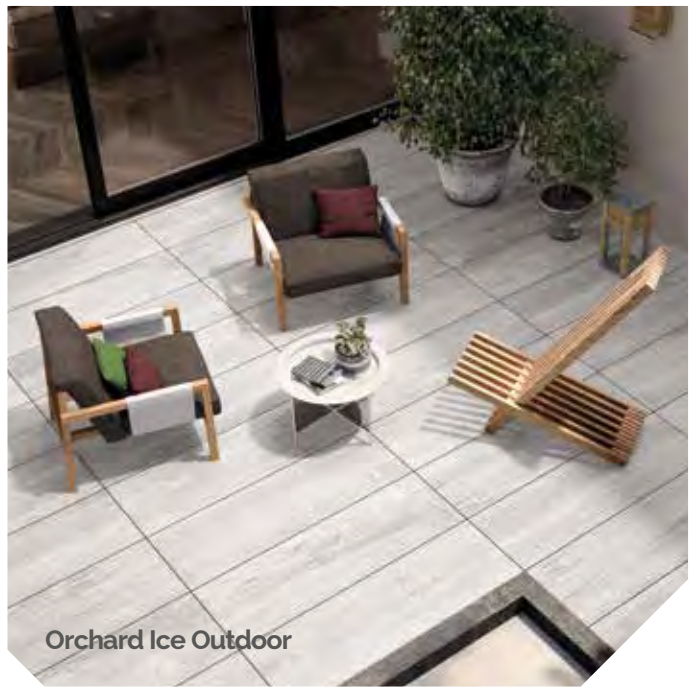

Orchard Ice Outdoor