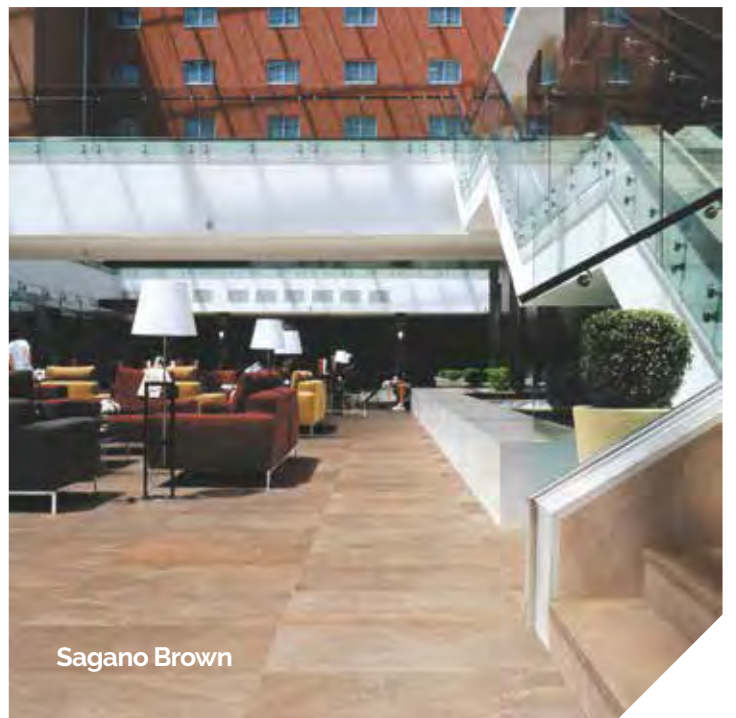

Sagano Brown