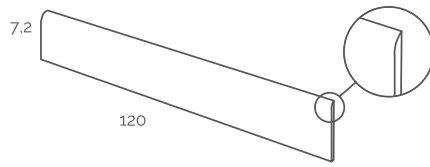

Thickness

12mm 12mm 12mm 12mm

◆ Polished ◆ Matt R10 ◆ Grip R11 A+B+C

24mm thickness available on request

Plain

Step treads, skirtings & special pieces

Battiscopa
7.2x60cm

Battiscopa
7.2x120cm