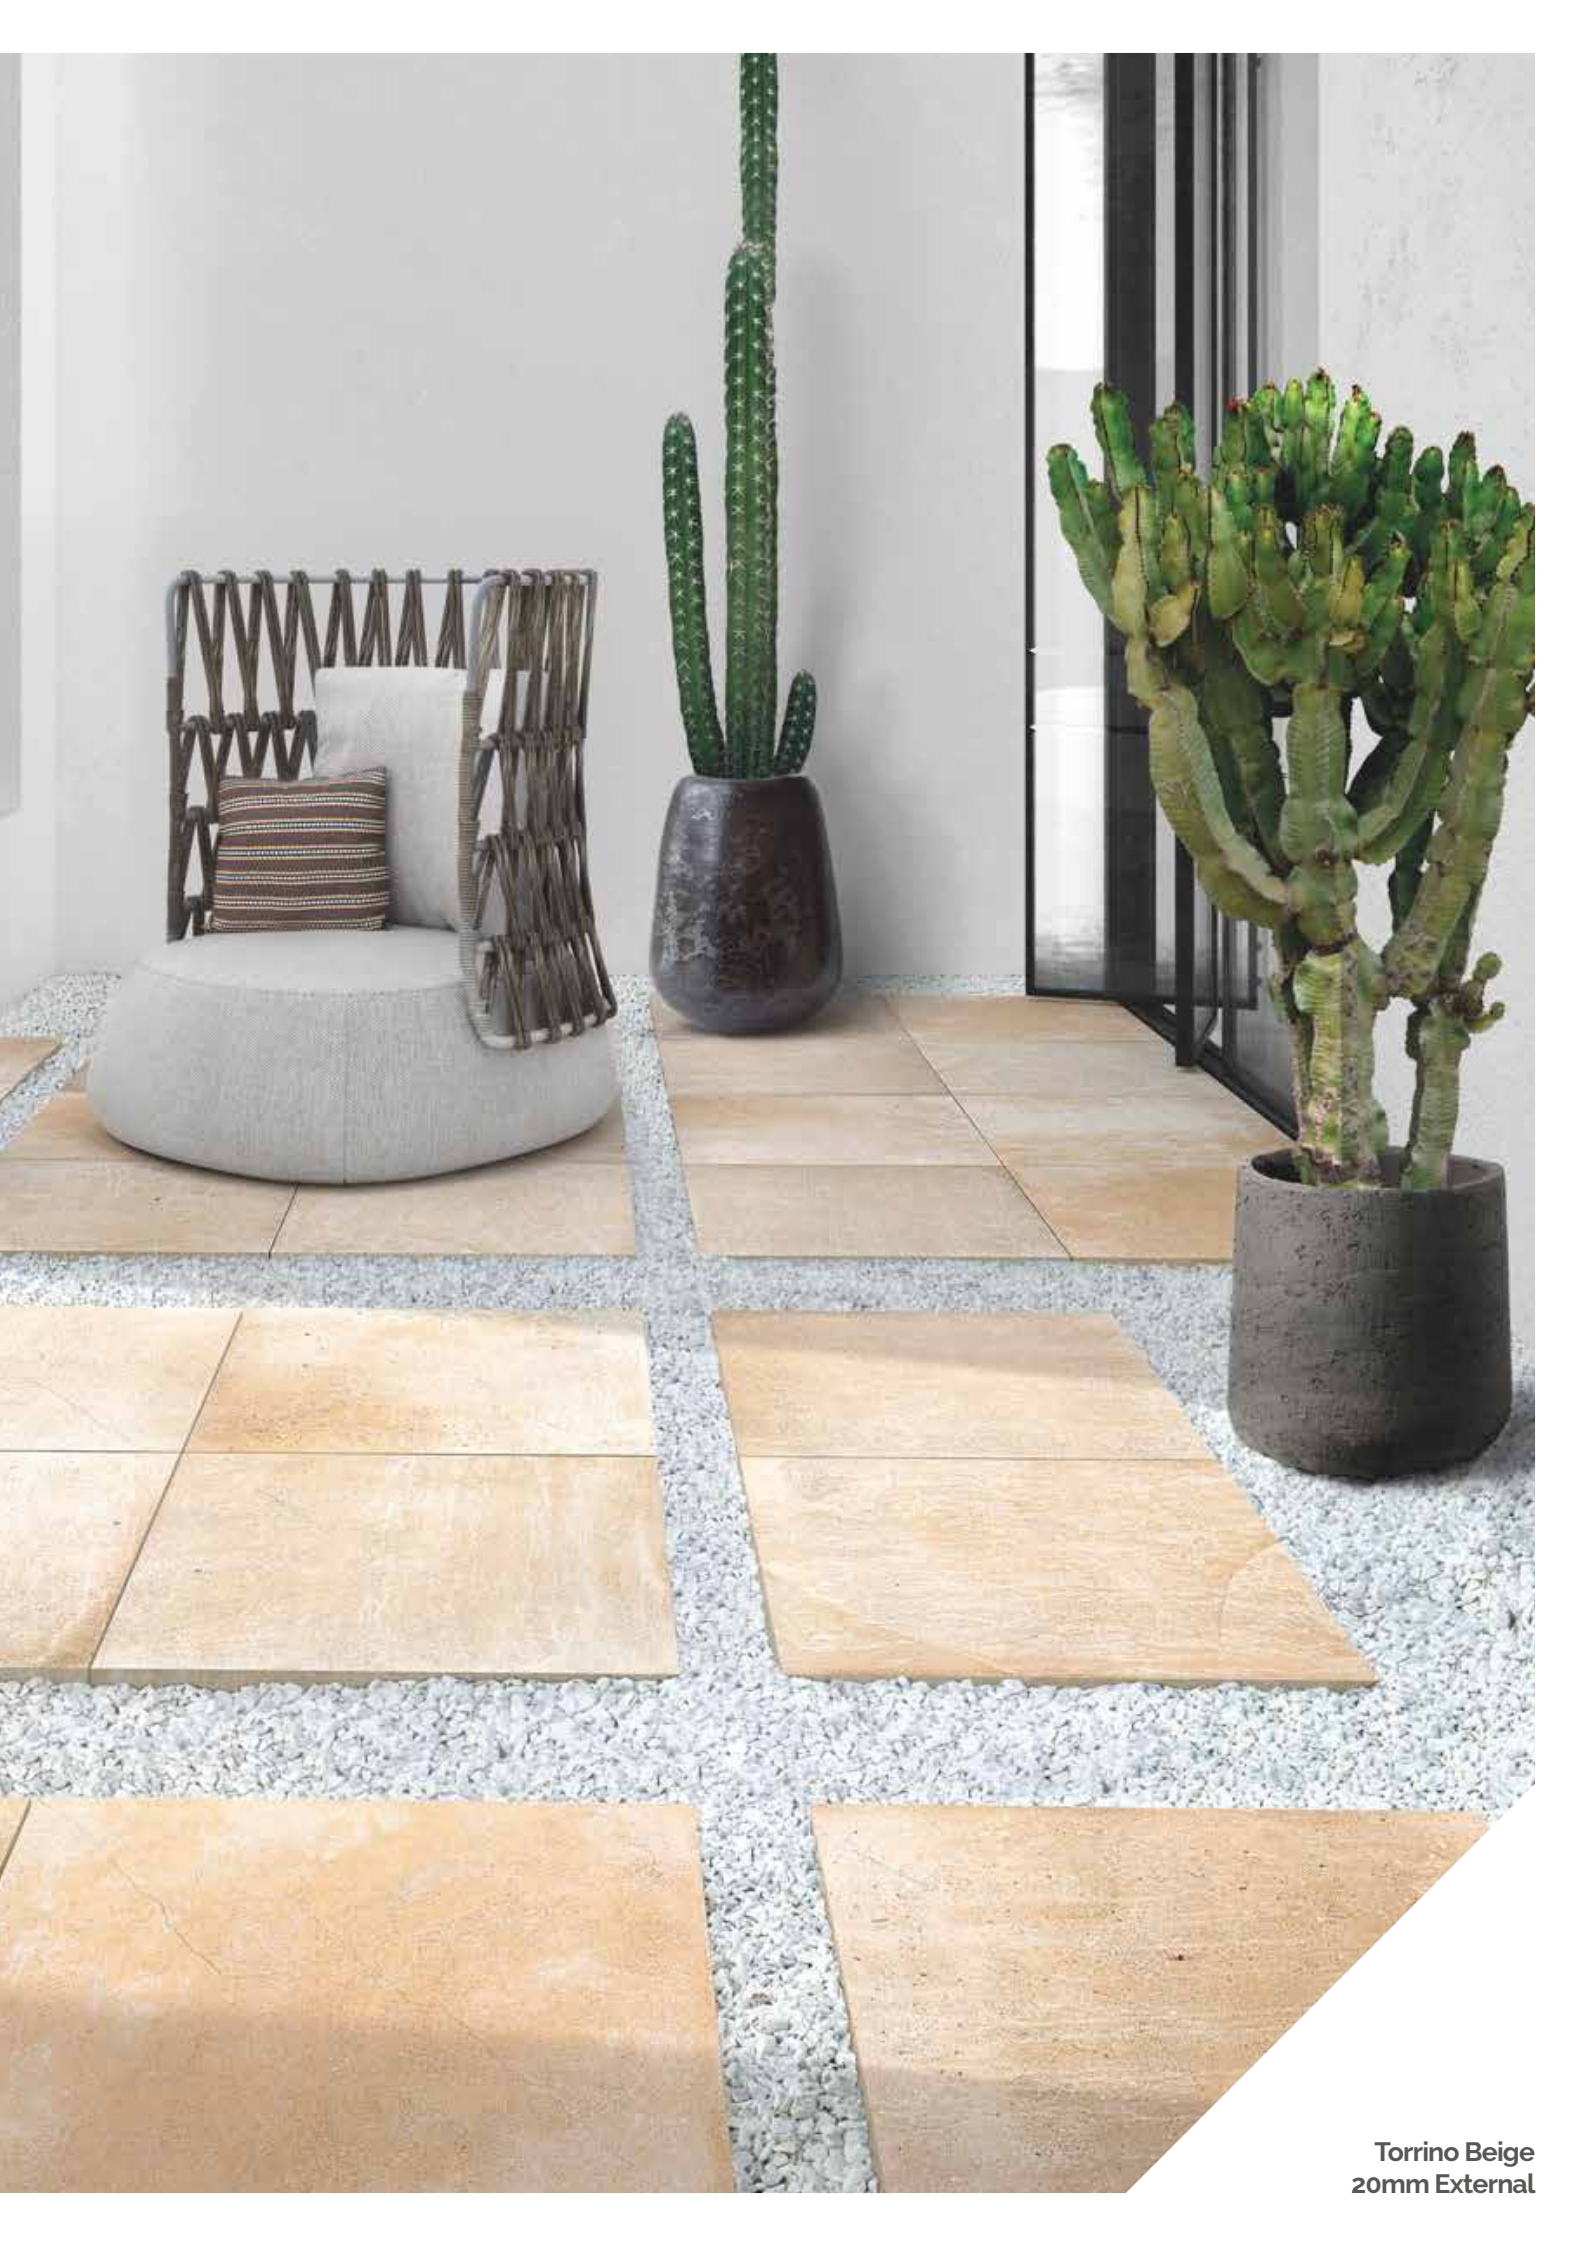

Torrino Grigio

Torrino Bianco

Torrino Anthracite

Torrino Beige
20mm External

Sizes (cm)

Finishes

Thickness

10mm
9mm