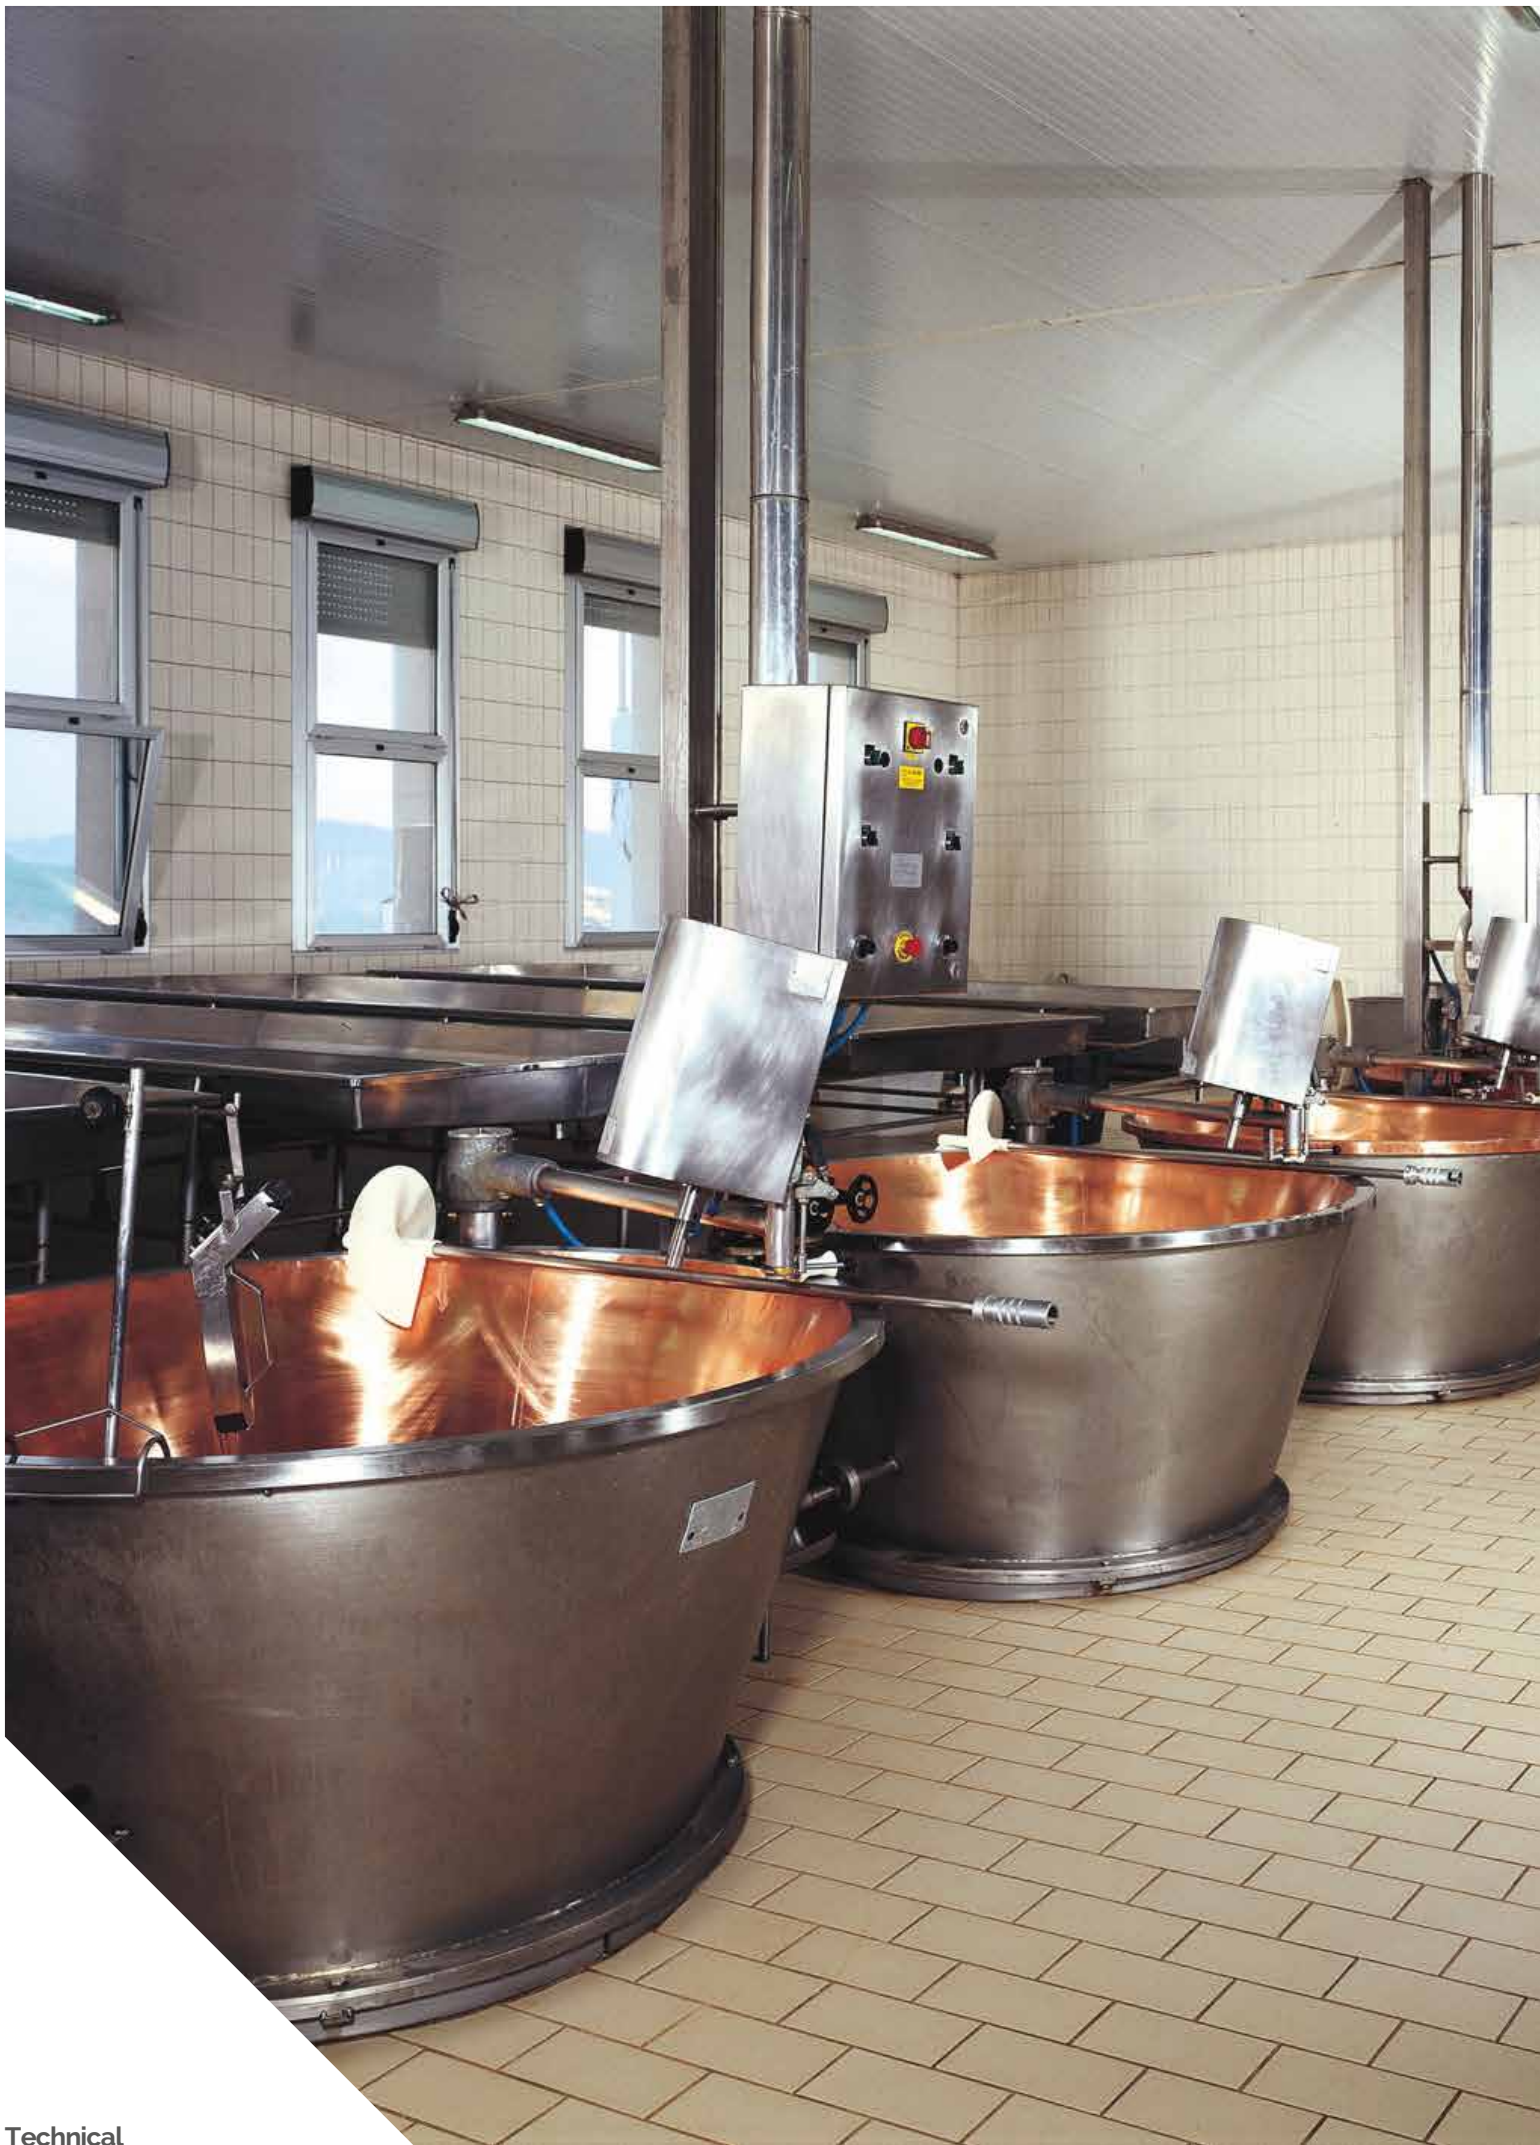

Plot Line Tortora
25x75cm

Step treads, skirtings & special pieces (for all)

Skirting
8x60cm

Gradone Straight
60x60cm

technical solutions

VogueCeramics 

technical solutions:

Practicality, versatility and resilience are the hallmarks of this range, specifically designed with the most demanding commercial and industrial landscapes in mind. Performance paired with style: an expressive colour palette and selection of finishes ideal for high footfall public areas.