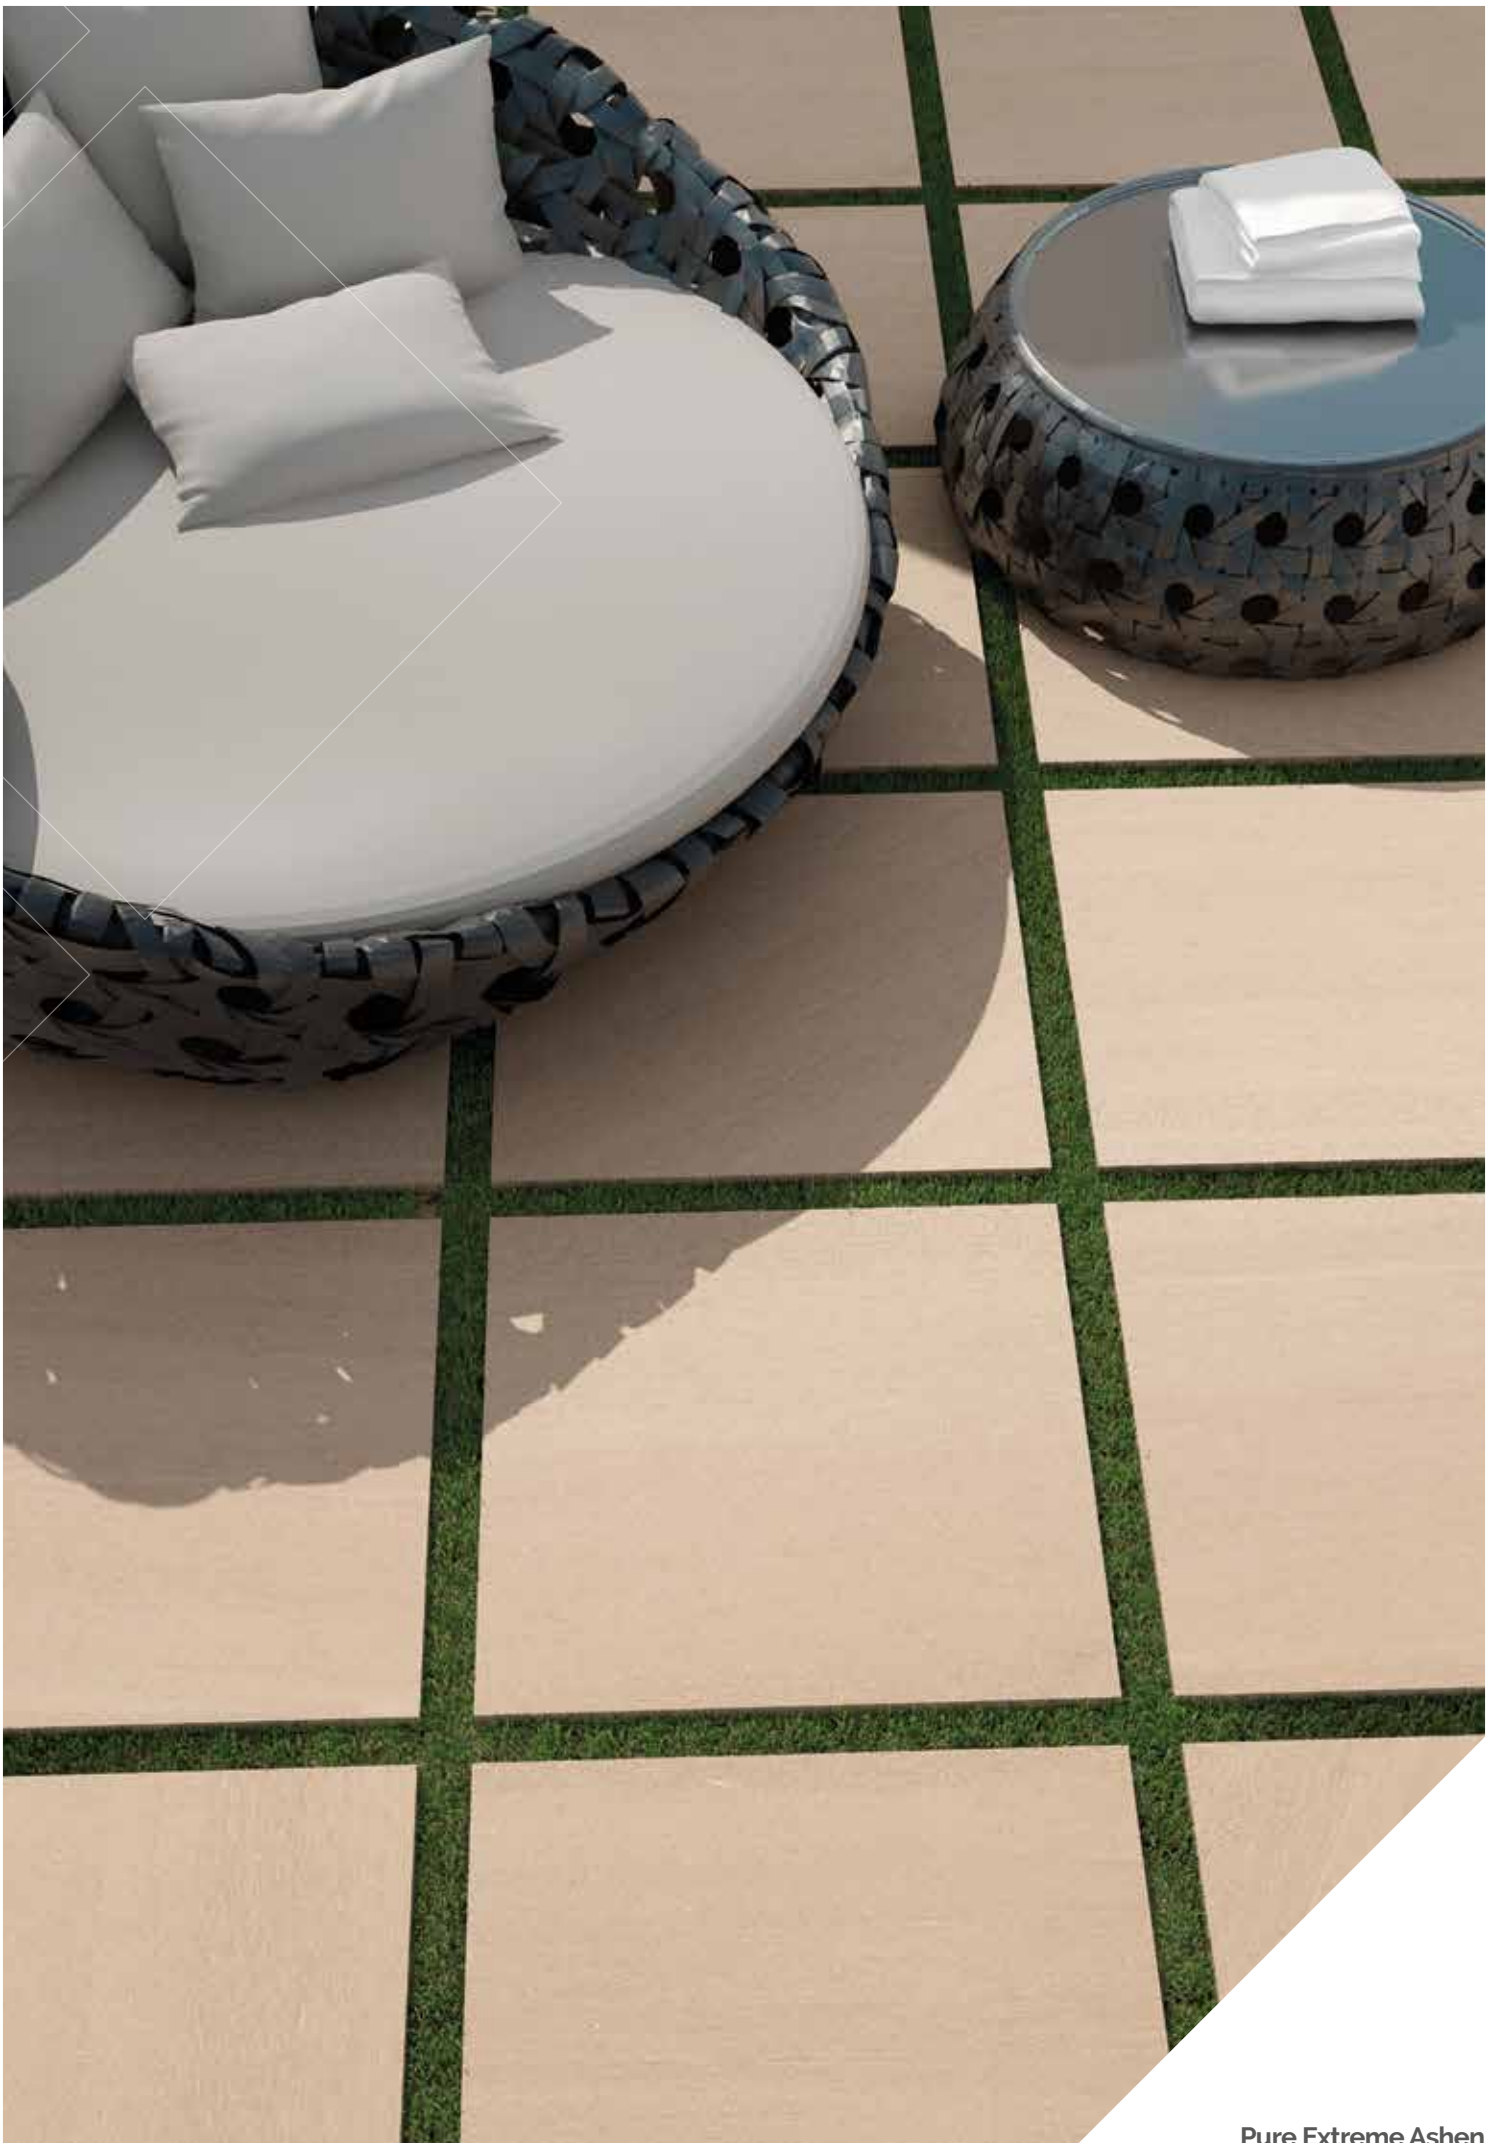

Step treads, skirtings & special pieces

9x45cm
9x60cm

30x60cm

pure & pure extreme

VogueCeramics 

pure:

Unadulterated luxury meets stunning versatility in this interpretation of basalt stone. Porcelain tiles in natural and non-slip varieties, ideal for large-scale commercial installations. Authentic and adaptable: a natural choice both indoor and outdoor.