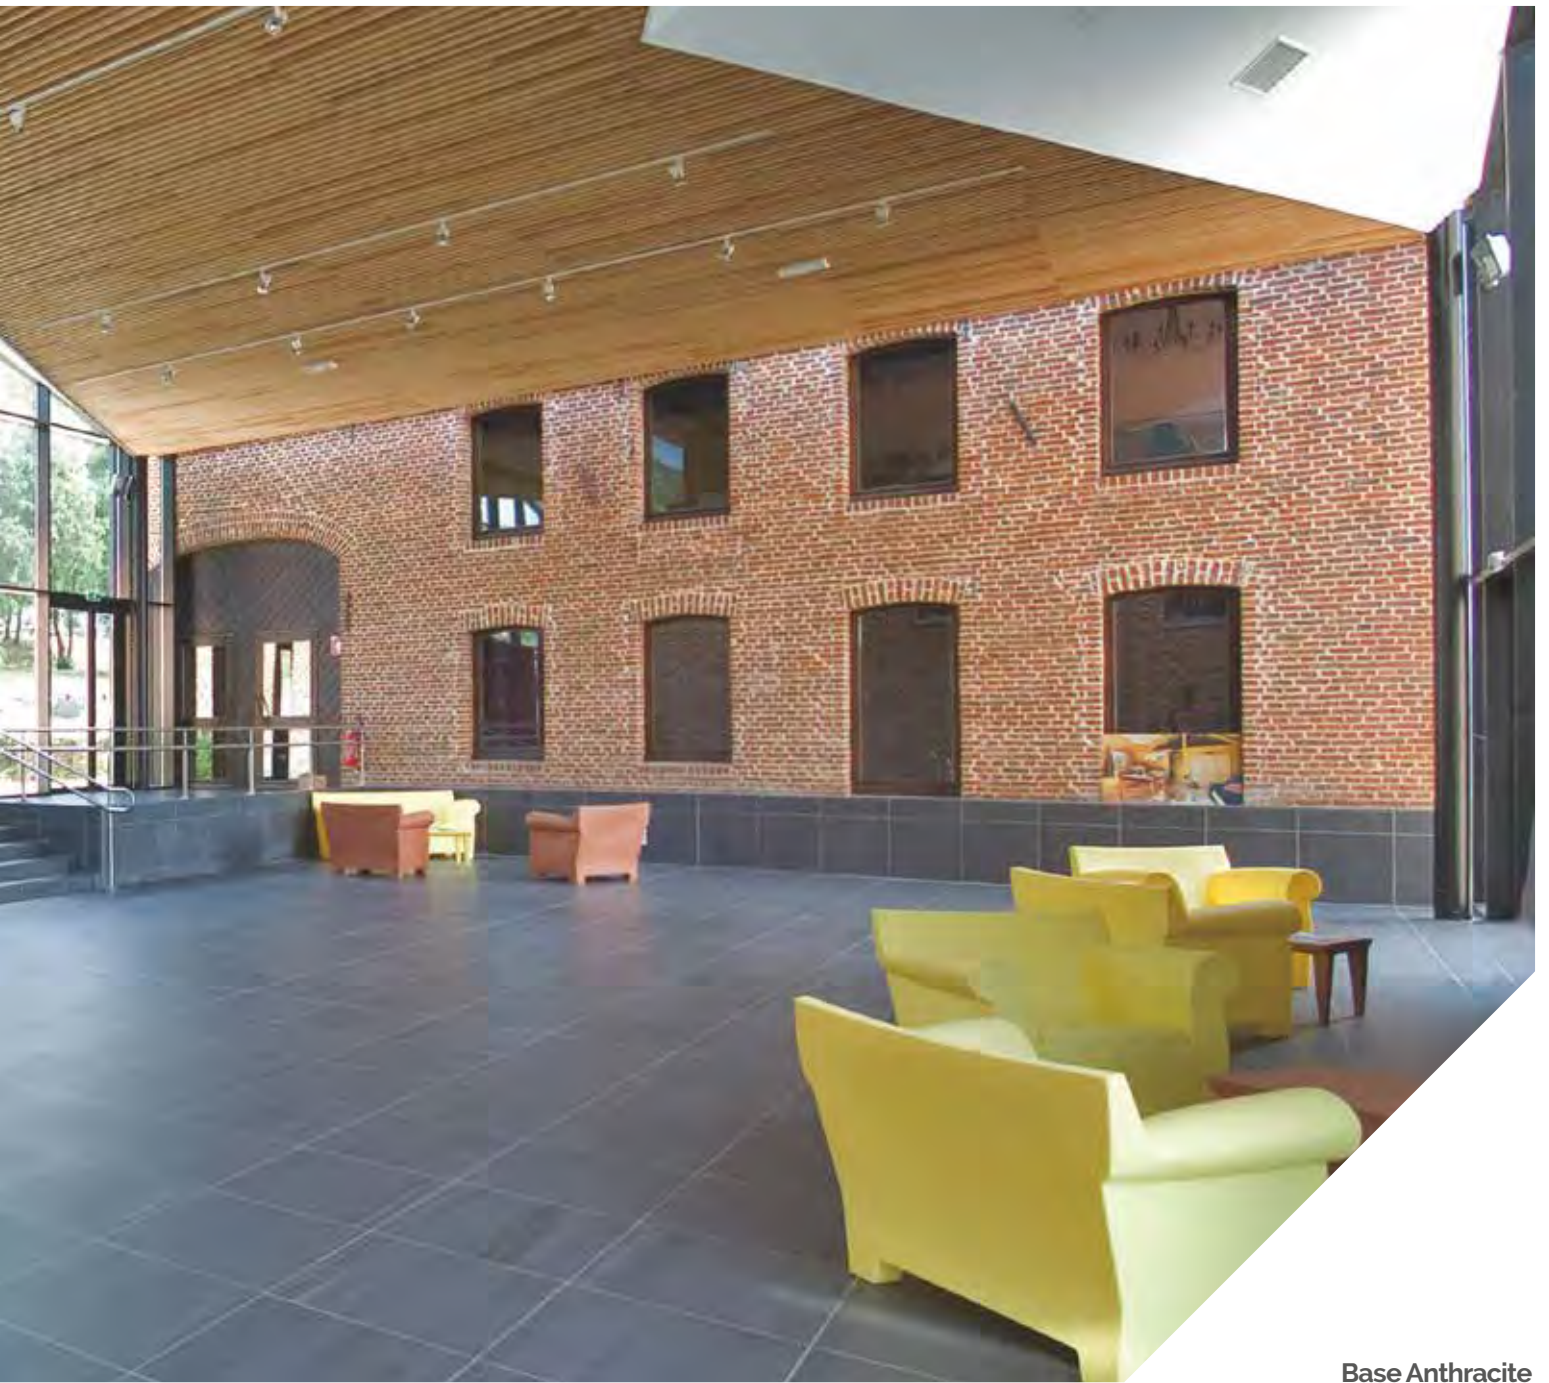

Base Anthracite