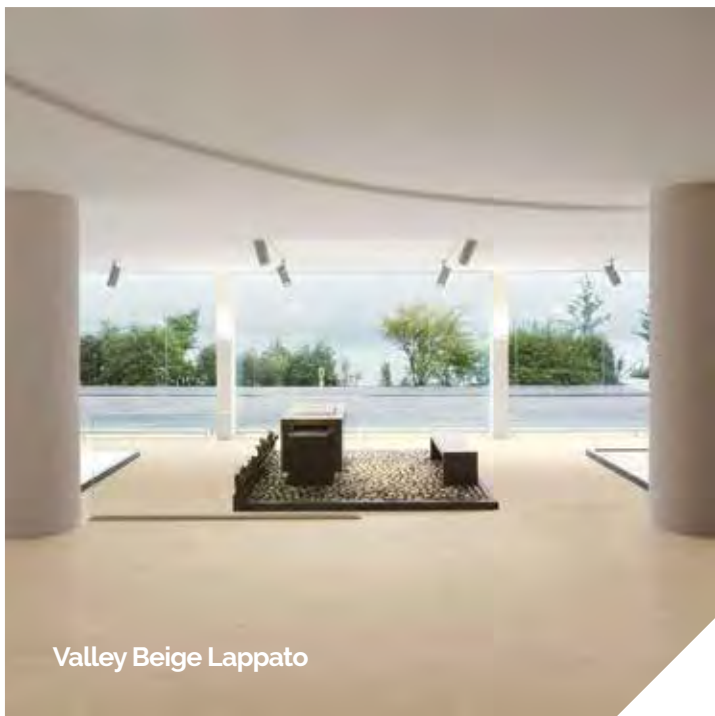

Valley Beige Lappato