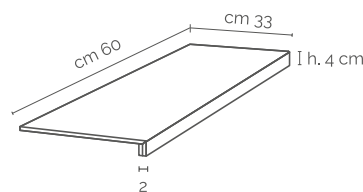

Gradone Assemblato
60x33cm