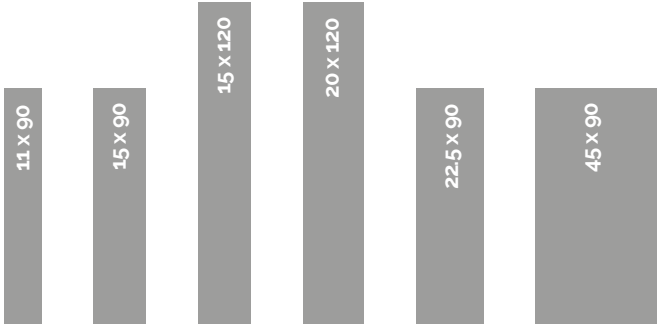

Sizes (cm)

Finishes

Thickness

◆ Natural R10 A+B   ◆ Outdoor R11 A+B+C

*Outdoor R11 A+B+C only available in Grey, Wenge, Cream & Brown

Plain