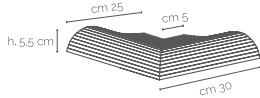

9667 Pool Wave
30x30cm