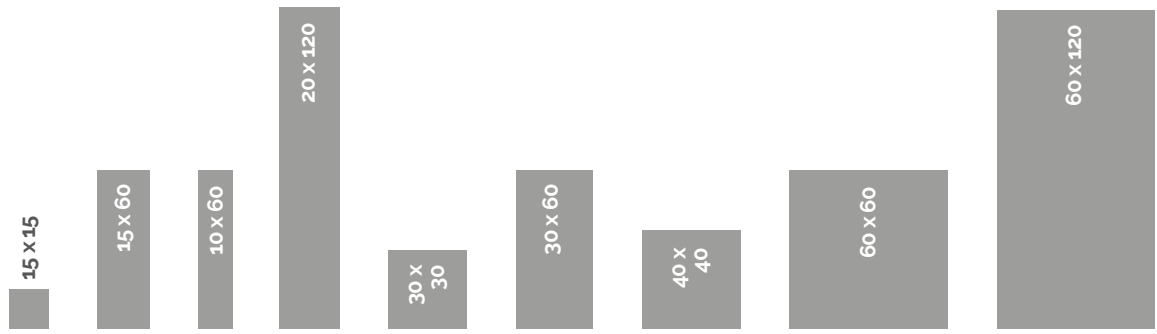

Sizes (cm)

Finishes

Thickness

9.4mm	9.4mm	9.4mm	10.5mm	9.4mm	9.4mm 10.5mm	9.4mm	10.5mm	10.5mm
-------	-------	-------	--------	-------	-----------------	-------	--------	--------

Natural R9 A
 Polished
 Satin
 Bocciardata R11 A+B