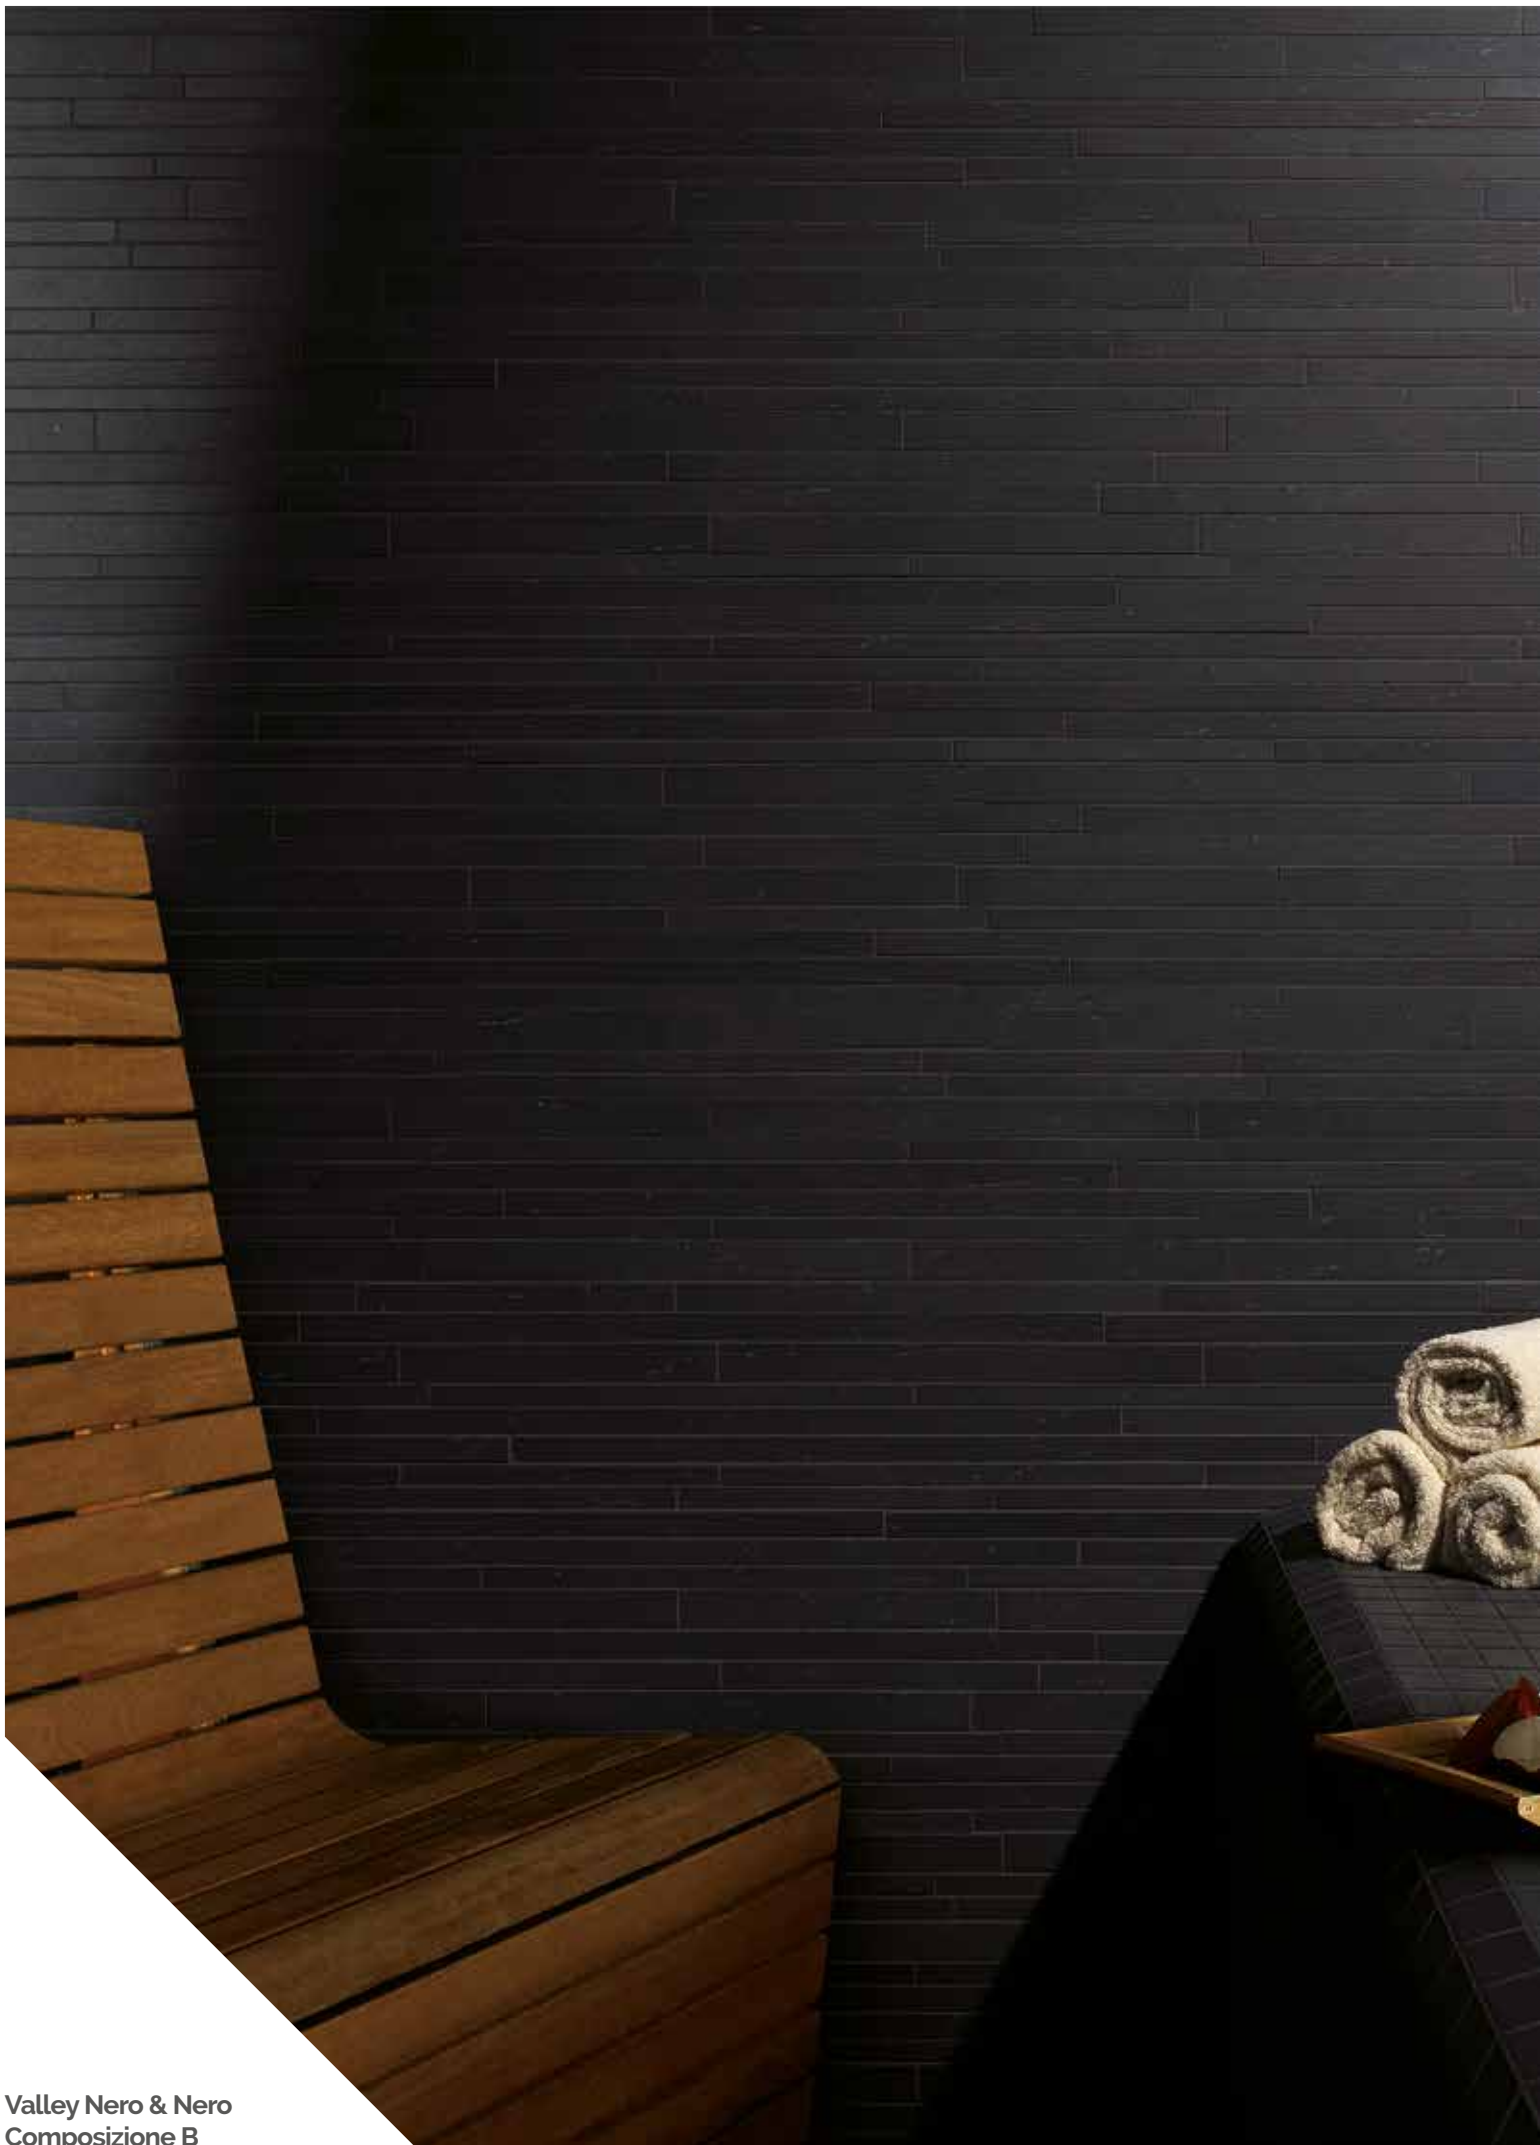

Valley Nero & Nero
Composizione B