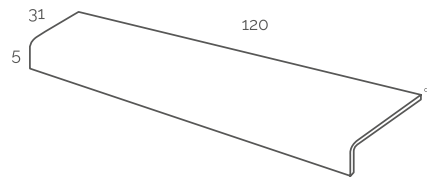

Margella
5x31x120cm