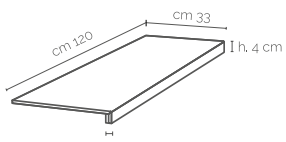

Step treads, skirtings & special pieces

Gradone
Assemblato
120x33cm