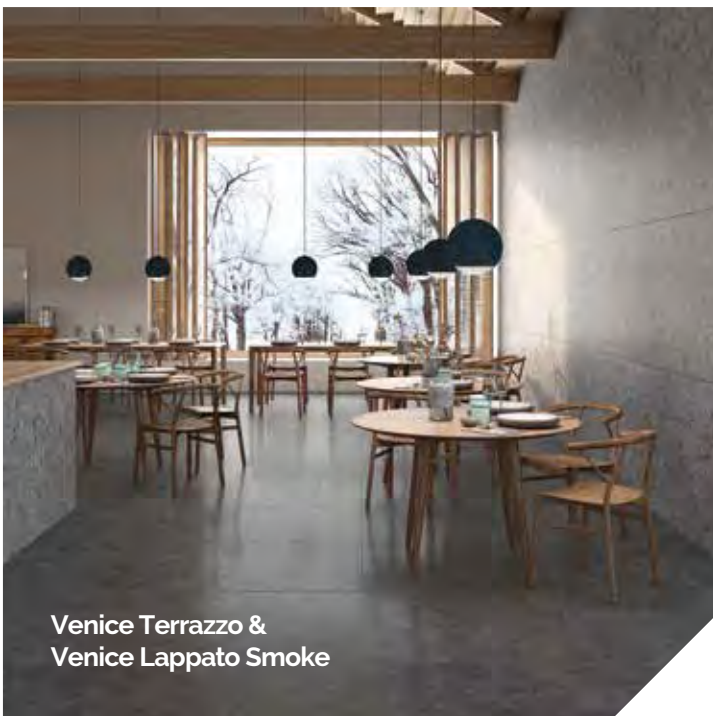

Step Tread
30x30cm
45x45cm
30x60cm

Step Glued Piece
15x30cm

venice

VogueCeramics 

venice:

With its aesthetically-pleasing pebble-effect, Venice is inspired by northern Italy's exquisite Ceppo di Gre stone. There is a choice of distinctive finishes in minimalist tones for projects seeking to instil simplicity and elegance.

Venice Terrazzo
& Hammered Smoke

Venice Terrazzo Smoke

Venice Mure Artic

Venice Terazzo Earth

Venice Terrazo Smoke
& Venice Lappato Snow

Venice Terrazo &
Hammered Earth

Venice Night Hammered

Venice Terrazzo &
Venice Lappato Smoke