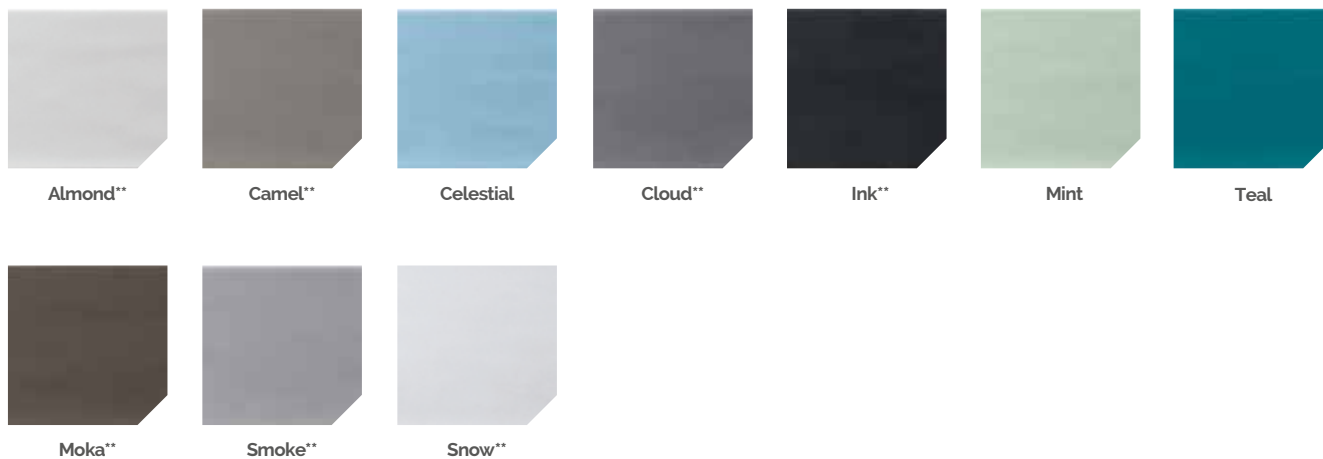

Eden Cloud Graffiti Decor

Eden Almond, Moka & Camel Graffiti Decor

Eden Teal

Sizes (cm)

Finishes

Thickness

◆ Satin

Plain