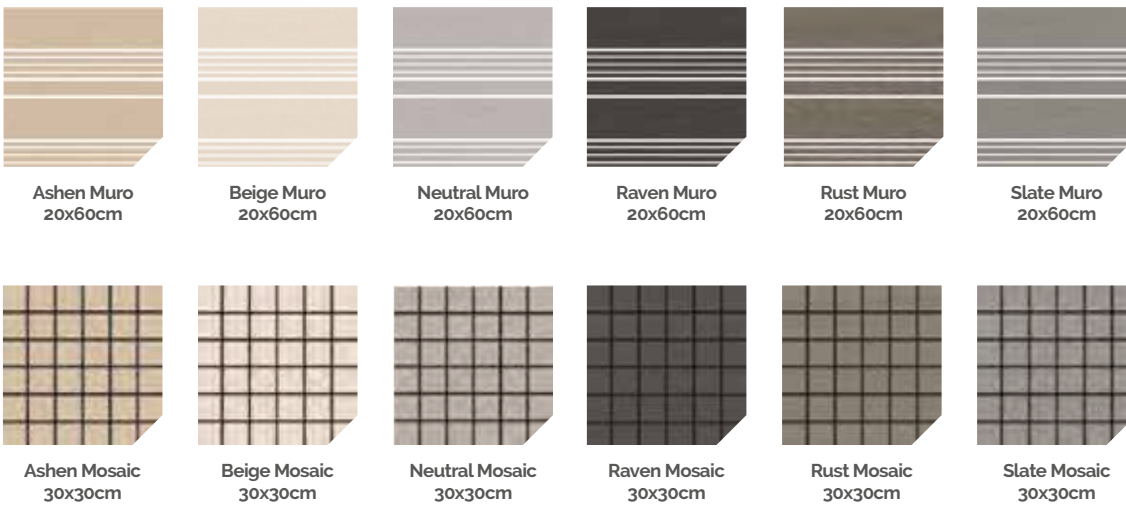

Finishes

Thickness

10mm 10mm 10mm 10mm 11mm 10.5mm 11mm

◆ Natural R11

Plain

Decor pieces

Step treads, skirtings & special pieces

Gradone straight
30x60cm
60x60cm
37.5x75cm
75x75cm
90x90cm
60x120cm
75x150cm